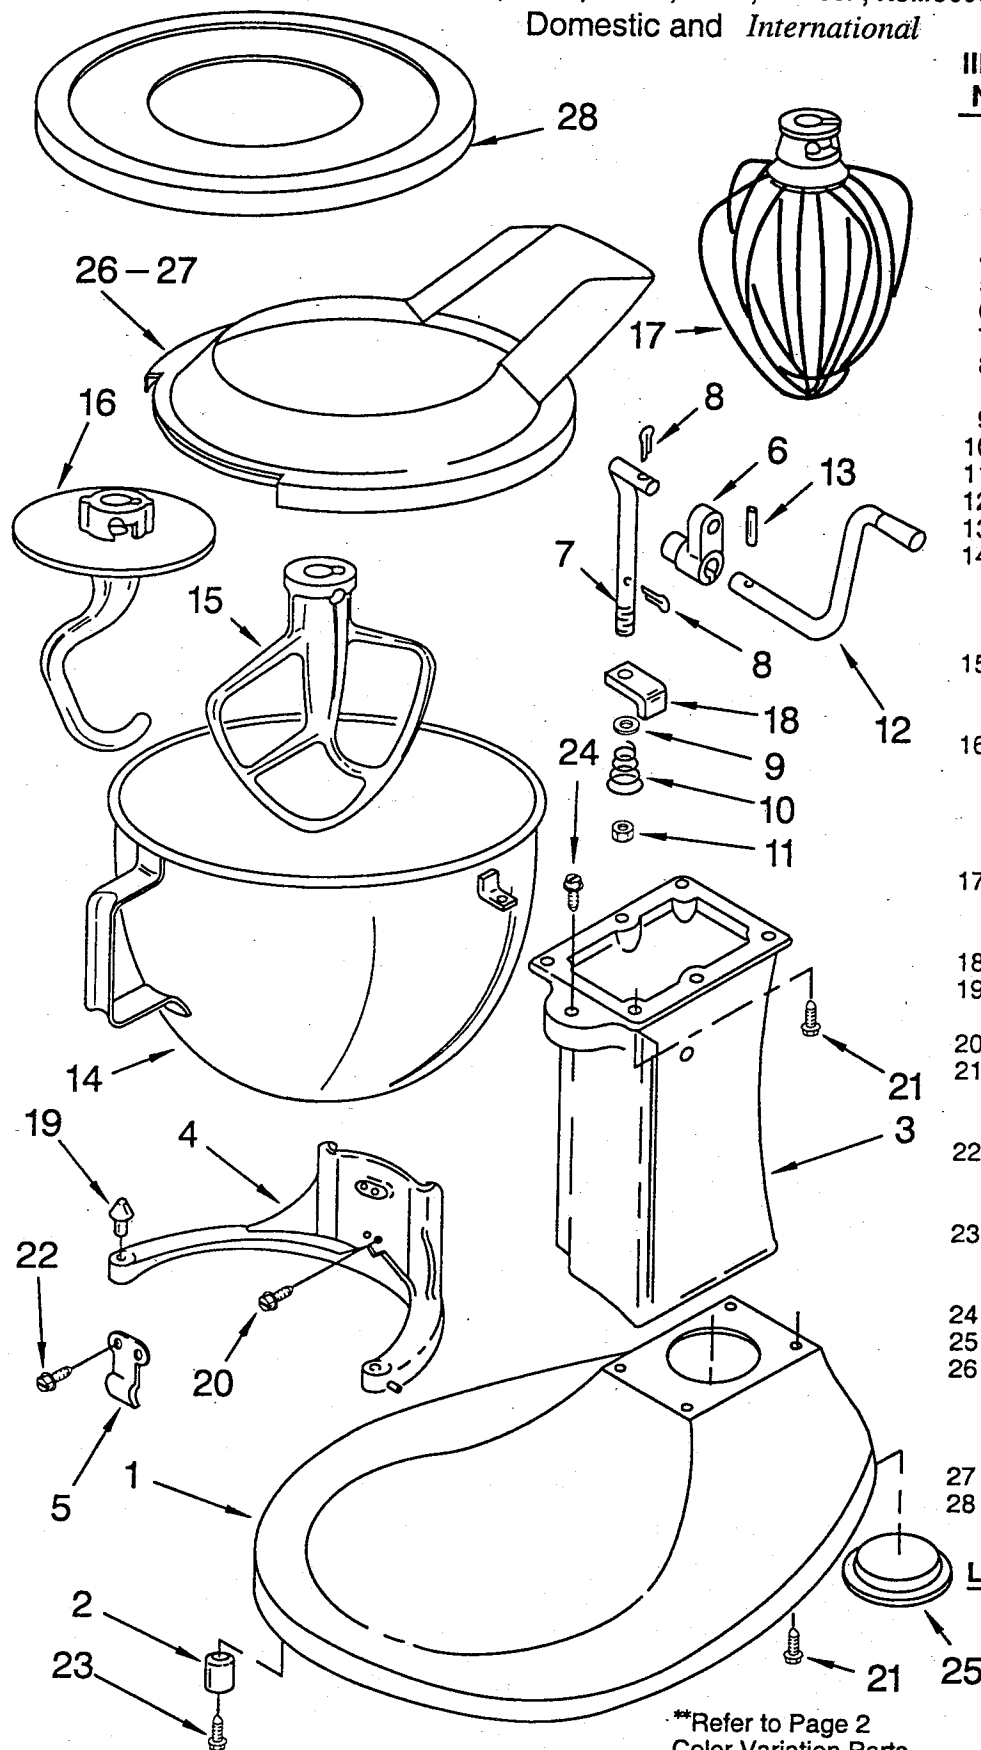

For Models: K5SS, KSM5, KP50P, KPM5, KSM50P, KSMC50S, AND KPM50

Domestic and *International*

Illus. No.	Part No.	DESCRIPTION
1	**	Base & Foot Supports
2	9703414	Foot, Rubber (4)
3	**	Column Assembly
4	**	Bowl Support
5	3182857	Latch, Bowl Spring
6	4162874	Arm, Bowl Lift
7	4159620	Rod, Bowl Lift
8	9704608	Cotter Pin 5/64 X 1/2 (2)
9	4159514	Washer
10	4159622	Spring
11	4159092	Nut, 1/4-28
12	4159615	Handle, Bowl Lift
13	9703442	Roll Pin
14	4162116	Bowl (5 Qt)
	4176043	KSMC50S Model
	4176144	Professional Mdl. (2 Bowls)
15	9707670	Beater, Flat
	4176045	KSMC50S Model
	4176182	Professional Mdl.
16	9707672	Dough Hook
	3183236	KSMC50S Model
	3183233	KSM50P Model
	9708033	<i>International Model</i>
17	9704309	Wire Whip
	4176306	<i>International Model</i>
18	4162022	Bracket, Bowl Lift
19	4162028	Pin, Bowl Locating
20	3400018	Screw, 10-24 X 1/2
21	4162403	Screw, Special 5/16-18 X 3/4 Pan Head (4)
22	3400024	Screw, 10-24 X 1/4 Machine Round Head
23	4159349	Screw, #8 X 3/8 Phil. Rd. Hd. Type B
24	3182904	Screw, Dbl. Ended
25	4176184	Plug
26	4176453	Pouring Shield <i>One-Piece (International)</i>
	3177975	<i>KPM5 Model</i>
27	9706633	Pouring Shield
28	3177925	Cover, Bowl(2) Professional Mdl.