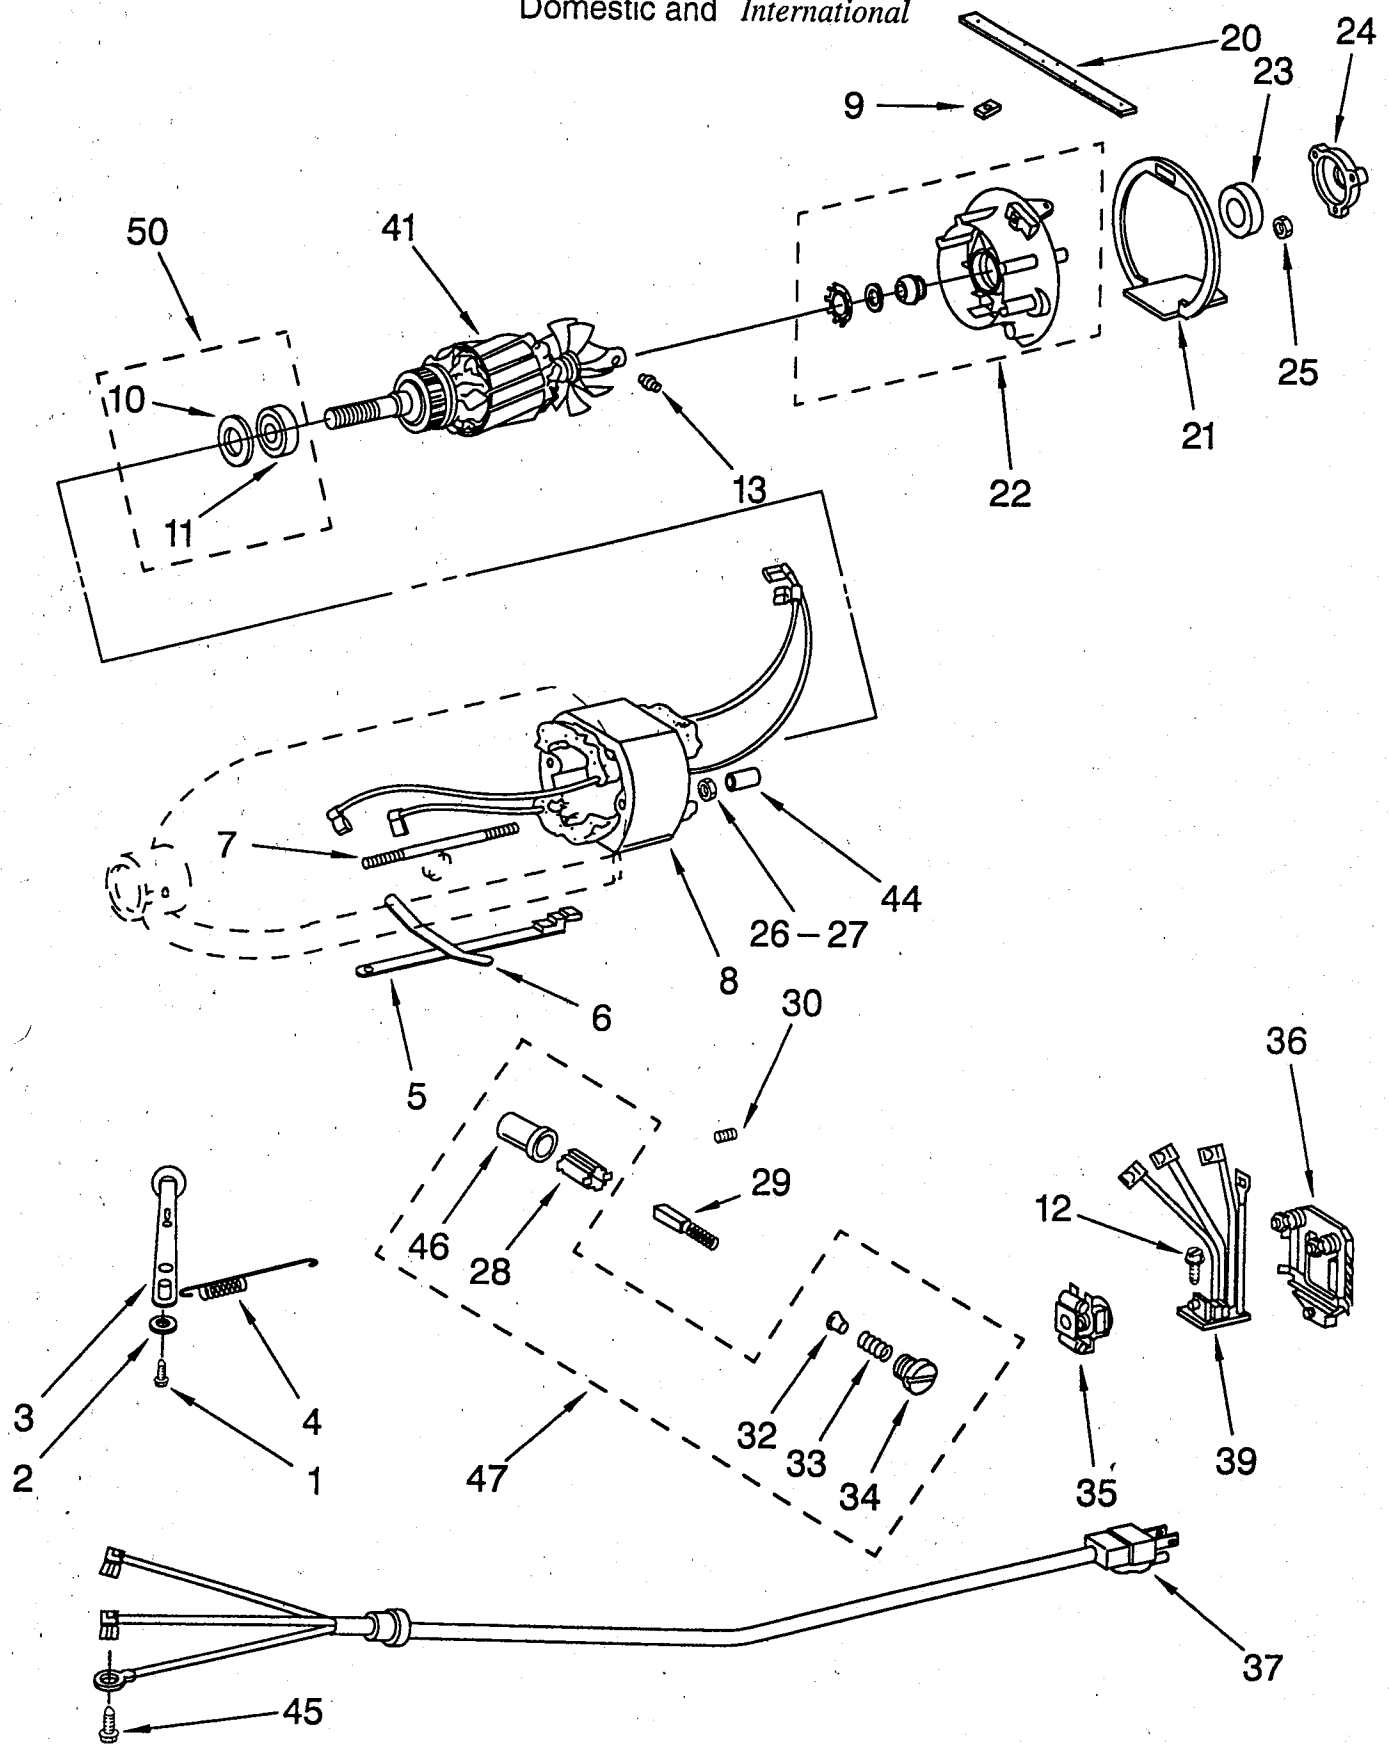

MOTOR AND CONTROL PARTS

For Models: K5SS, KSM5, KP50P, KPM5, KSM50P, KSMC50S, AND KPM50

Domestic and *International*

FOR ORDERING INFORMATION REFER TO PARTS PRICE LIST

MOTOR AND CONTROL PARTS

For Models: K5SS, KSM5, KP50P, KPM5, KSM50P, KSMC50S, AND KPM50

Domestic and *International*

Illus. No.	Part No.	DESCRIPTION	Illus. No.	Part No.	DESCRIPTION	Illus. No.	Part No.	DESCRIPTION
1	4160965	Screw, Pivot	30	4159262	Set Screw, 10-24 X 1/4" Hds. Cup Pt	Following Parts Not Illustrated		
2	4161697	Washer, Spring	32	4161745	Cap, Spring Seat			
3		Switch Lever And Stud	33	4161746	Spring, Cap	OPTIONAL ATTACHMENTS, ACCESSORIES AND SERVICE ITEMS		
	3184193	Black	34		Cap, Brush Holder			
	3184194	White (Storm Gray)		3184212	Black	4164778		Mixer Attachment Pak (Includes Food Grinder (FG-A), Food Strainer (FVSP), And Vegetable Slicer, (RVS-A) (FPP-A)
4	3183680	Spring, Control Plate		3184211	White	4164749		Food Grinder (FG-A)
5	3184176	Speed Link & Cam	35	4159675	Governor Assembly	4164751		Grain Mill (GM-A)
6	4162035	Spring, Flat	36	4162402	Control Plate Assembly	4164768		Pasta Maker And Food Grinder (Includes SNP Pasta Maker Plates) (SN/FG-A)
7	4162344	Screw, Stator	37		Cord & Plug 110 Volt	4164775		Fruit/Vegetable Strainer Parts (Use With FG-A Model Only) (FVSP)
8	9702695	Field Assembly (115 Volts) Must Use With Item 41)		9701025	White	4164750		Rotor Slicer/Shredder (With 4 Standard Cones) Fine Shredder, Coarse Shredder, Thick Slicer, And Thin Slicer (RVS-A)
	294046	(KSMC50S Model)		9701044	KSMC50S Model	3177975		Pouring Shield (KPS2CL)
	9701670	Field Assembly (220 Volts) (Must use with Item 41)		9702318	White (International)	9701671		Pouring Shield (International)
	4176215	100 Volt (Japan Only)		9702314	KPM5 Model	4164824		Pasta Maker Plates (SNP-A)
9	9701584	Seal, Screw (KPM5 & KPM50 Models Only)		9703280	KPM50 Model	4164774		Fruit/Vegetable Strainer And Food Grinder (FVS/FG-A)
10	9704324	Washer, Ball Bearing (Front)		9701026	Black	3180616		Cover, Decorative (Cotton Polyester)
11	4159001	Ball Bearing SKF-6200ZJ		9702319	Cord & Plug (220 Volts)	4162838		Food Tray (FT)
12	3400402	Screw, Self Tapping 4-40 X 5/16" Phil. Pan Hd. Type TT		3180059	2-Wire Cord (International)	4164748		Juicer (JE)
13	4159662	Stud, Governor Drive	39	9706595	Phase Control Board (115 Volt)	4164747		Can Opener (CO)
20	9701104	Seal (International)		9706596	Phase Control Board (220 Volts)	4164803		Sausage Stuffer Kit (SSA)
	9701584	KPM5 & KPM50	41	4162959	Armature & Bearing (115 V.) Incls. Illus. 11 (Must use with Illus. 8)	4162154		Water Jacket (K5AWJ)
21	4162351	Seal, End 3184356 International		241991-4	Armature & Bearing (220 Volts) Incls. Illus. 11 (Must Use With Illus. 8)	3177925		Bowl Cover, Plastic Non-Sealing
22	3180526	Bracket, Bearing Assembly		4176214	Armature (100 Volts) (Japan Only)	4176100		5 Qt. Bowl, Polished Stainless Steel
23	3180238	Washer, Felt	44	4162634	Sleeve, Motor Stud	4164839		Speed Disc (Service Tool)
24	4162347	Cap, Motor Bearing	45	3184609	Screw, Self Tapping (10-24 X 1/2") Phil.	4160588		Grease, Planetary
25	8533905	Nut, Machine Hex (10-24)	46	3179908	Housing, Brush Holder			
26	8533905	Nut, Hex Machine (10-24)	47	4162546	Brush Holder (Incls. Illus. 28, 32, 33, 34, & 46)			
27	3400900	Lock Washer #10 Ext. Shake-proof	50	4176025	Ball Bearing And Washer Kit			
28	4162320	Insert, Brush Holder						
29	9706416	Brush & Spring Assembly						

FOR ORDERING INFORMATION REFER TO PARTS PRICE LIST