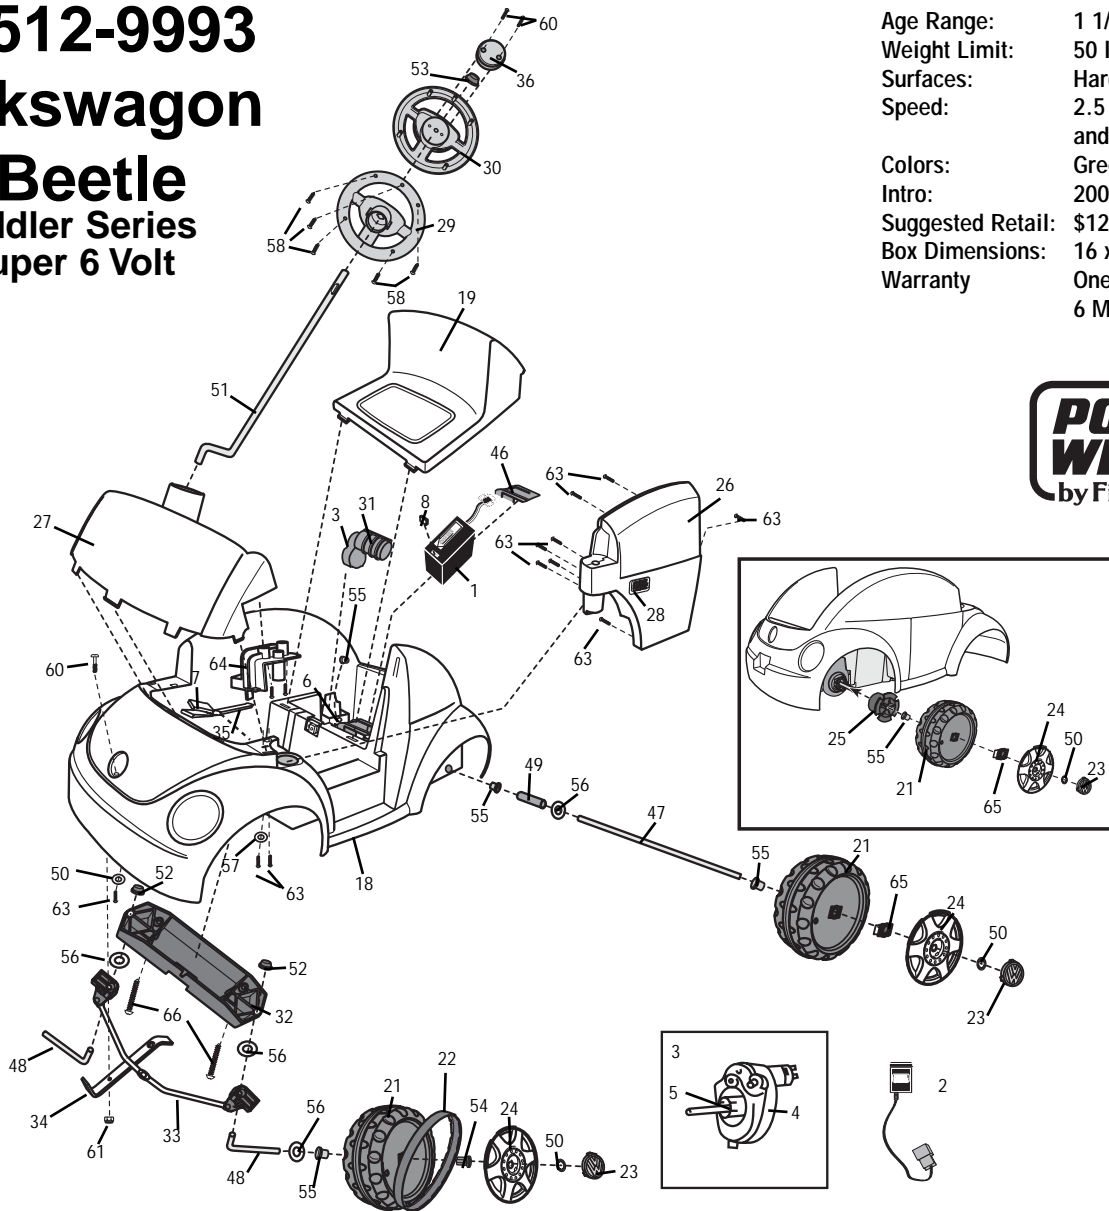

B1512-9993 Volkswagon Beetle Toddler Series Super 6 Volt

Age Range: 1 1/2 to 4 years
 Weight Limit: 50 lbs/23 kg
 Surfaces: Hard
 Speed: 2.5 mph forward and reverse
 Colors: Green
 Intro: 2003
 Suggested Retail: \$129.99
 Box Dimensions: 16 x 23 x 37.75
 Warranty: One Year Vehicle
 6 Months Battery