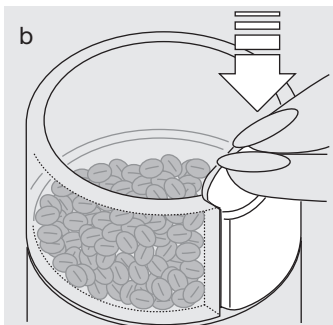

English

Caution

Read all instructions carefully before using this product.

- This appliance was constructed to process normal household quantities. Please remember to keep your Braun coffee grinder out of the reach of children.
- Before operating, check whether your voltage corresponds to the voltage printed on the top of the unit.
- Do not hold the motor part ① under running water or immerse it entirely in water.
- Never remove the transparent lid ② before the blades ⑤ have stopped rotating.
- Braun electric appliances meet applicable safety standards. Repairs or the replacement of the mains cord must only be done by authorised service personnel. Faulty, unqualified repair work may cause considerable hazards to the user.

Description

- ① Motor part with grinding area (maximum capacity 60 g of coffee beans)
- ② Transparent lid
- ③ On/off switch
- ④ Measuring calibration
- ⑤ Blades
- ⑥ Cord storage area

Grinding coffee

Take care not to overload the unit. Do not fill coffee beans beyond the brim of the unit (a). To start the coffee grinder (b), replace the transparent lid ② onto the motor part ①, and depress the on/off switch ③. To stop it, simply release the on/off switch.

As a general guide, the chart below provides suggested bean quantities and recommends grinding time:

Cups of coffee (125 ml)	Amount of beans (table-spoon)	Approx. grinding time (in seconds)
4	3	20
6	4½	23
8	5½	25
10	7	28
12	8½	30

It is recommended not to continue grinding for more than 30 seconds. Longer operation does not result in a finer grind but simply overheats the coffee resulting in loss of aroma. You will soon find your desired consistency of grind.

After grinding your coffee take off the transparent lid ② from the motor part ① and pour out the coffee grounds (c). For additional accuracy use the calibrations ④ on the side of the transparent lid.

Note: For optimal flavour, it is recommended to grind coffee beans immediately before brewing.