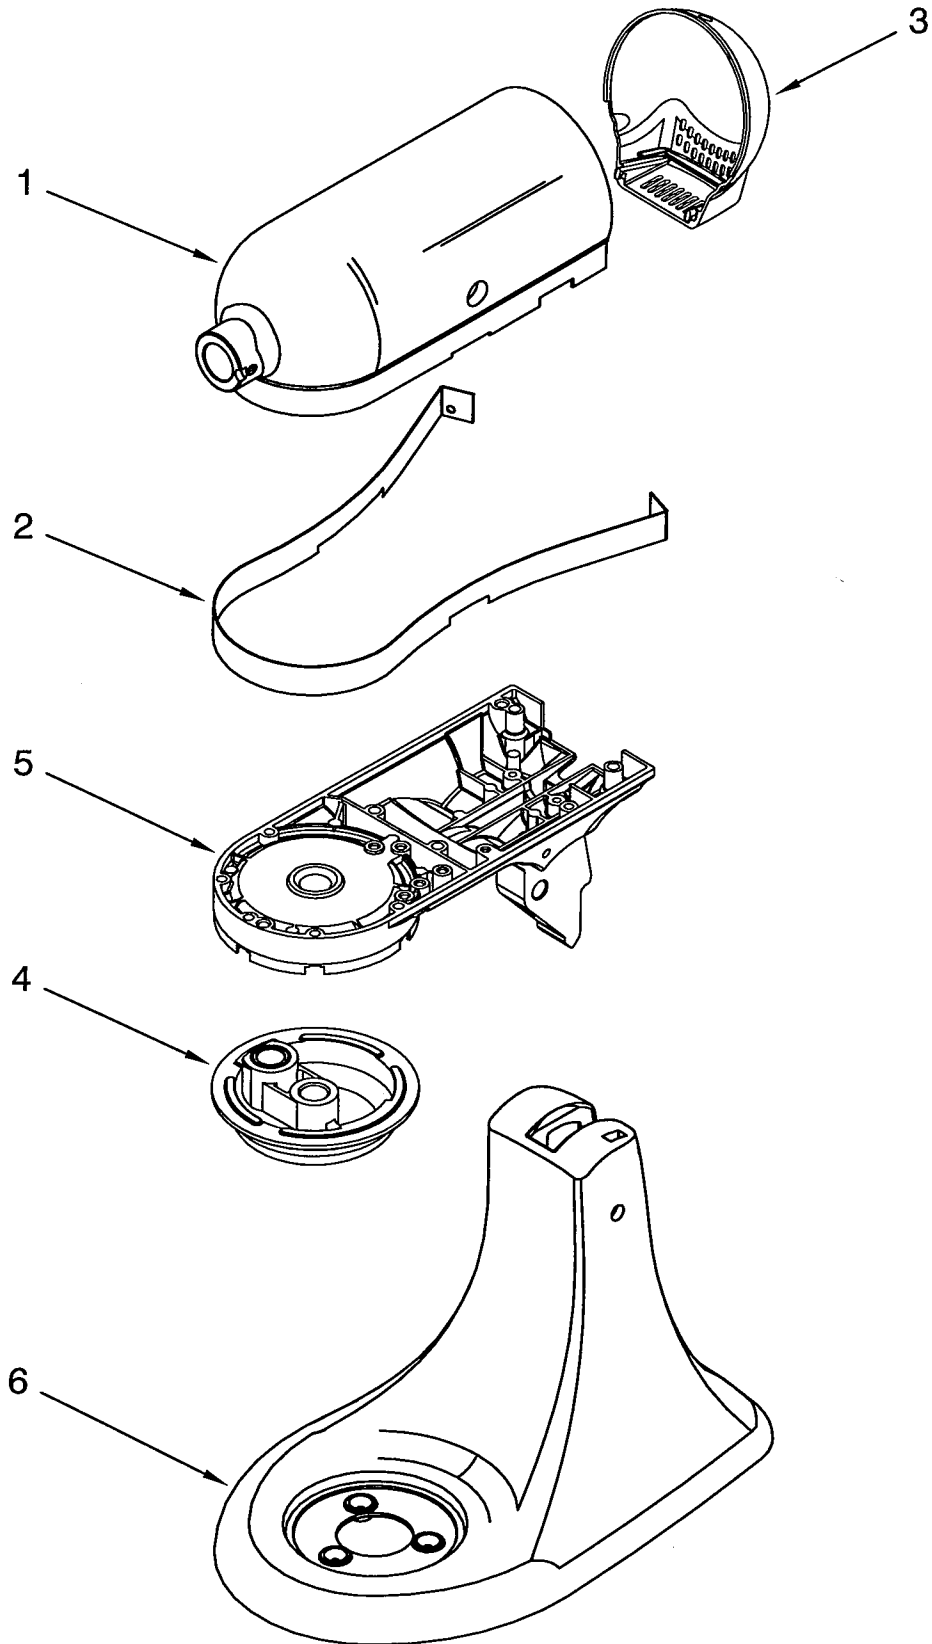

COLOR VARIATION PARTS

For Models: KSM150PS__0, 4KSM150PS__0

FOR ORDERING INFORMATION REFER TO PARTS PRICE LIST