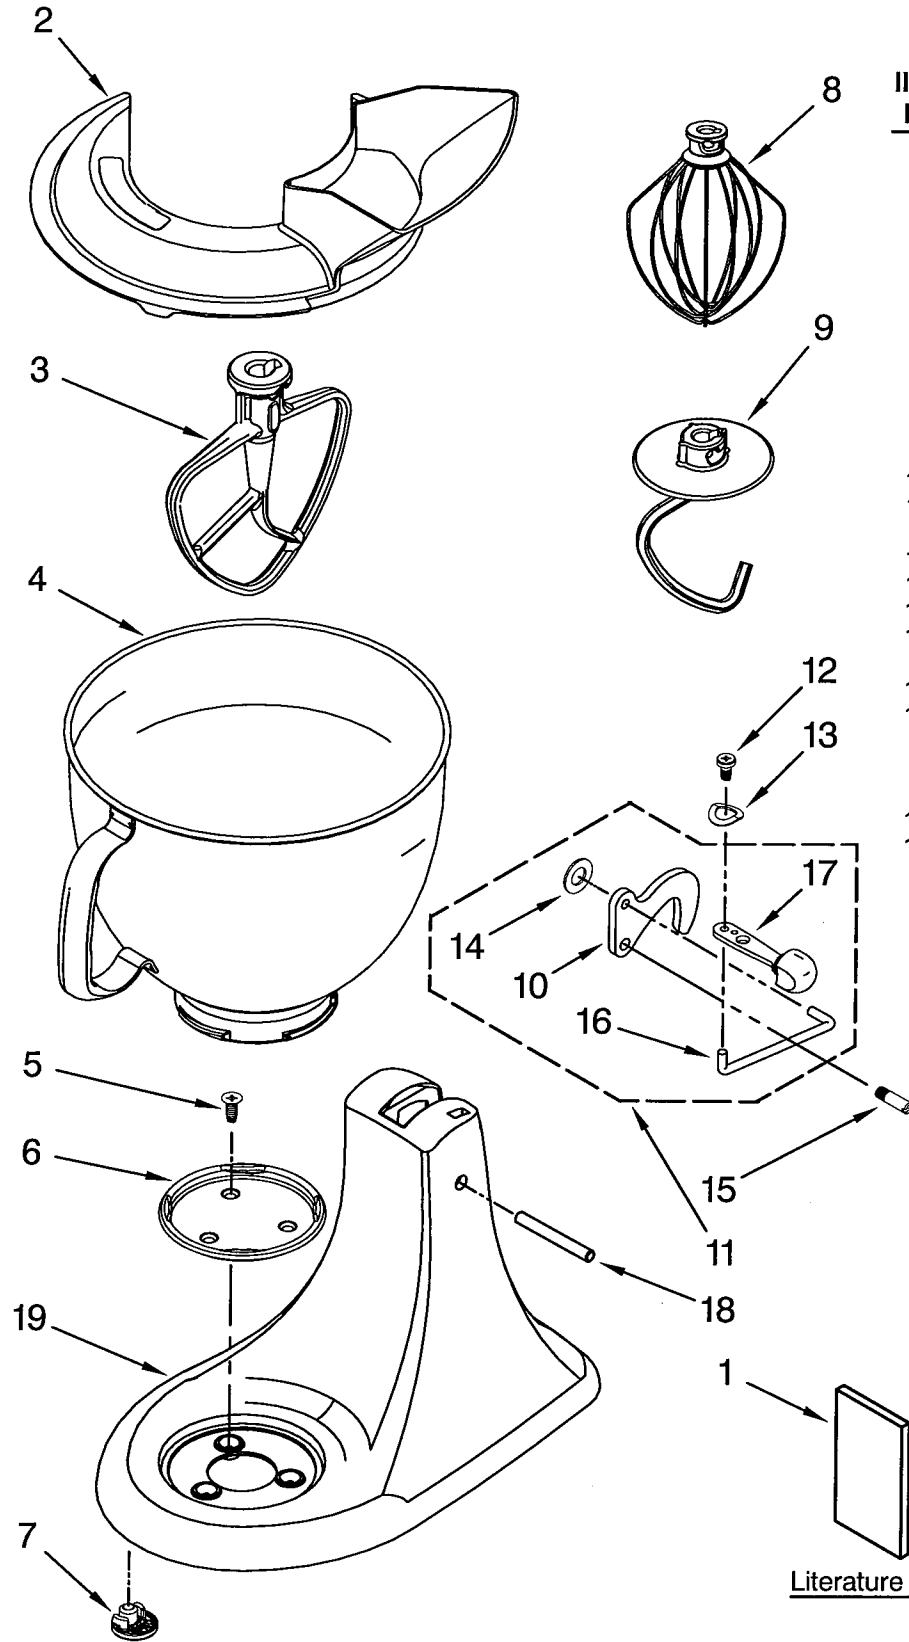

BASE AND PEDESTAL UNIT

For Models: KSM150PS__0, 4KSM150PS__0

Illus. No.	Part No.	DESCRIPTION
1		Literature Parts
	9709785	Use & Care Guide
	8212010	Repair Parts List
2	9709923	Shield, Pouring
3		Beater, Flat
	9708472	White, Coated
4	9706619	Bowl, 5 Qt.
5	3400020	Screw
6	4162529	Screw Cap Kit
7	9709707	Foot, Base
8	9706446	Whip, Wire
9	9708471	Hook, Dough
10	9709055	Latch
11	24452	Latch, Link & Lever
12	110679	Screw, Pivot
13	116241	Washer, Spring
14	8533912	Washer
15	103993	Screw, Latch Bearing
16	24450	Link, Latch
17		Lever, Latch
	9709280	Black
	242928-2	White (Storm Gray)
	242928-3	Buff
18	16910	Pin, Hinge
19	**	Pedestal

**REFER TO PAGES 2 thru 4

Literature Parts

FOR ORDERING INFORMATION REFER TO PARTS PRICE LIST