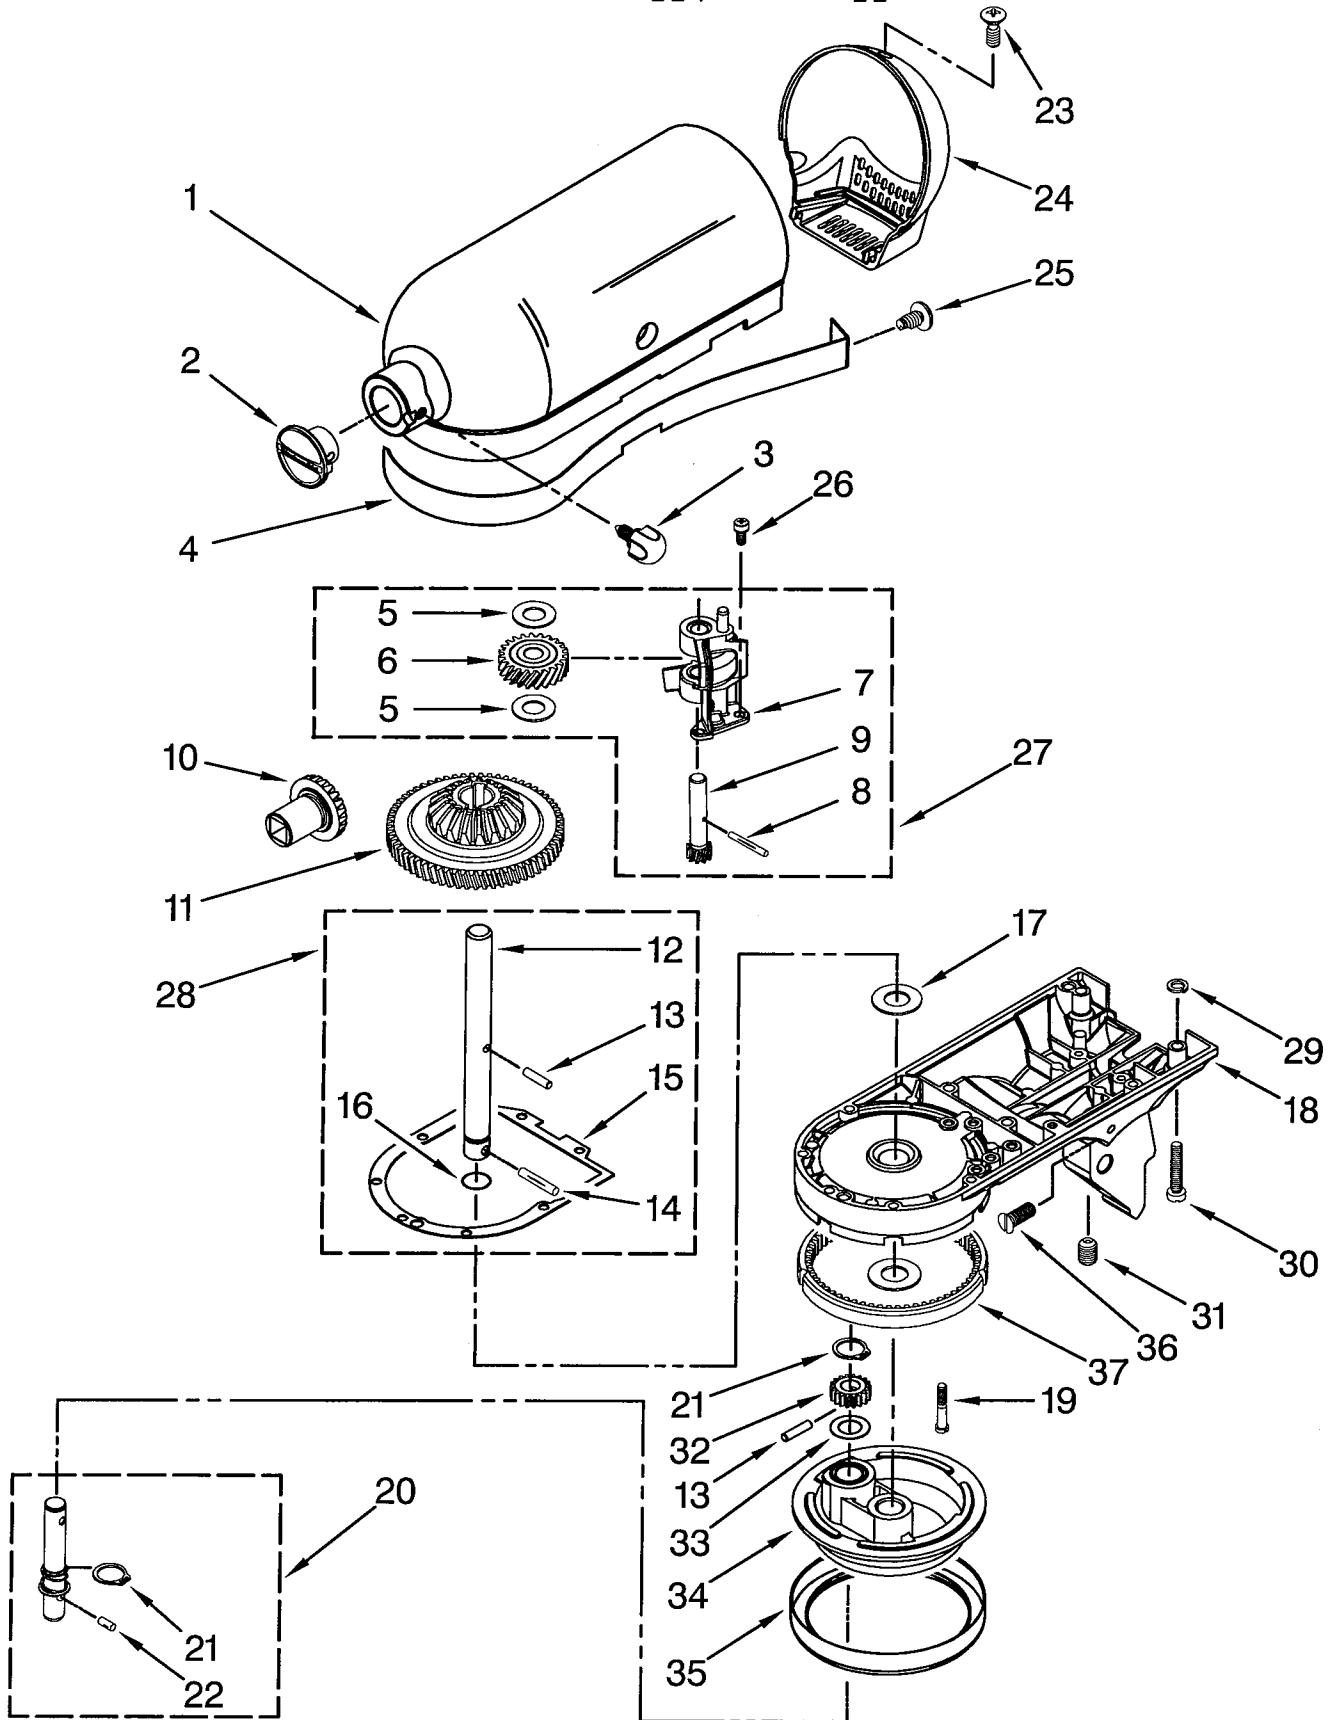

CASE, GEARING AND PLANETARY UNIT

For Models: KSM150PS__0, 4KSM150PS__0

FOR ORDERING INFORMATION REFER TO PARTS PRICE LIST

CASE, GEARING AND PLANETARY UNIT

For Models: KSM150PS__0, 4KSM150PS__0

Illus. No.	Part No.	DESCRIPTION
1	**	Gearcase Motor Housing
2		Cap, Attachment Hub
	242765-2	Chrome
	242765-4	White
	242765-5	Almond Creme
3		Thumb Screw
	9709194	Black
	240374-2	White (Storm Gray)
	240374-3	Buff
4	**	Band, Trim
5	3180161	Washer
6	W10112253	Worm Gear
7	240308	Worm Gear Bracket And Bearing
8	9705444	Pin
9	240210-2	Shaft & Pinion
10	9705130	Gear, Attachment Hub Level
11	9709627	Bevel Pinion Center Gear
12	240026	Shaft, Vertical Center
13	240018-1	Pin (Vertical Center Shaft)
14	9705443	Pin, Groove
15	4162324	Gasket, Transmissn
16	67500-55	O-Ring
17	3180163	Washer
18	**	Lower Gear Case
19	103994	Screw
20	4176067	Agitator Shaft
21	9703438	Ring
22	9704677	Pin, Groove
23	4162914	Screw
24	**	Cover, End
25	311932	Screw
26	3400022	Screw
27	240309-2	Worm Gear Bracket and Gear
28	4160474	Center Shaft & O-Ring
29	8533914	Washer, Spring Lock
30	3400025	Screw
31	3400203	Screw, Set
32	9703903	Pinion, Gear Agitator Shaft
33	9706090	Washer
34	**	Planetary
35	240285	Ring, Planetary Drip
36	89411	Screw, Adjusting
37	9703904	Gear, Internal

**Refer to Pages 2 thru 4

FOR ORDERING INFORMATION REFER TO PARTS PRICE LIST