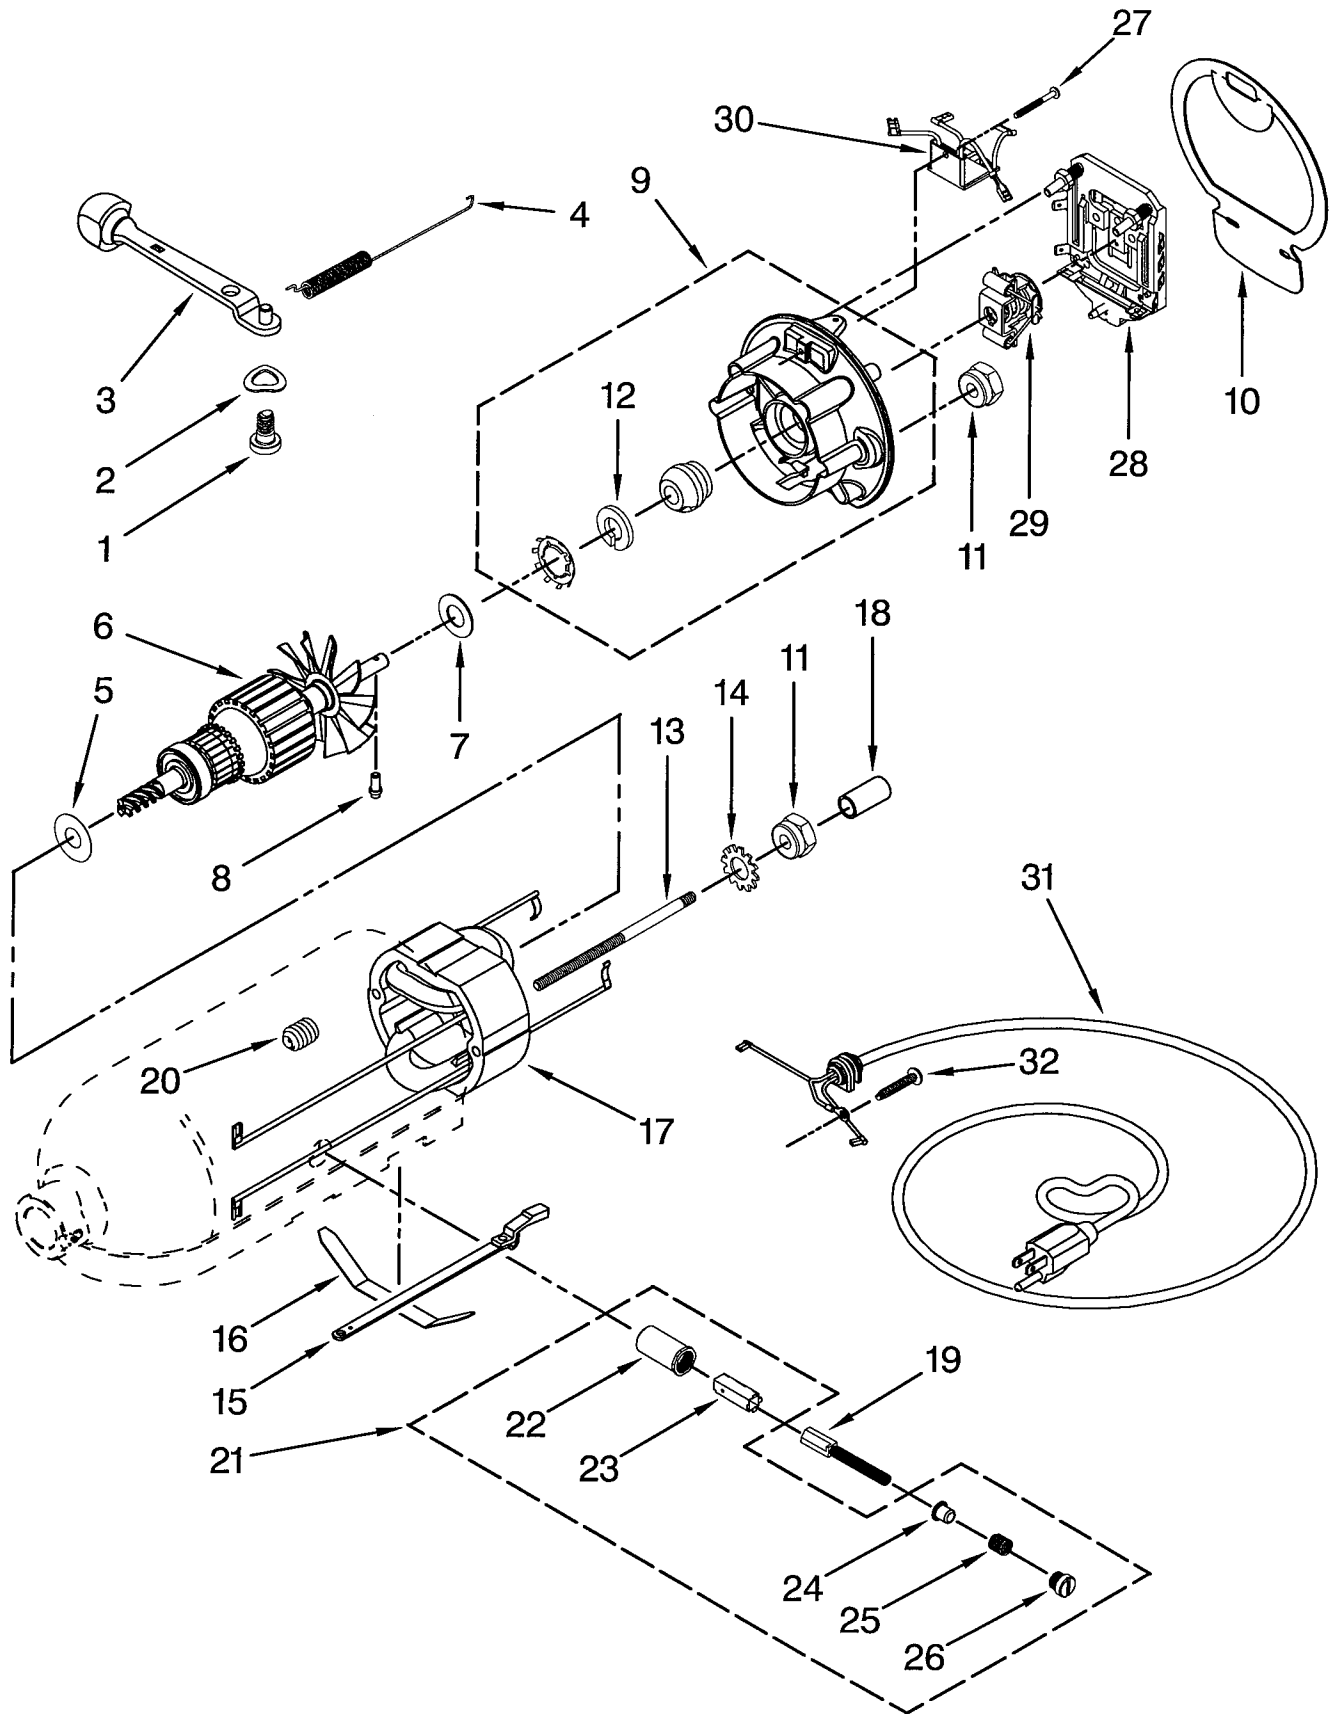

MOTOR AND CONTROL PARTS

For Models: KSM150PS__0, 4KSM150PS__0

FOR ORDERING INFORMATION REFER TO PARTS PRICE LIST

MOTOR AND CONTROL PARTS

For Models: KSM150PS__0, 4KSM150PS__0

Illus. No.	Part No.	DESCRIPTION
1	110679	Screw, Pivot
2	116241	Washer, Spring
3		Lever, Speed Control Assy
	9709276	Black
	3184194	White on White
	3184195	Almond Creme
4	3183680	Spring, Control Plate
5	9704324	Washer, Ball Bearing (Front)
6	9708315	Armature & Bearing
7	3180162	Washer
8	16998	Stud, Governor Drive
9	3180526	Bracket, Bearing Assembly
10	240775-1	Seal, End
11	W10131078	Nut
12	3180238	Washer
13	240769	Screw
14	W10068270	Washer
15	3184176	Speed Link & Cam
16	240205	Spring, Flat
17	9702695	Field Assembly
18	4162634	Sleeve, Motor Stud
19	9706416	Brush, Carbon
20	9707926	Screw, Set
21	4162546	Brush Holder
22	3179908	Housing, Brush Holder
23	240680	Insert, Brush Holder
24	116286	Cap, Spring Seat
25	116287	Spring, Cap
26		Cap, Brush Holder
	3184212	Black
	3184211	White
	3184213	Almond Creme
27	W10068260	Screw
28	240904-2	Control Plate Assy
29	17830	Governor Assembly
30	9706595	Phase Control Brd
31		Cord, Power
	9701025	White
	9701026	Black
32	3184609	Screw, Self Tap

FOR ORDERING INFORMATION REFER TO PARTS PRICE LIST