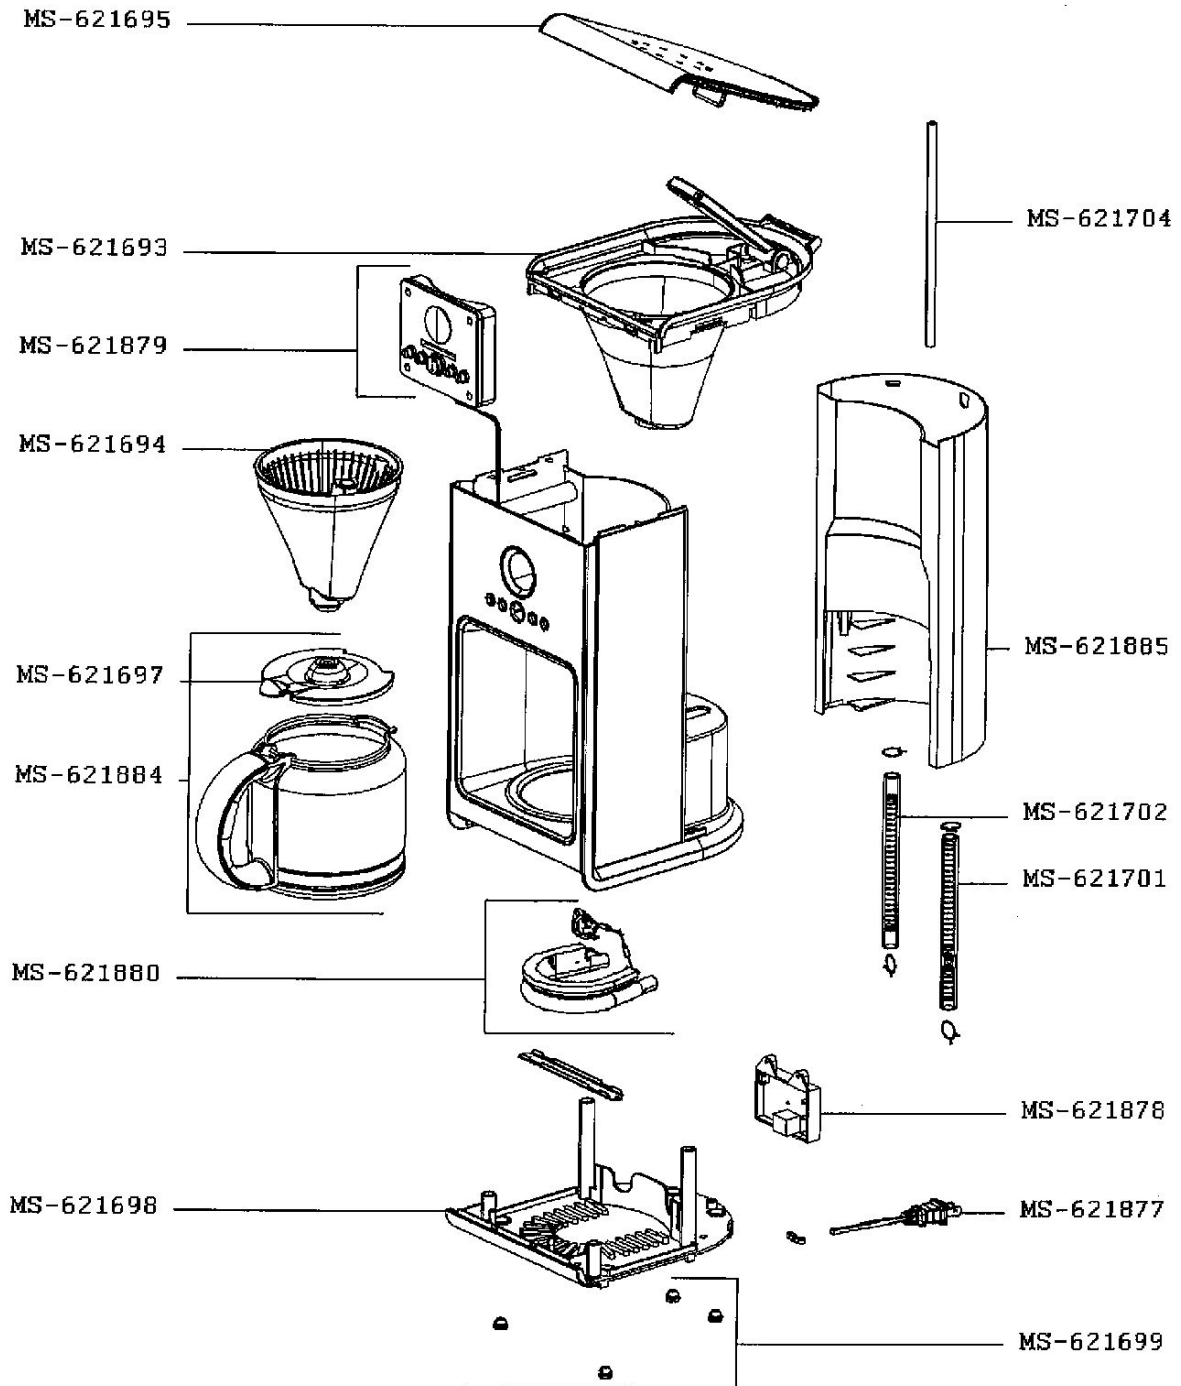

# KRUPS COFFEE MAKER PRELUDE INOX

## KM100050/3J0

CREATION	9/19/2007	PAGE	COUNTRY	FAMILY
EDIT	4/10/2008	1/1	US	II