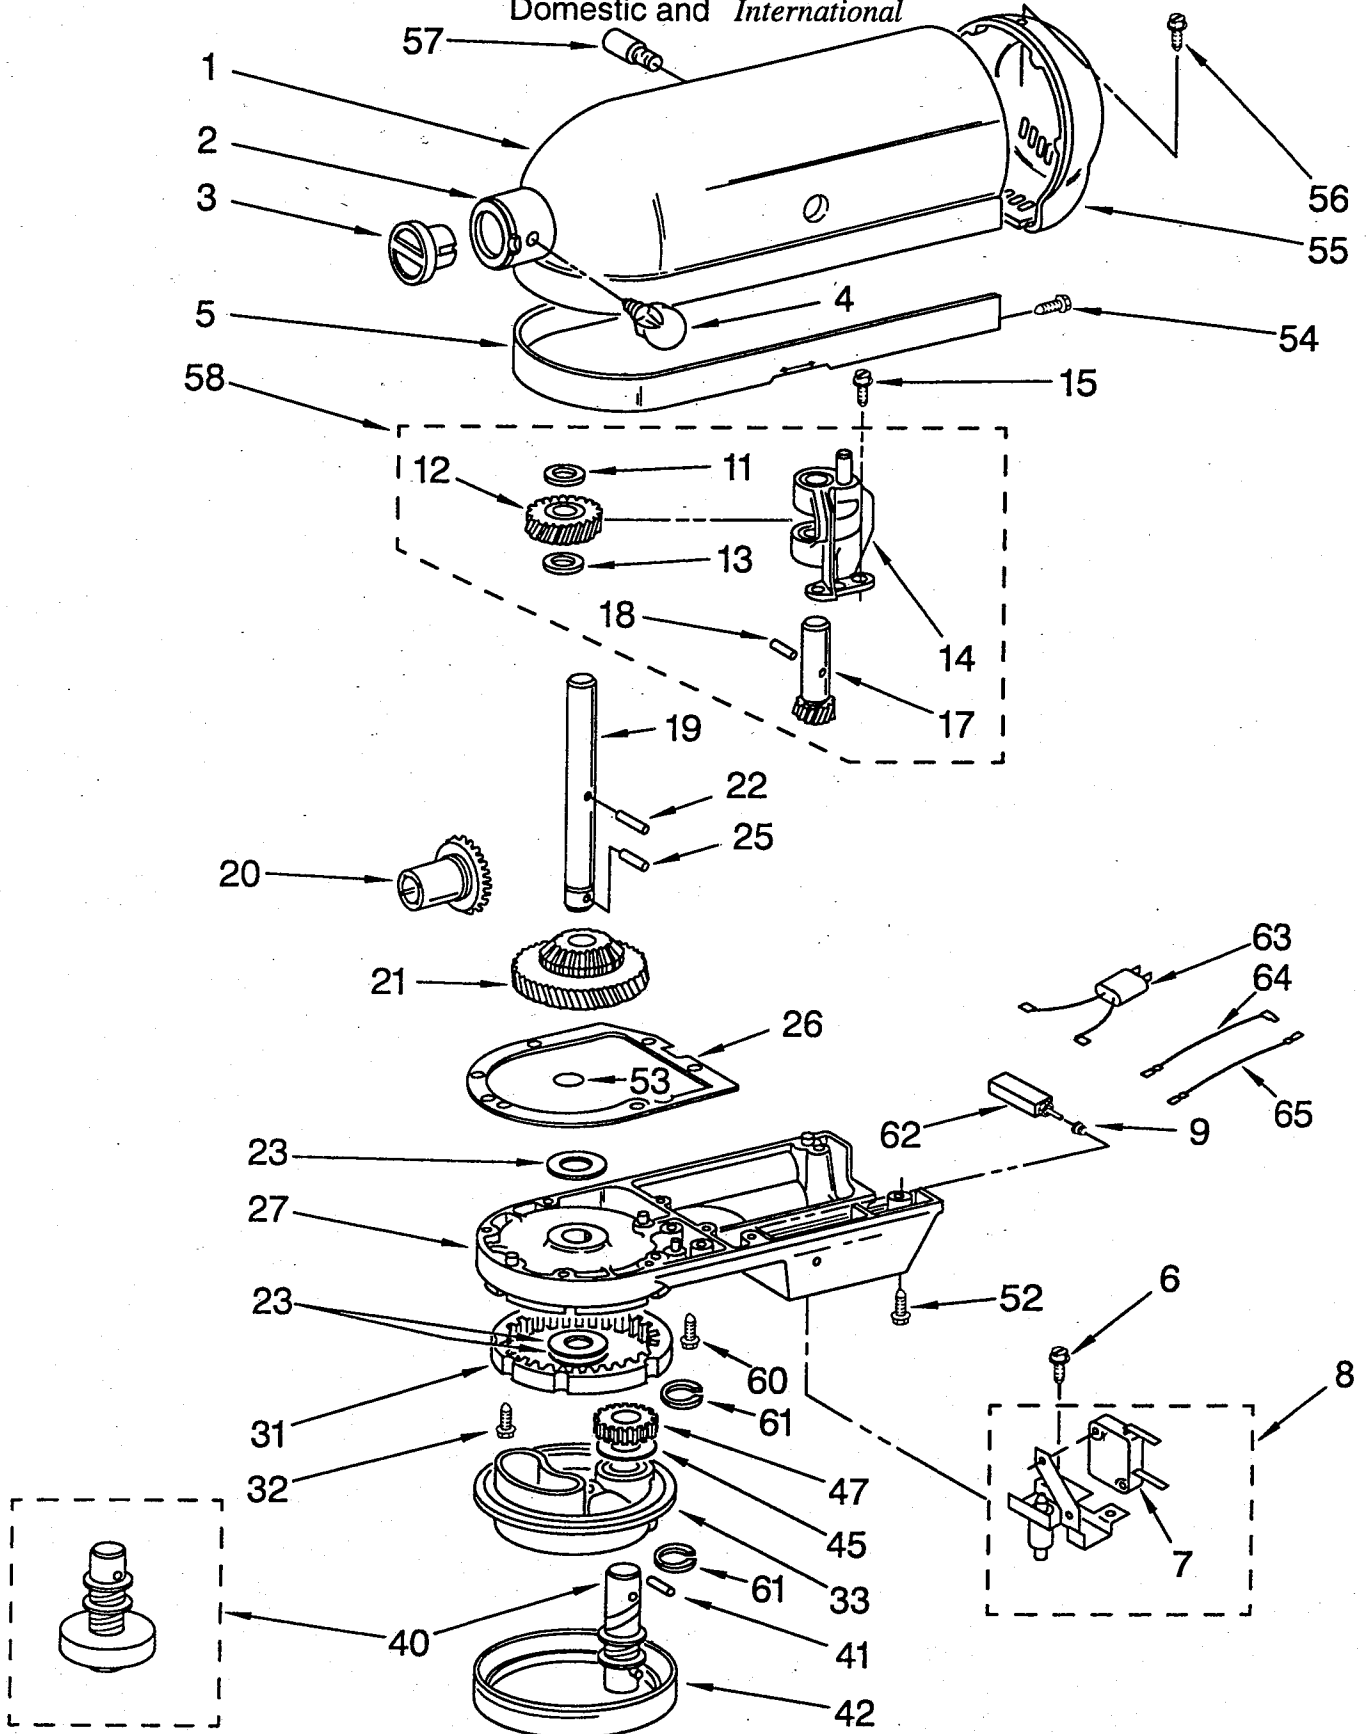

CASE, GEARING AND PLANETARY UNIT

For Models: K5SS, KSM5, KP50P, KPM5, KSM50P, KSMC50S, AND KPM50

Domestic and *International*

FOR ORDERING INFORMATION REFER TO PARTS PRICE LIST

CASE, GEARING AND PLANETARY UNIT

For Models: K5SS, KSM5, KP50P, KPM5, KSM50P, KSMC50S, AND KPM50

Domestic and *International*

Illus. No.	Part No.	DESCRIPTION	Illus. No.	Part No.	DESCRIPTION	Illus. No.	Part No.	DESCRIPTION
1	**	Gearcase Motor Housing	18	9705444	Pin	52	3400025	Screw 10-24 X 1 Fil. Head (2)
2	4159709	Ring, Attachment Hub	19	4161956	Shaft, Vertical Center	53	4159817	"O" Ring
3		Cap, Attachemnt Hub	20	9703907	Gear, Attachment Hub Bevel (23T)	54	4159430	Screw, Self Tapping 6-32 X 1/4" Phil. Pan Hd. Type F
	4159713	Chrome	21	9703905	Bevel Pinion (19T) & Center Gear (62T)	55	**	Cover, End
	4176209	White	22	4161950	Pin (Vertical Center Shaft)	56	4162914	Screw, 6-32 X 3/8 Phil. Oval Hd.
4		Thumb Screw	23	3180163	Washer, Fiber	57	4176183	<i>Pin-Guard (International)</i>
	4162142	Black	25	9705443	Pin	58	4162101	Worm Gear Bracket And Gear (10 T & 23 T) (Incls. Illus 11 thru 14 17 & 18)
	4176211	White (Storm Gray)	26	4162324	Gasket, Transmission Case	60	3400026	Machine Screw 10-24 X 1 3/4 Fil. Hd. (2)
5	**	Band, Trim	27	**	Lower Gear Case	61	9703438	Ring, Retaining
6	246132	<i>Screw (International)</i>	31	9703904	Gear, Internal (59T)	62	4176099	<i>Circuit Breaker, (SKPM50 Model)</i>
7	9701129	<i>Microswitch (International)</i>	32	4160595	Screw, Special (5)	63	9705132	<i>RF Filter 110/230 V (International)</i>
8	9701014	<i>Bowl Actuator Assembly (International)</i>	33	**	Planetary	64	9701105	<i>Jumper Wire Breaker to Board (International)</i>
9	9701663	<i>Seal, Reset Button</i>	36	4176067	Agitator Shaft (Incls Illus. 61)	65	9702311	<i>Lead, Circuit (2) (International)</i>
11	3180161	Washer, Fiber	40	4176082	KSMC50S Model		9702309	<i>KPM50 Model</i>
12	4162897	Worm Gear (23T)		3184052	<i>Agitator Shaft (Includes Cup) (International)</i>			
13	3180161	Washer, Fiber (.031" Thick)	41	4161950	Pin (Agitator Shaft Pinion)			
14	4162099	Worm Gear Bracket And Bearing	42	4162074	Ring, Planetary Drip			
15	3400022	Screw And L.W. Assy. #10-24 X 7/16" Phil. Fil. Hd. (3)	45	3180160	Washer, Shim			
17	4162037	Shaft & Pinion (10T)	47	9703903	Pinion, Gear (18T) (Agitator Shaft) <i>(International)</i>			

**Refer to Page 2
Color Variation Parts

FOR ORDERING INFORMATION REFER TO PARTS PRICE LIST