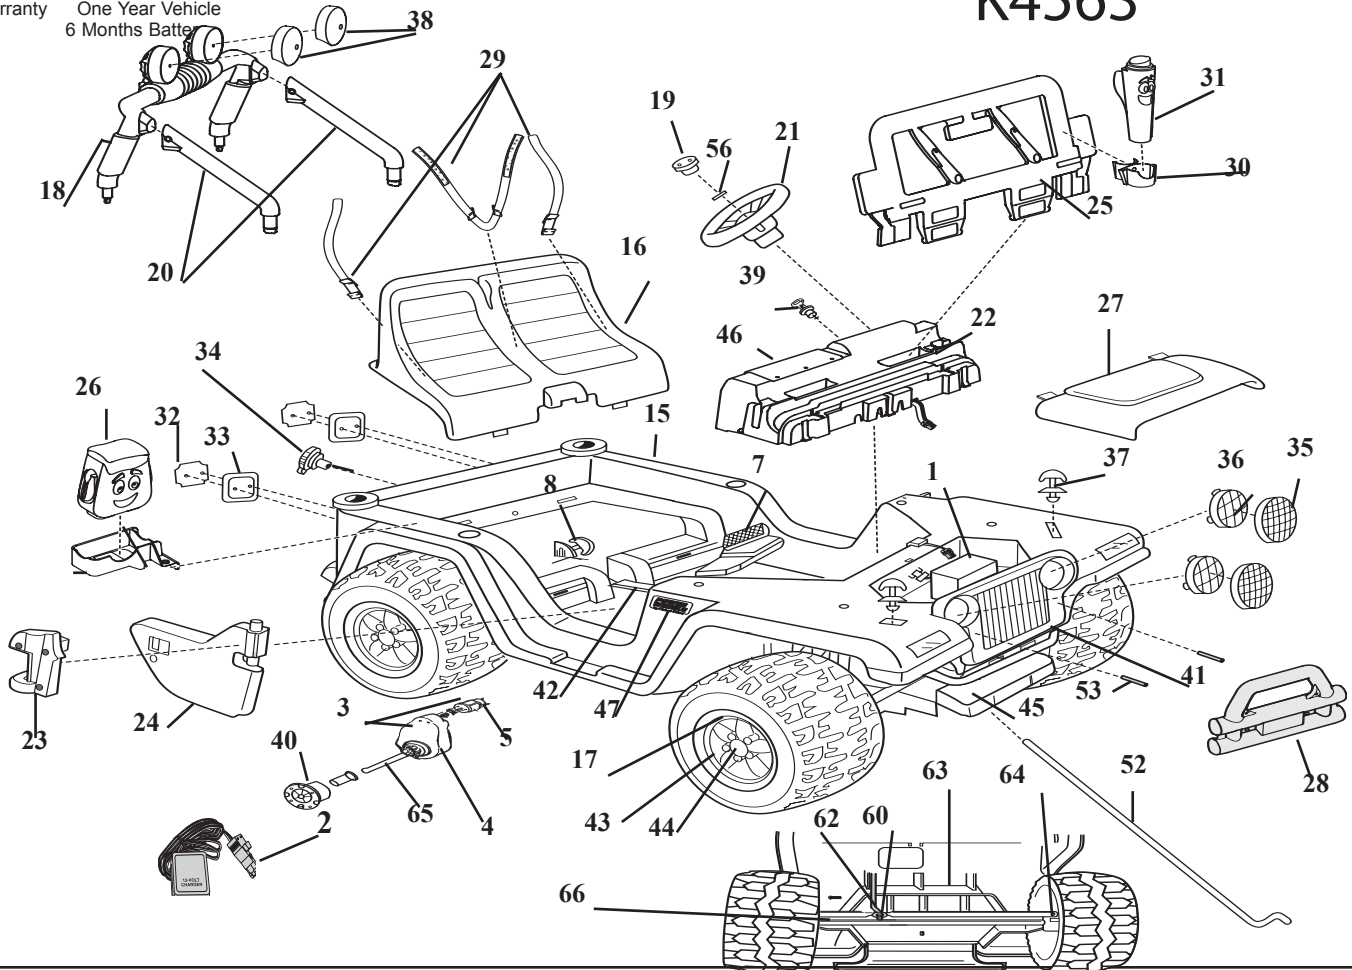

# Advanced Series 12 Volt Dora Jeep Wrangler K4563

Intro: 2006  
 Suggested Retail: 199.99  
 Box Dimensions: 18 x 33 x 45:  
 67 lbs  
 Warranty One Year Vehicle  
 6 Months Battery

Item No.	Description	Part No.	Qty.	Item No.	Description	Part No.	Qty.	Item No.	Description	Part No.	Qty.
<b>Working / Electrical Parts</b>											
1.	12V Battery	00801-0638	1	29.	Seat Belt Set	74310-5339	1	62.	3/8 Washer	N/A	1
2.	12V Charger	00801-0972	1	30.	Map Holder	H4435-2229	1	63.	Cross Bar	75840-4409	1
3.	<b>Motor Gearbox Assm</b>	<b>00968-2912</b>	<b>2</b>	31.	Map	H4435-9239	1	64.	Front Axle	B7659-4519	2
4.	<b>Gearbox W/out Motor</b>	<b>00968-2802</b>	<b>2</b>	32.	Taillight Lens Set	73233-2279	1	65.	Rear Axle	B7659-4529	1
5.	<b>Motor Pinion Assm</b>	<b>00968-2702</b>	<b>2</b>	33.	Taillight Housing Set	73233-2759	1	66.	Steering Linkage Assy.	B7659-9419D	1
6.	<b>Main Harness Assm</b>	<b>C2390-9799D</b>	<b>1</b>	34.	Gas Cap	75598-2439	1	<b>Parts Not Shown</b>			
7..	Footboard Assm	C2390-7829	1	35.	Lens Guard	77770-2469	2	Large Parts Bag	K4563-9269	1	
8.	Shifter Assm	74310-9239	1	36.	Headlight Lens	74440-2879	2	Hardware Bag	K4563-9299	1	
<b>Plastic / Other Parts</b>				37.	Hood Latch	H4435-9559	2	Owner's Manual	K4563-0920	1	
15.	Body	N/A	1	38.	Light Cover	K4563-2169	2	Decal Sheet	K4563-0320	1	
16.	Seat	K4563-2319	1	39.	Key Assembly	75840-9409	1	<b>Control Switch(Shifter/Rocker)00801-0923 1</b>			
17.	Wheel	H4435-2459	4	40.	Driver	74460-2249	2	<b>Footswitch (Plunger Type) 00801-0933 1</b>			
18.	Sport Bar	K4563-9219	1	41.	Grill	78478-2849	1	.437 Cap Nut	0801-0226		
19.	Steering Wheel Cap	H4435-2729	1	42.	Channel Cover	B0155-2989	1	Battery Retainer	3800-7809	1	
20.	Sport Bar Support	K4563-9379	2	43.	Hubcap	B7659-2469	4	Door Hinge Left	H4805-2139	1	
21.	Steering Wheel	K4563-2379	1	44.	Hubcap Cover	B7659-2679	4	Radio Cover w/out Screw	H4803-2369	1	
22.	Dash w/Radio	H4805-9259	1	45.	Front Module N/A	C2390-2019	1	8 x 1 Screw N/A	00801-1259	6	
23.	Door Hinge Right	H4805-2129	1	46.	<b>Radio</b>	<b>H4803-9309</b>	<b>1</b>	10 x 3/4 Screw N/A	00801-1262	23	
24.	Door (Bagged Left/Right)	3800-7690	1	47.	PW Logo	00801-1503	1	8 x 4 Screw N/A	00801-0301	2	
25.	Windshield	K4563-2619	1	<b>Hardware / Metal Parts</b>				8-32 x 1.625 Screw N/A	00801-0200	2	
26.	Backpack	K4563-9289	1	52.	Steering Column	H4803-4409	1	8 x 5/8 Screw N/A	00913-1029	1	
27.	Hood	3800-7283	1		(see manual for parts to be used to assemble steering column)			8 Acorn Lock Nut N/A	00801-1277	2	
28.	Brush Guard	K4563-2189	1	53.	Spacer N/A	78477-2069	2	N/A = Not Available			
				56.	5/32 x 1 1/2 Pin	00801-1565	1				
				60.	8 Lock Nut N/A	00905-0117	1				