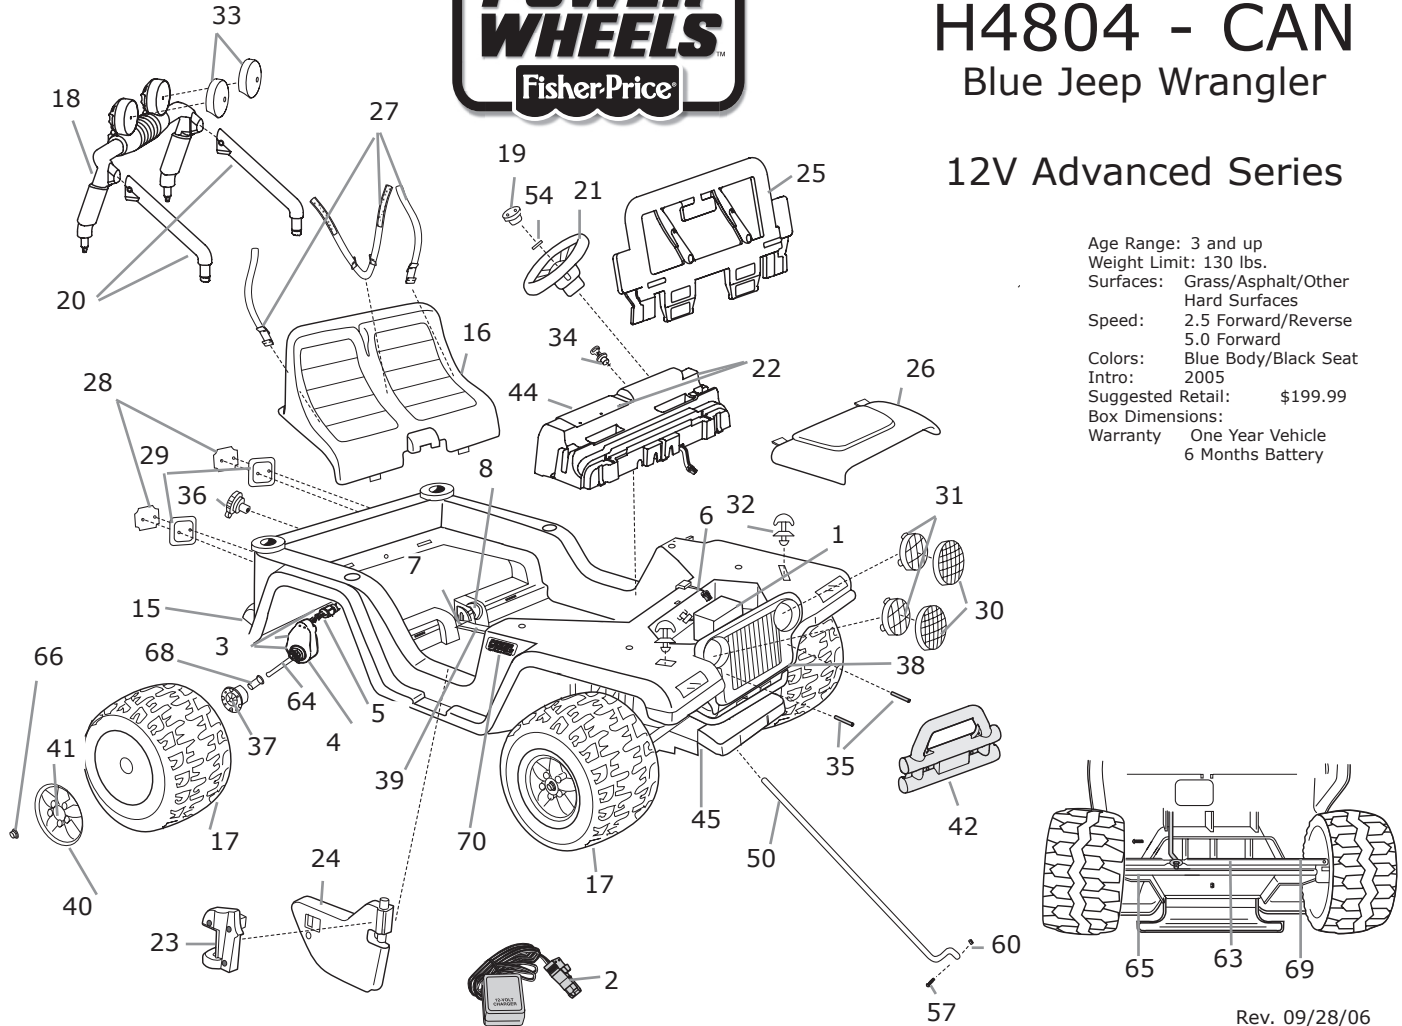

H4803 - US H4804 - CAN

Blue Jeep Wrangler

12V Advanced Series

Age Range: 3 and up
 Weight Limit: 130 lbs.
 Surfaces: Grass/Asphalt/Other Hard Surfaces
 Speed: 2.5 Forward/Reverse
 5.0 Forward
 Colors: Blue Body/Black Seat
 Intro: 2005
 Suggested Retail: \$199.99
 Box Dimensions:
 Warranty One Year Vehicle
 6 Months Battery