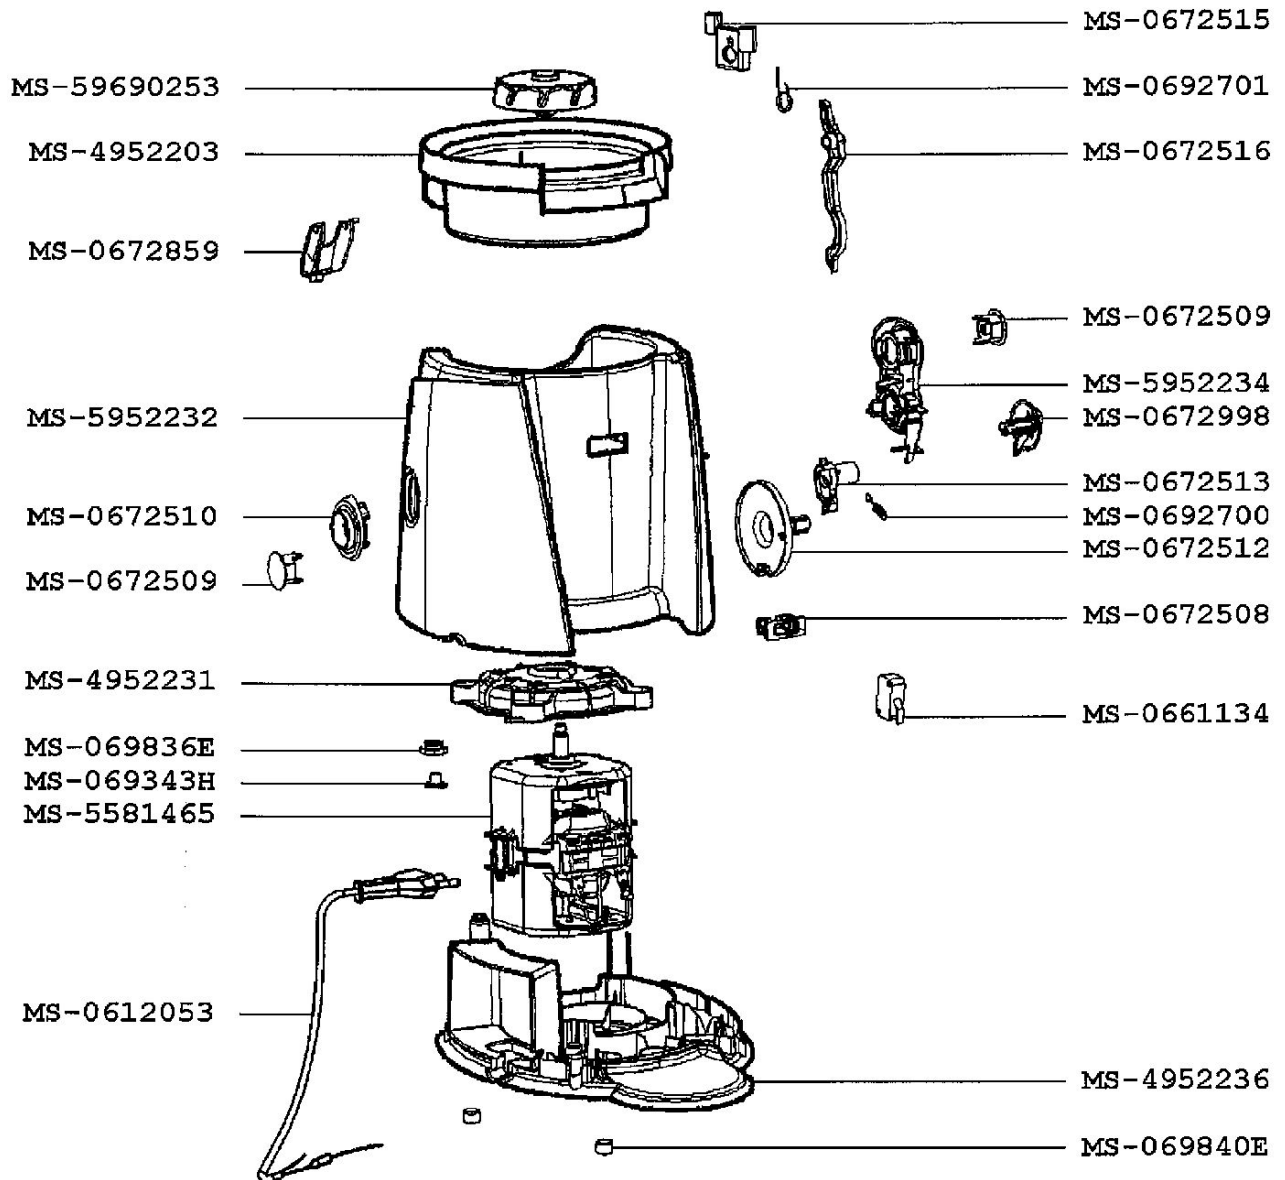

KRUPS

**CENTRIFUGAL JUICE EXTRACTOR
 PRO**

FSC111(0) (120V-127V)

CREATION		PAGE	COUNTRY	FAMILY
EDIT	12/1/2003	1/2	US	III

KRUPS

**CENTRIFUGAL JUICE EXTRACTOR
PRO**

FSC111(0) (120V-127V)

CREATION		PAGE	COUNTRY	FAMILY
EDIT	12/1/2003	2/2	US	III