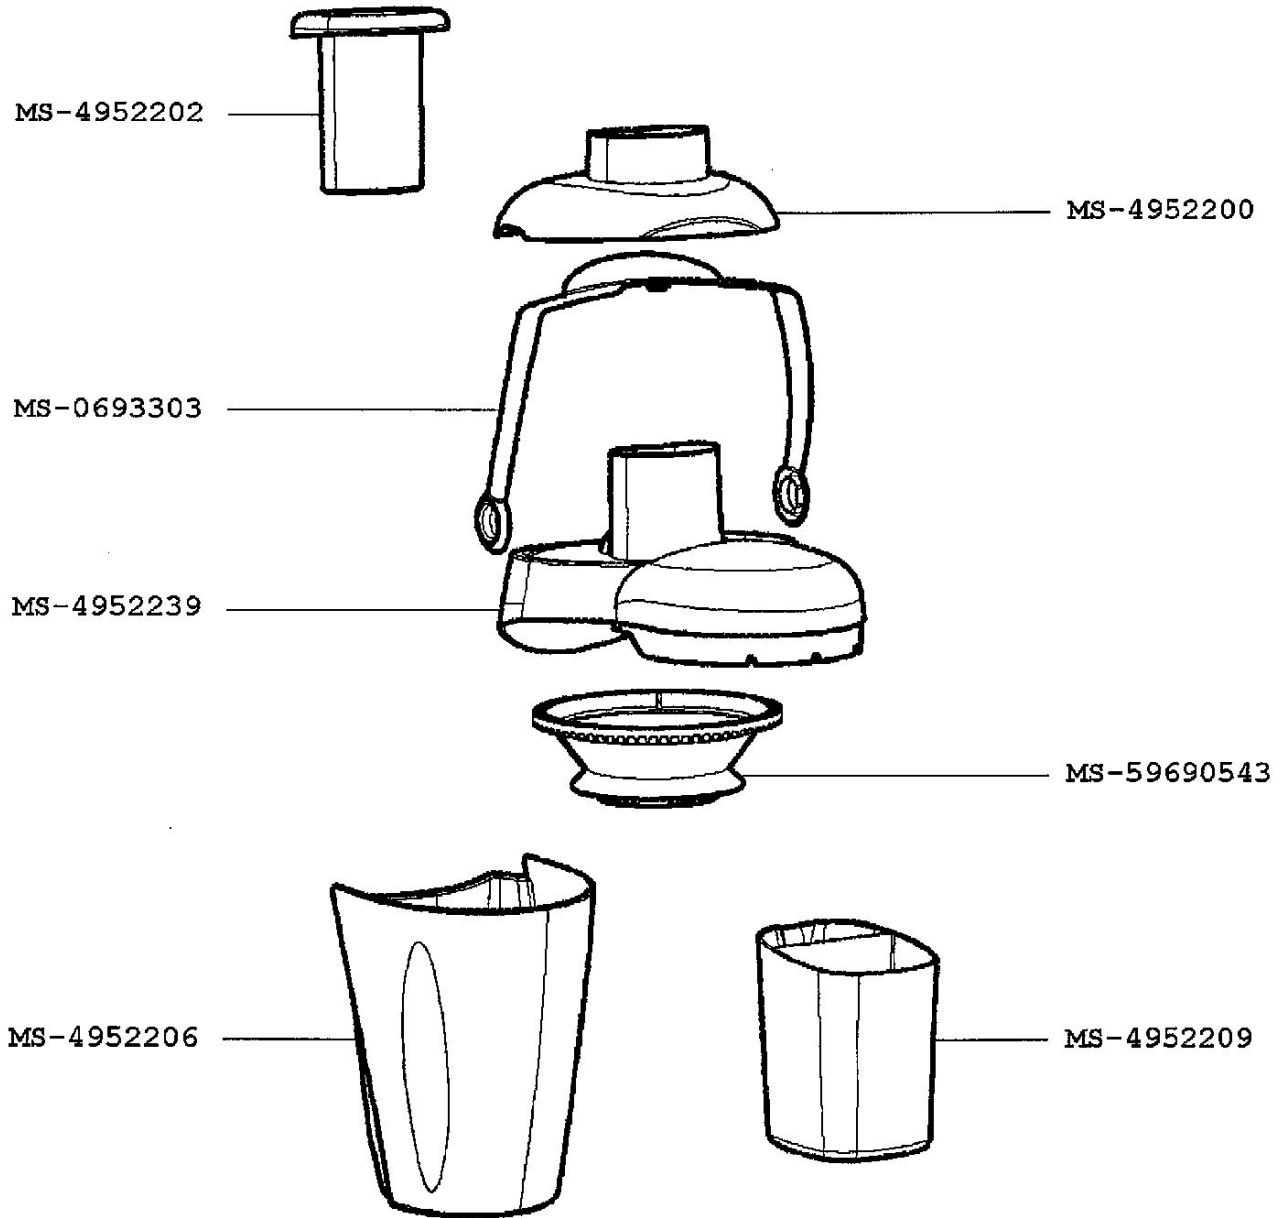

KRUPS

**CENTRIFUGAL JUICE EXTRACTOR
 PRO**

FSC111(0) (120V-127V)

CREATION		PAGE	COUNTRY	FAMILY
EDIT	12/1/2003	1/2	US	III

KRUPS

**CENTRIFUGAL JUICE EXTRACTOR
PRO**

FSC111(0) (120V-127V)

CREATION		PAGE	COUNTRY	FAMILY
EDIT	12/1/2003	2/2	US	III