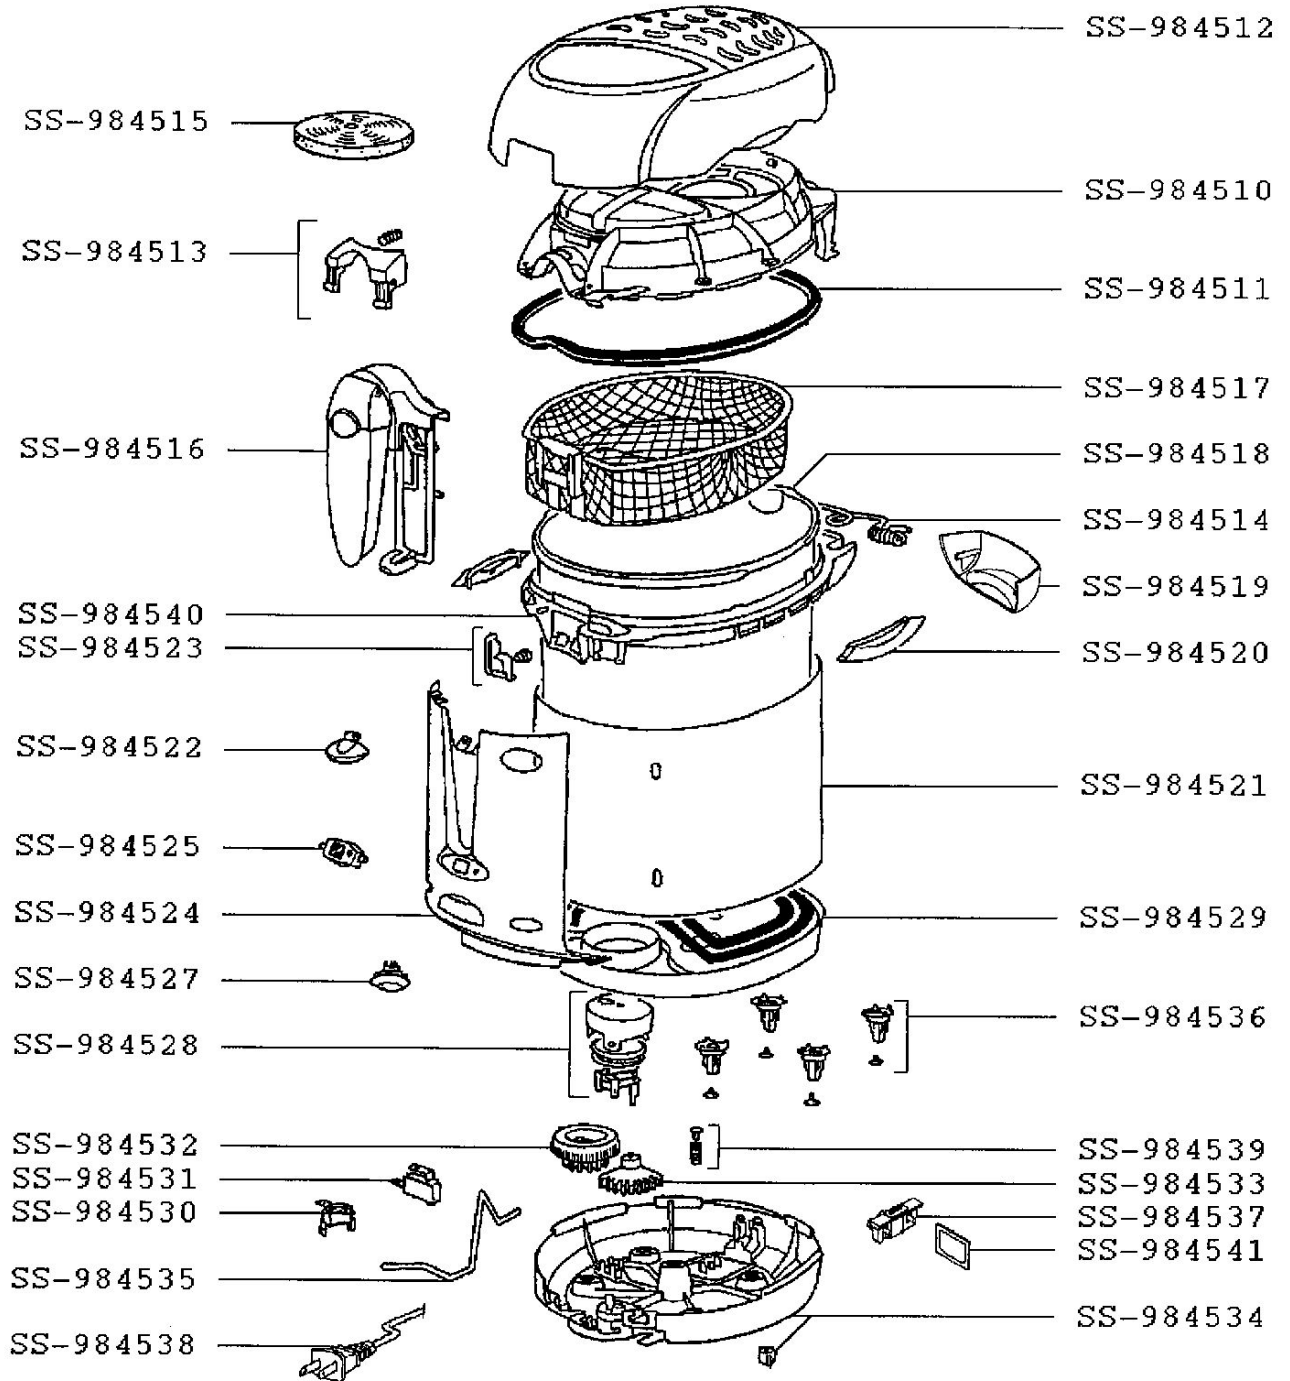

T-FAL

**FRYER
 AVANTE DEEP FRYER 1250**

FR400450 / (120V-127V)

CREATION	6/18/2003	PAGE	COUNTRY	FAMILY
EDIT	12/11/2003	1/1	US	V