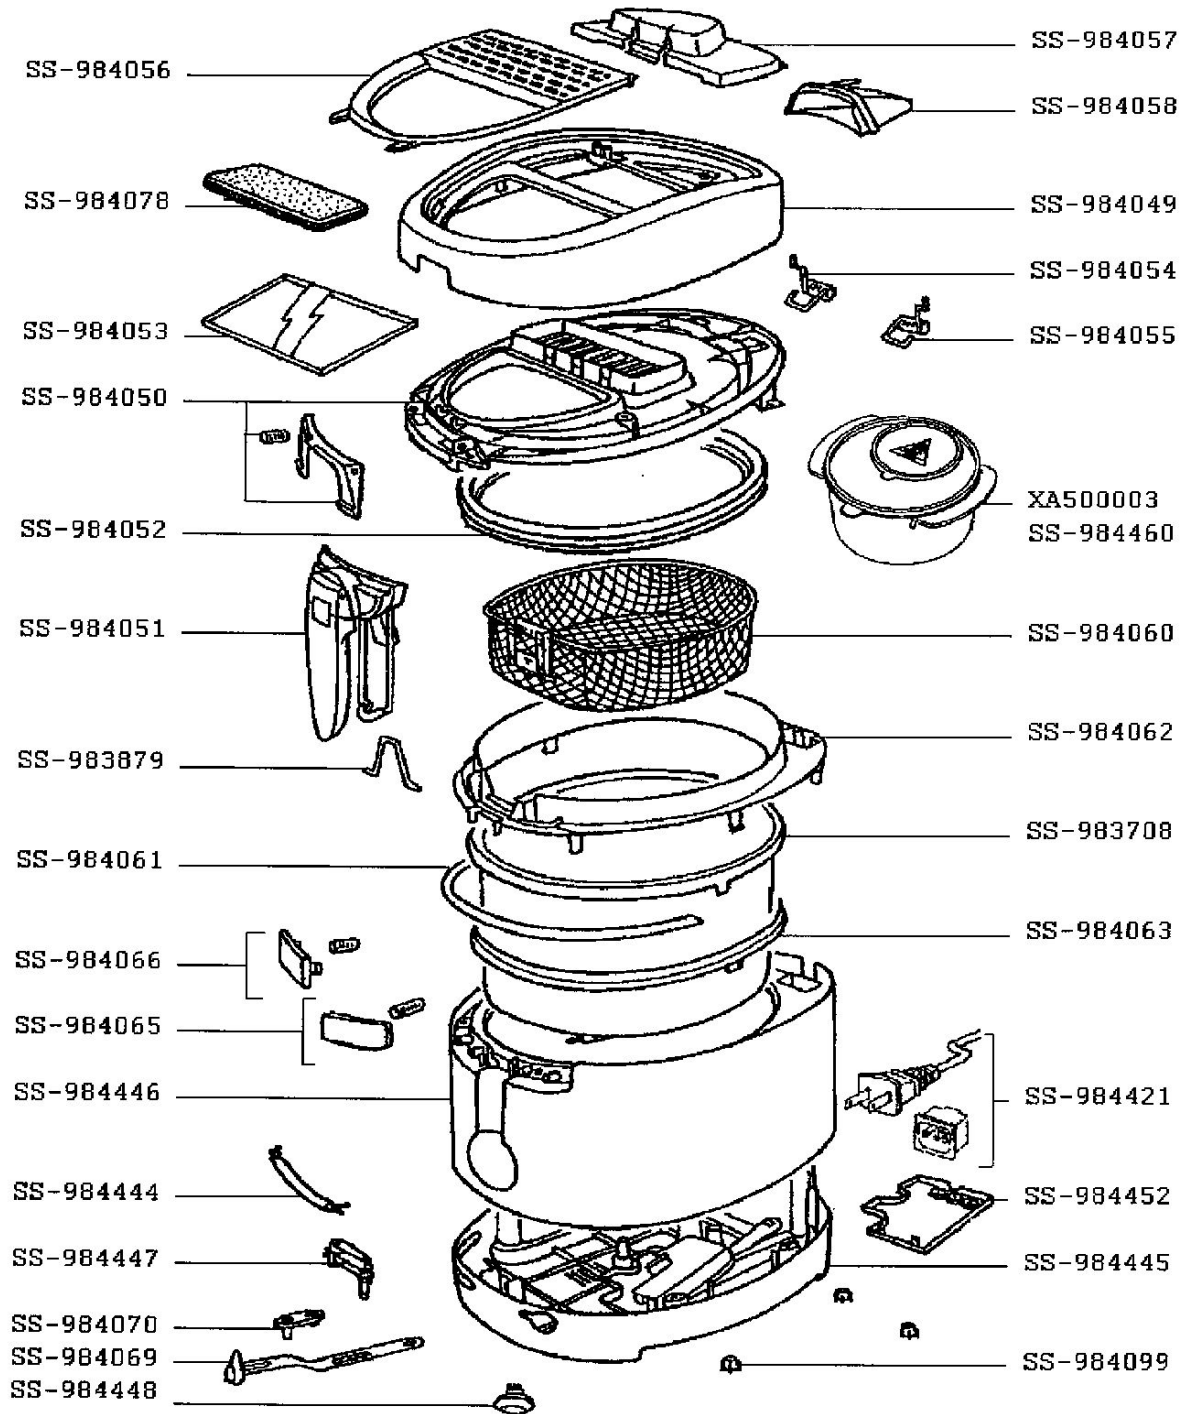

T-fal

**FRYER
 FILTRA**

FF400850

| | | | | |
|----------|------------|------|---------|--------|
| CREATION | 4/28/2003 | PAGE | COUNTRY | FAMILY |
| EDIT | 11/18/2003 | 1/1 | US | V |