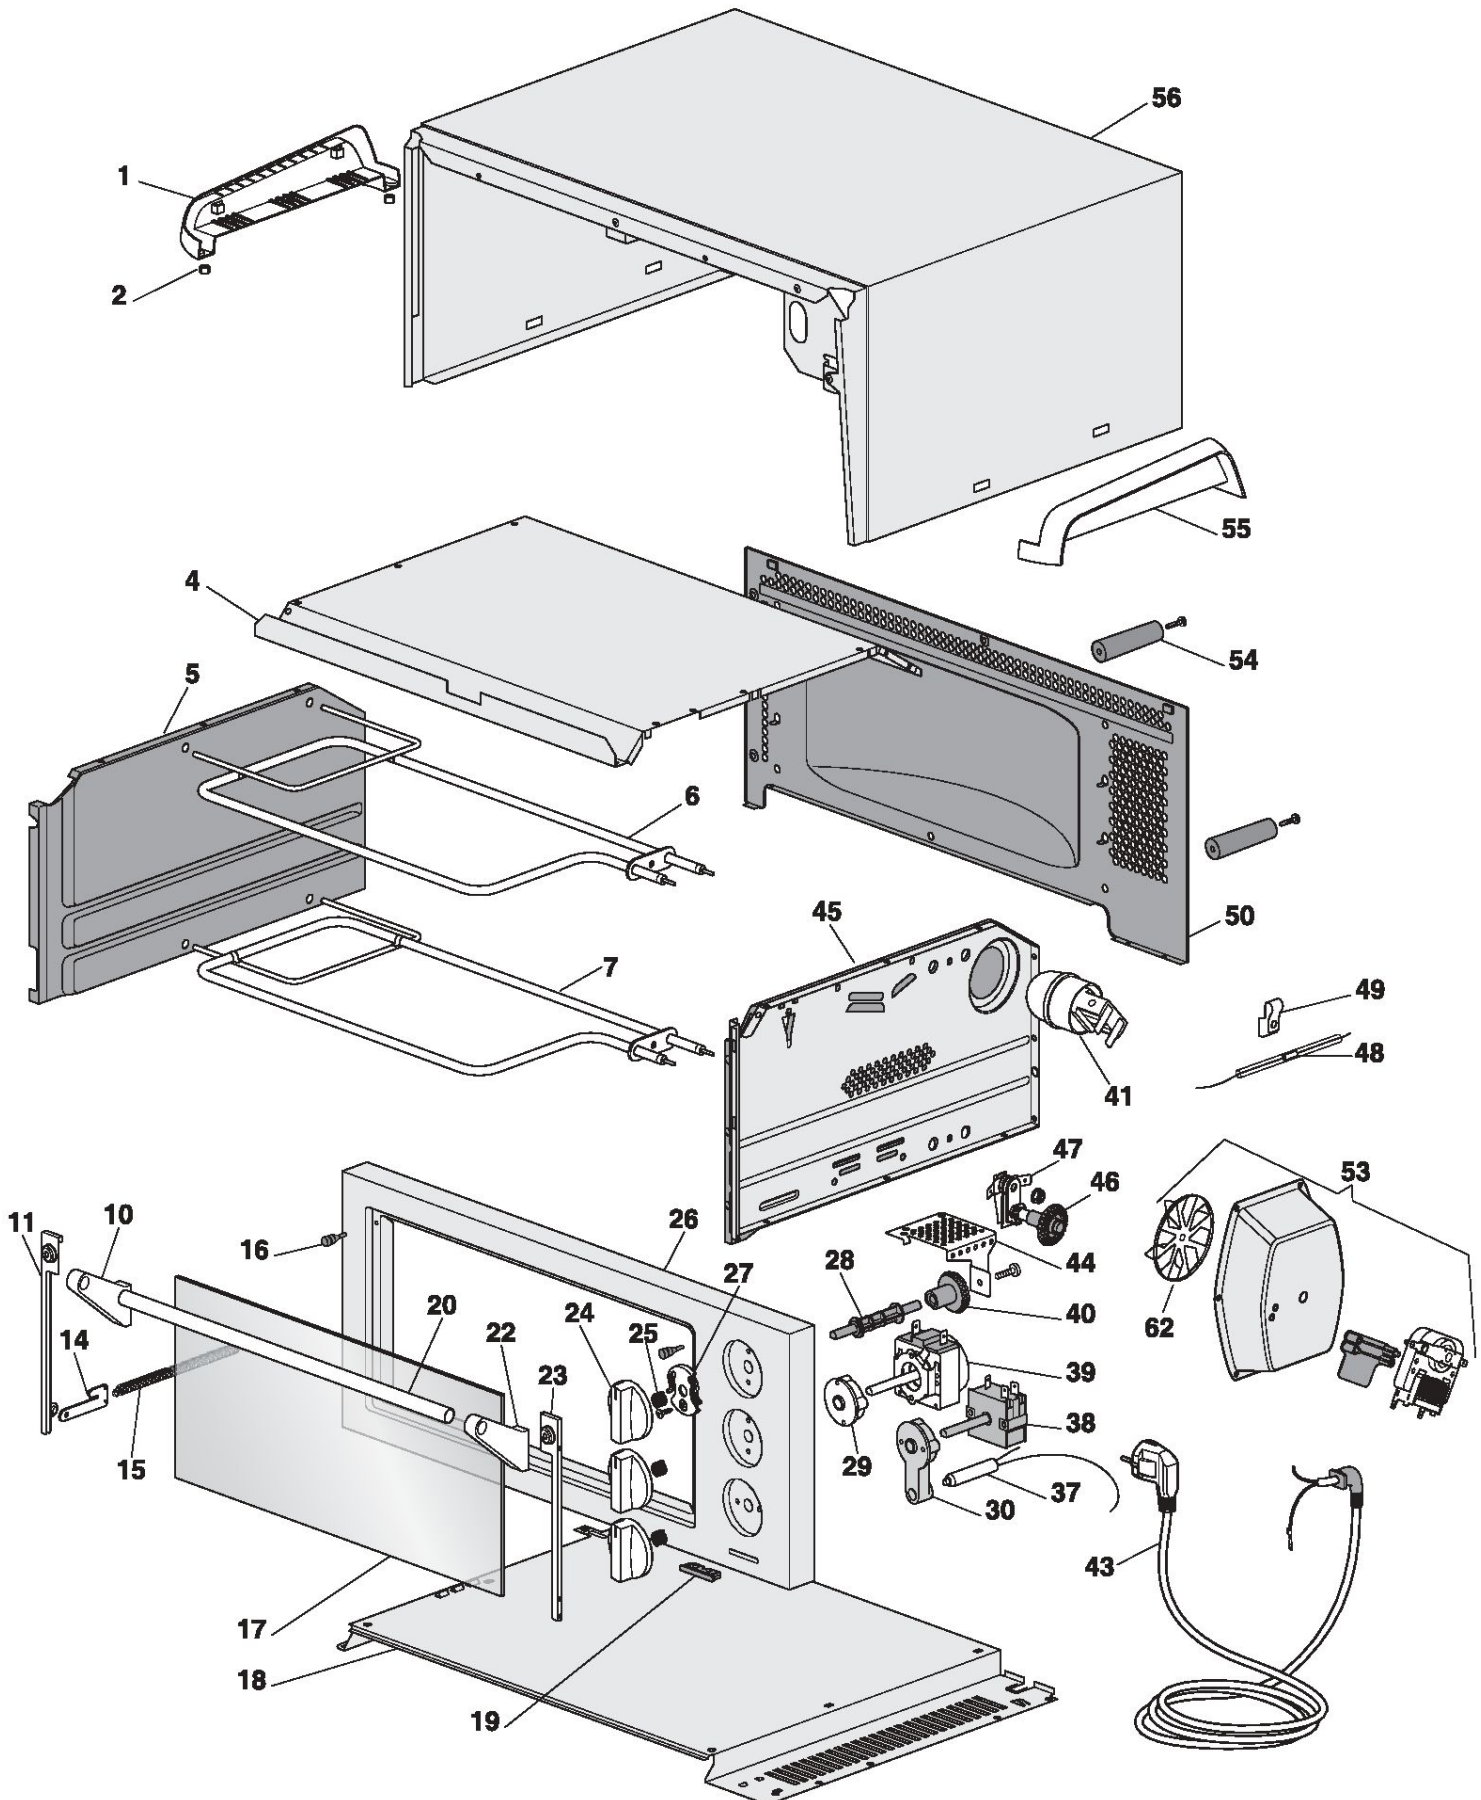

0118442311

DE' LONGHI "US/CA" EO-1270

This Exploded Drawing is for Informational Purposes Only. No Technical Support or Installation Instructions are Available.
If you do not see the part you are looking for on our website, please email partsrequest@smallappliance.com for assistance.