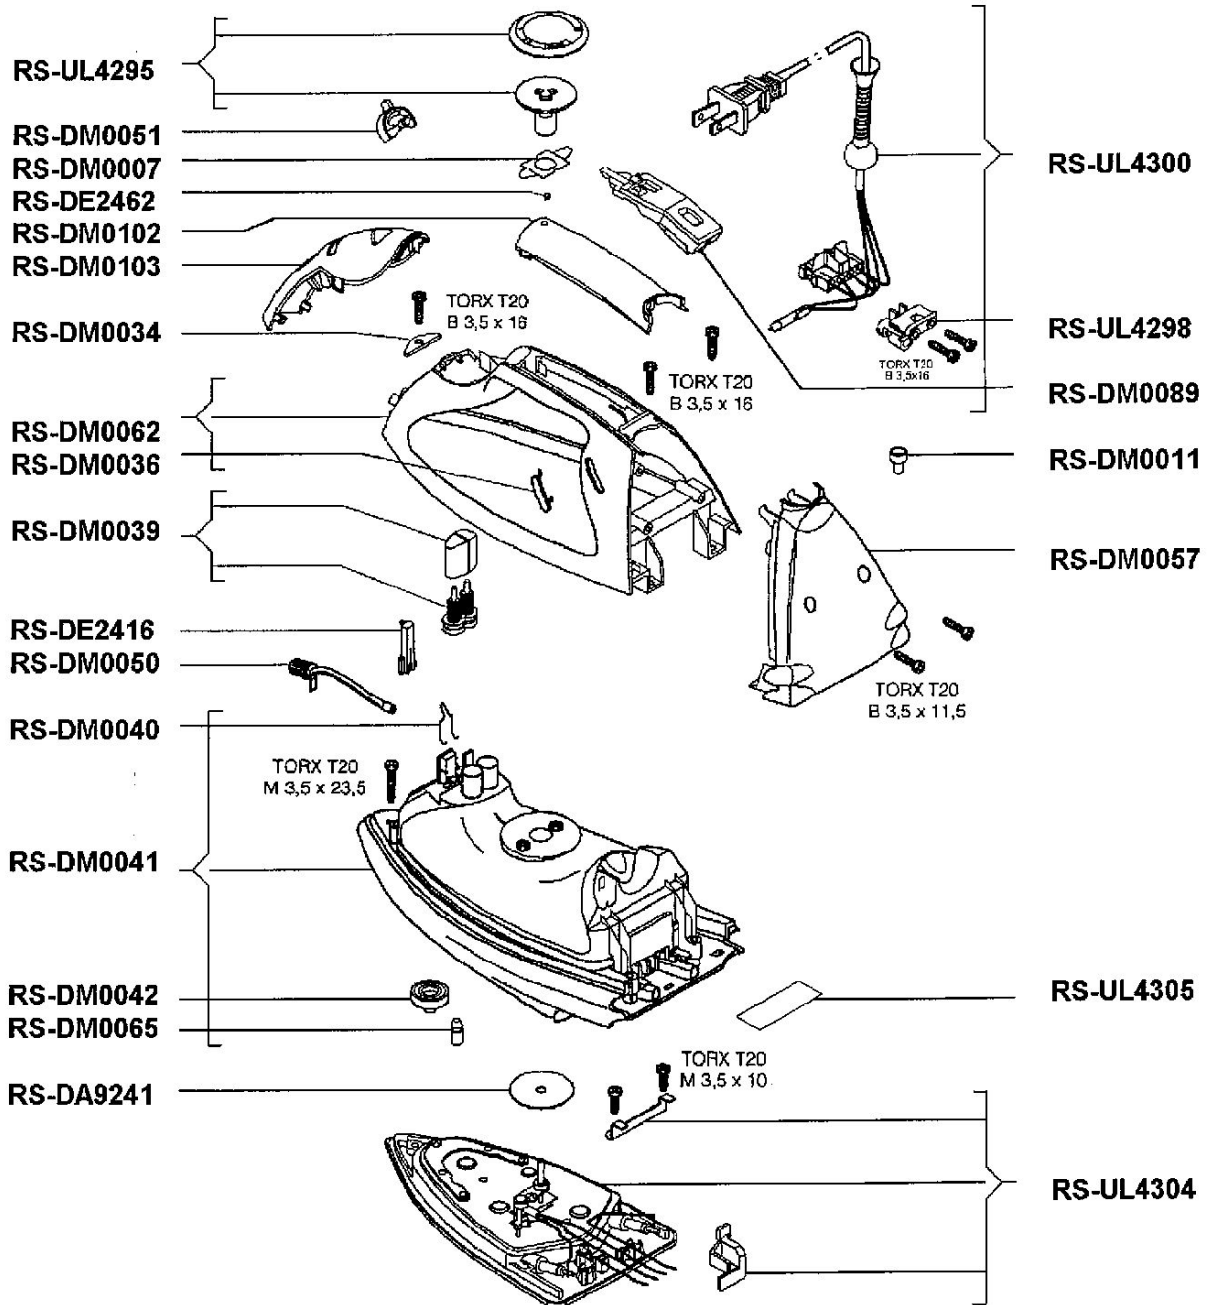

STEAM IRON PRECISION

DM560

CREATION	1/1/2001	PAGE	COUNTRY	FAMILY
EDIT	5/14/2002	1/1	US	XI