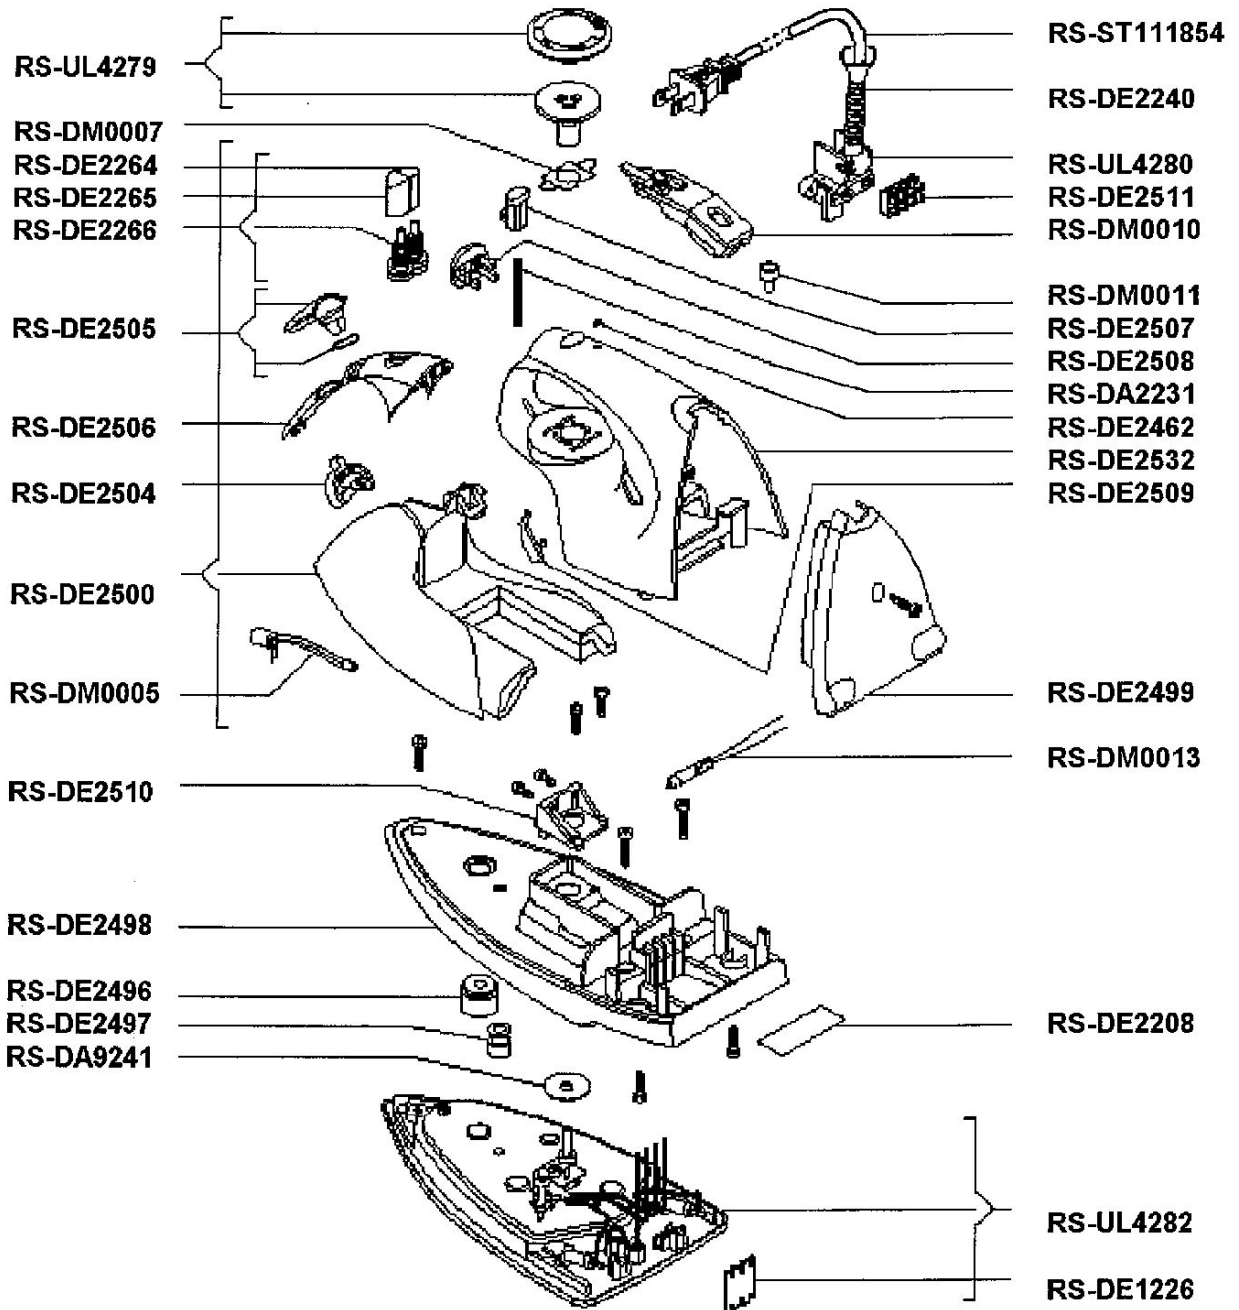

# STEAM IRON AQUA CLIP

**DE493**

CREATION	8/1/1999	PAGE	COUNTRY	FAMILY
EDIT	1/28/2000	1/1	US	XI