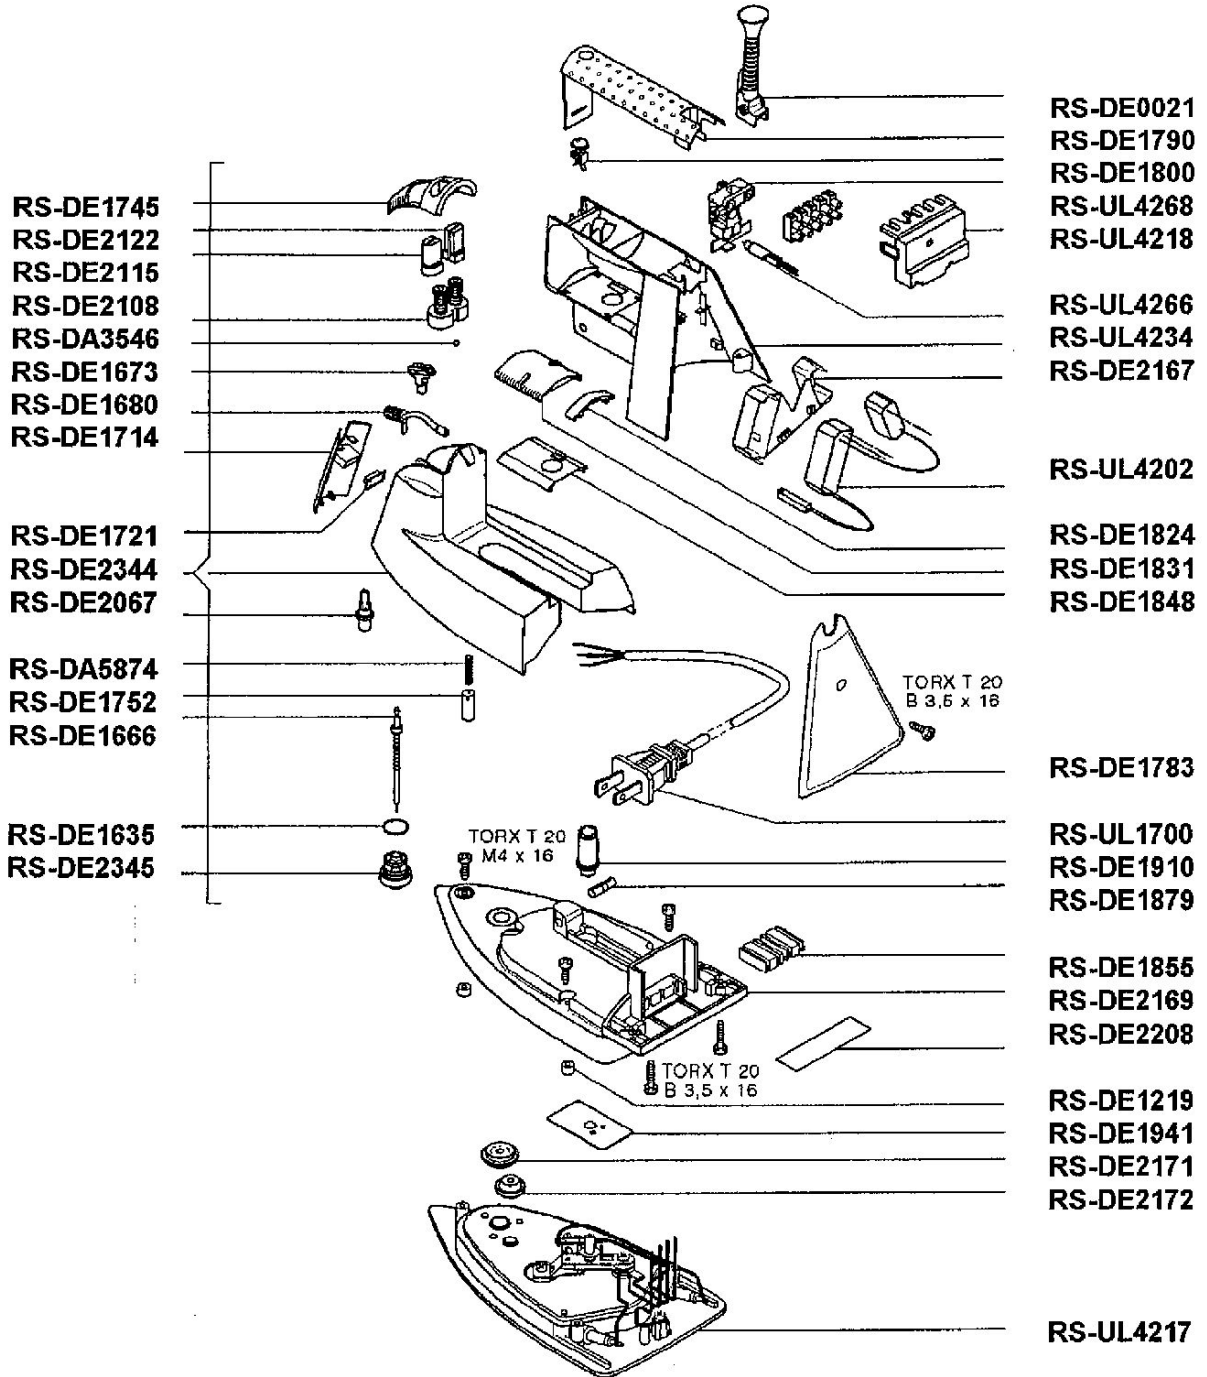

STEAM IRON CLIP UP

DE283

CREATION	6/1/1997	PAGE	COUNTRY	FAMILY
EDIT	6/1/1997	1/1	US	XI