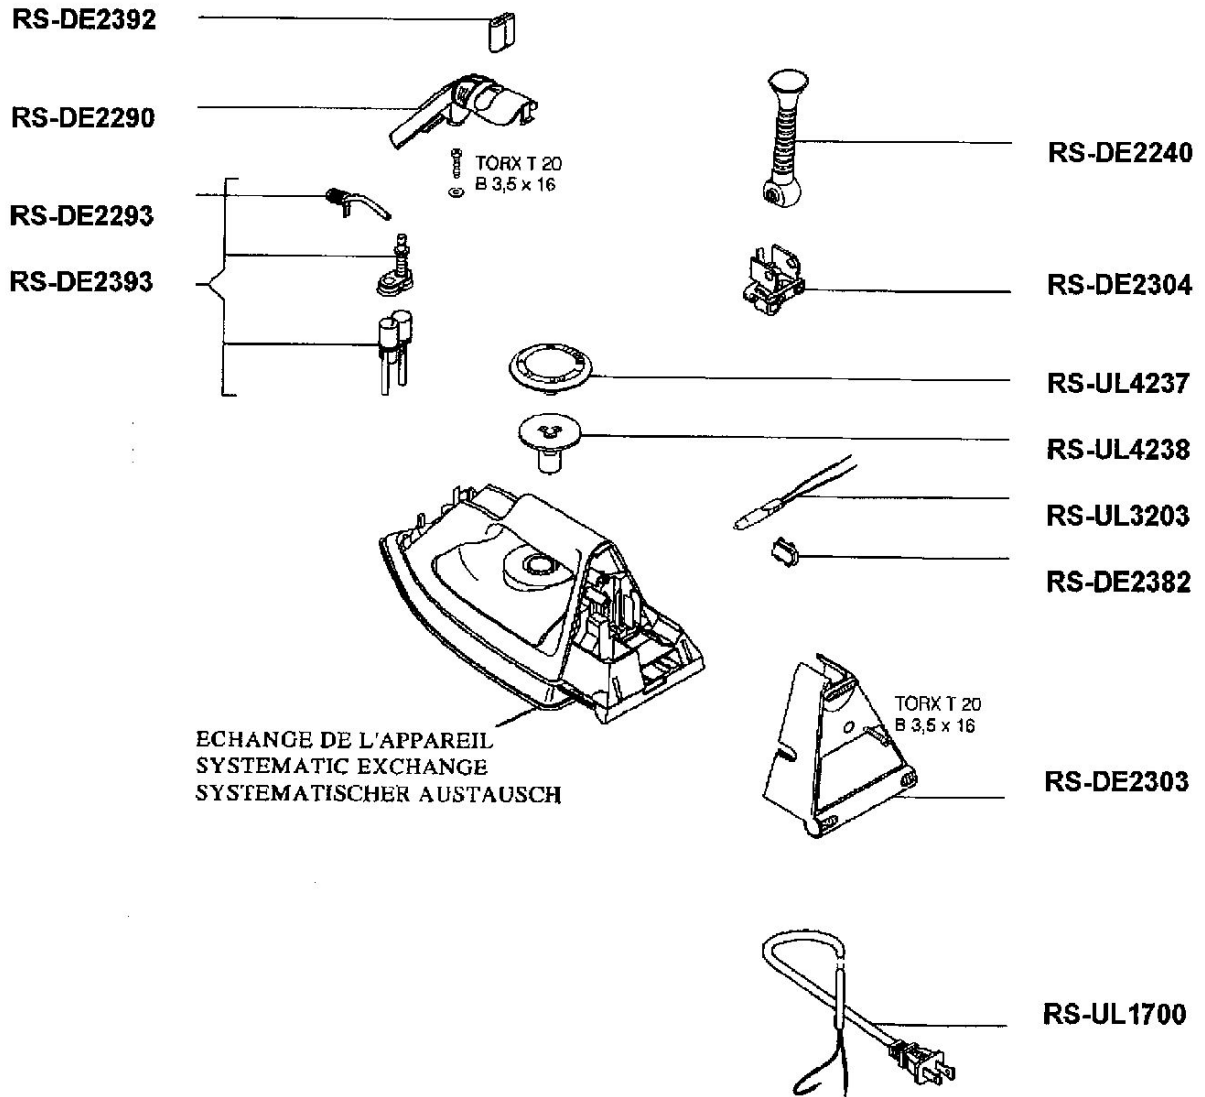

STEAM IRON

DE061

CREATION	1/1/1998	PAGE	COUNTRY	FAMILY
EDIT	6/24/1998	1/1	MX	XI