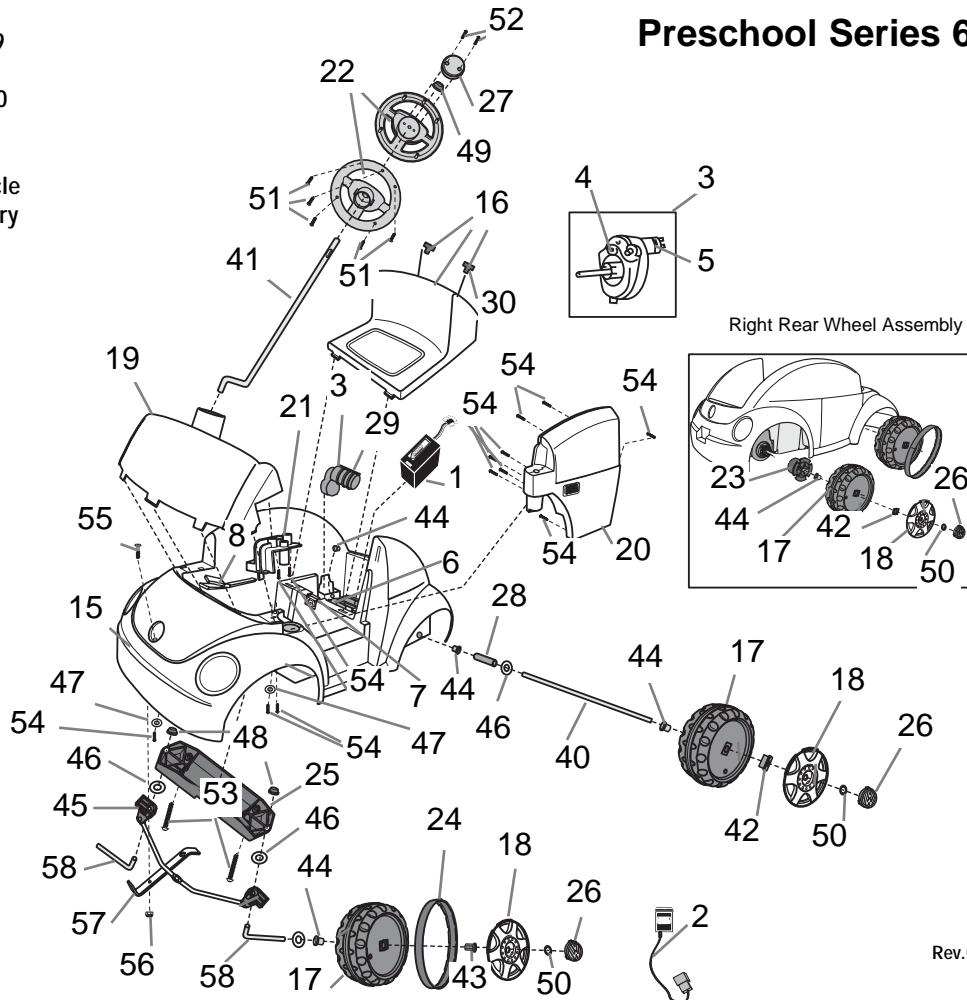

Age Range: 1 1/2-4
Weight Limit: 50 lbs.
Surfaces: Asphalt &
Other Hard Surfaces
Speed: 2.5 MPH For/Rev
Colors: Gray Body w/Purple
Wheels & Pink Seat
Intro: 2004
Suggested Retail: 139.99
Box Dimensions:
15.875 x 23.125 x 36.750
34 lbs
Warranty
One Year Vehicle
6 Months Battery

C3491 Volkswagen New Beetle

Preschool Series 6 Volt

Rev.03/26/04

Item No.	Description	Part No.	Qty.	Item No.	Description	Part No.	Qty.	Item No.	Description	Part No.	Qty.
Working / Electrical Parts				29.	Motor Cover	74750-2359	1	56.	#10 Lock Nut N/A (Order Hardware Bag)	0801-0318	1
1.	6V 6Amp Battery	00801-1234	1	30.	Lock Fasteners	78570-2439	2	57.	Brace (Steering Bracket)	73510-4069	1
2.	6V Charger	00801-0975	1	Hardware / Metal Parts							
3.	Motor Gearbox Assembly	00968-1900	1	40.	Rear Axle	73518-4519	1	Parts Not Shown			
4.	Gearbox W/out Motor	74550-9279	1	41.	Steering Column	73510-4239	1	Large Parts Bag	C3491-9459		
5.	Motor Pinion Assembly	00968-1700	1	42.	Rectangular Bushing (Bushing-Driver)	77410-2679	2	Small Parts Bag (Axles etc)	C3491-9080D	1	
6.	Main Harness Assembly	73510-9799	1	43.	Hex Bushing	73233-2559	2	Hardware Bag	B1512-9469	1	
7.	Control Switch	00801-0885	1	44.	Round Bushing	74550-2689	6	Owner's Manual	C3491-0920	1	
8.	Footboard Assembly	C3491-9159	1	45.	Steering Linkage	73510-9239	1	Large Decal Sheet	C3491-0310	1	
Plastic / Other Parts				46.	7/16" Large Washer	0801-0196	5	Small Decal Sheet	C3491-0320	1	
15.	Body	N/A	1	47.	Small Washer N/A (Order Hardware Bag)	0801-0195	2	Adhesive Clip-Harness	0801-0313	1	
16.	Seat w/ Lock Fasteners	C3491-2309	1	48.	.437 Cap Nut	0801-0227	2	Cap Nut Tool	73510-2399	1	
17.	Wheel	C3491-2159	4	49.	.354 Cap Nut	0801-0604	2	Front Module	73510-2759	1	
18.	Hubcap	73510-2499	4	50.	Lock Washer	0801-0324	4	Footswitch	0801-0538	1	
19.	Windshield	C3491-2619	1	51.	#6 x 1/2" Screw	0801-0222	5	Channel Cover	C3491-2289	1	
20.	Door	C3491-9349	1	52.	#6 x 1" Screw	0801-0254	2				
21.	Windshield Hinge	C3491-2769	1	53.	1/4" x 1 1/4" Screw N/A (Order Hardware Bag)	00801-1200	2				
22.	Steering Wheel Assembly	B3162-9719	1	54.	#8 x 3/4" Screw	0912-8001	13				
23.	Wheel Driver	74460-2249	1	55.	#10 x 3/4" Trusshead Screw N/A (Order Hardware Bag)	0801-0278	1				
24.	Traction Band (Front Wheel)	C3491-2479	2								
25.	Front Module (Steering Linkage Cover)	73510-2759	1								
26.	Hubcap Cover	73510-2489	4								
27.	Steering Wheel Cap	B3162-2739	1								
28.	Spacer	73510-2369	1								

N/A = Not Available

Bold and Underlined parts are to be purchased and installed by Service Centers only. These items may not be sold directly to consumers by Service Centers or Fisher-Price.