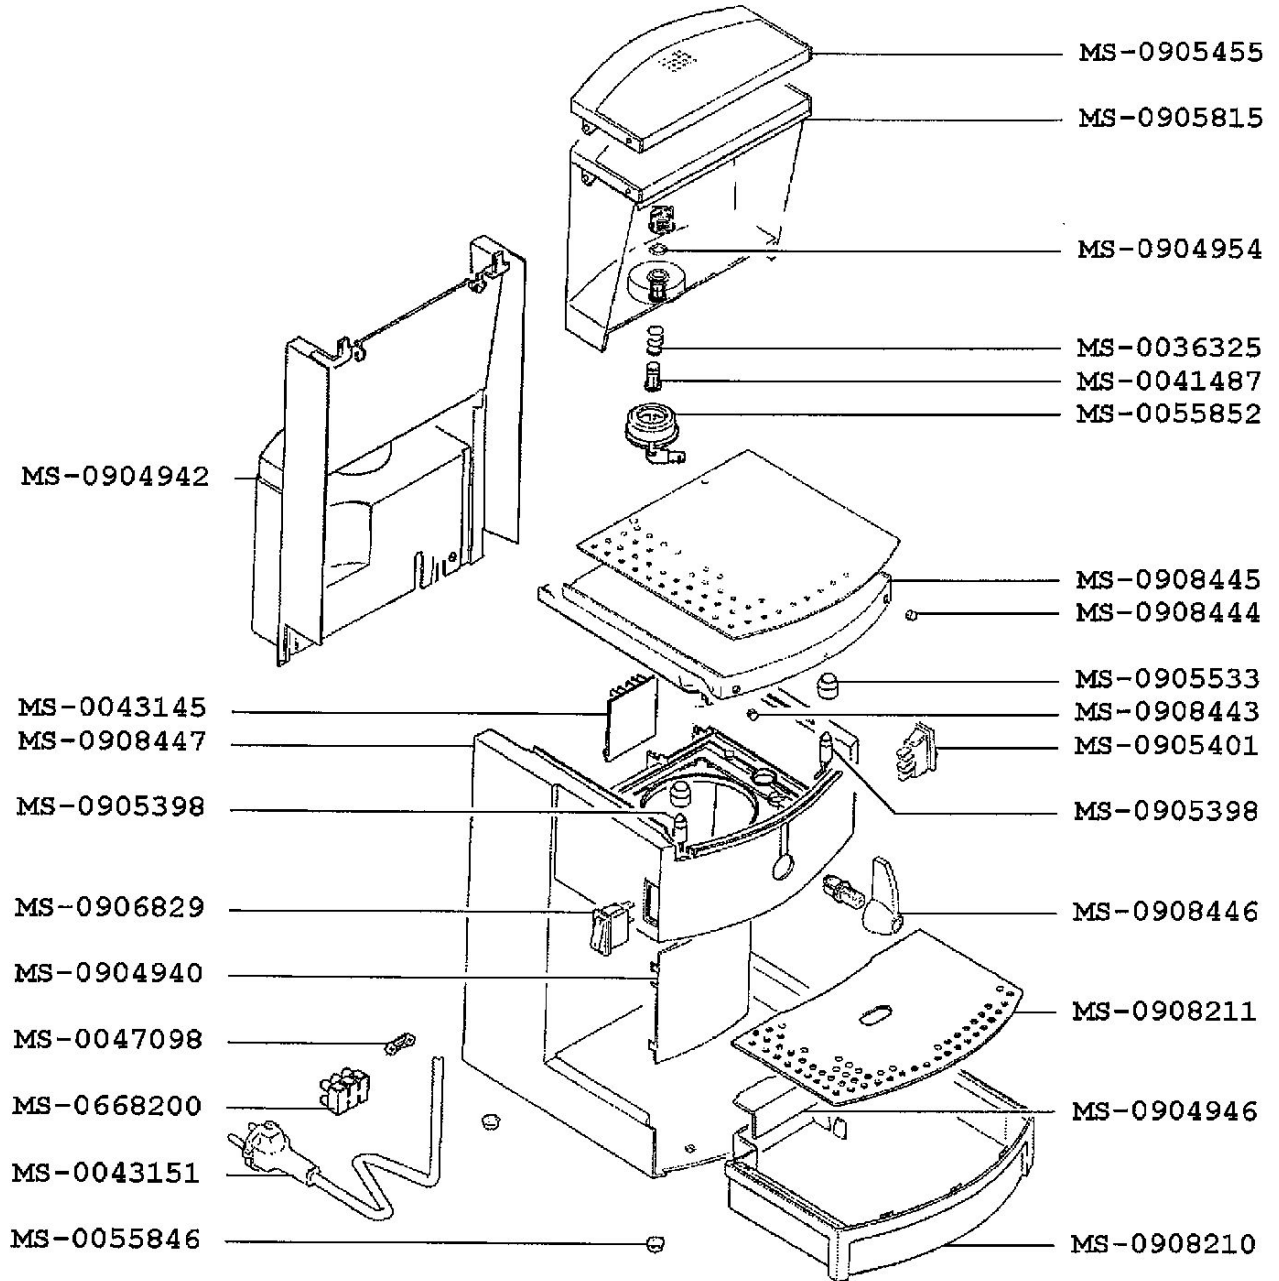

KRUPS EXPRESSO MAKER NESPRESSO

F9804551(0) / (120V-127V)

CREATION		PAGE	COUNTRY	FAMILY
EDIT	12/1/2003	1/2	US	II

KRUPS

**EXPRESSO MAKER
 NESPRESSO**

F9804551(0) / (120V-127V)

CREATION		PAGE	COUNTRY	FAMILY
EDIT	12/1/2003	2/2	US	II