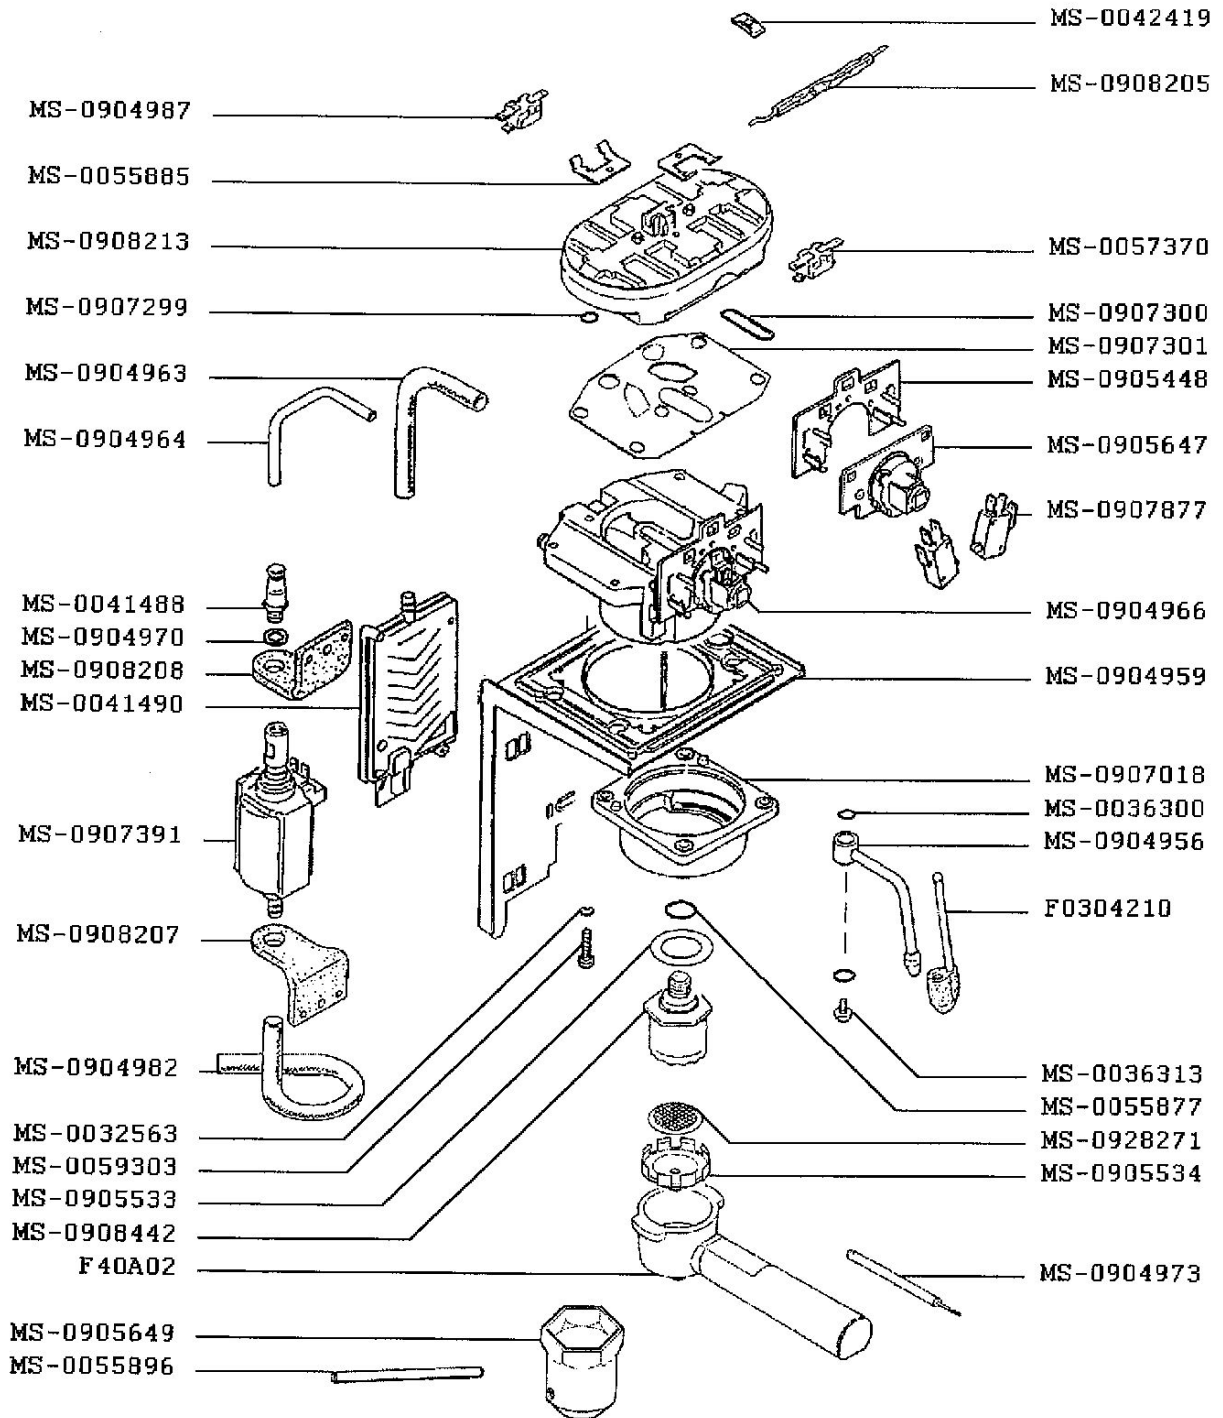

KRUPS EXPRESSO MAKER NESPRESSO

F9804551(0) / (120V-127V)

CREATION		PAGE	COUNTRY	FAMILY
EDIT	12/1/2003	1/2	US	II

KRUPS

**EXPRESSO MAKER
 NESPRESSO**

F9804551(0) / (120V-127V)

CREATION		PAGE	COUNTRY	FAMILY
EDIT	12/1/2003	2/2	US	II