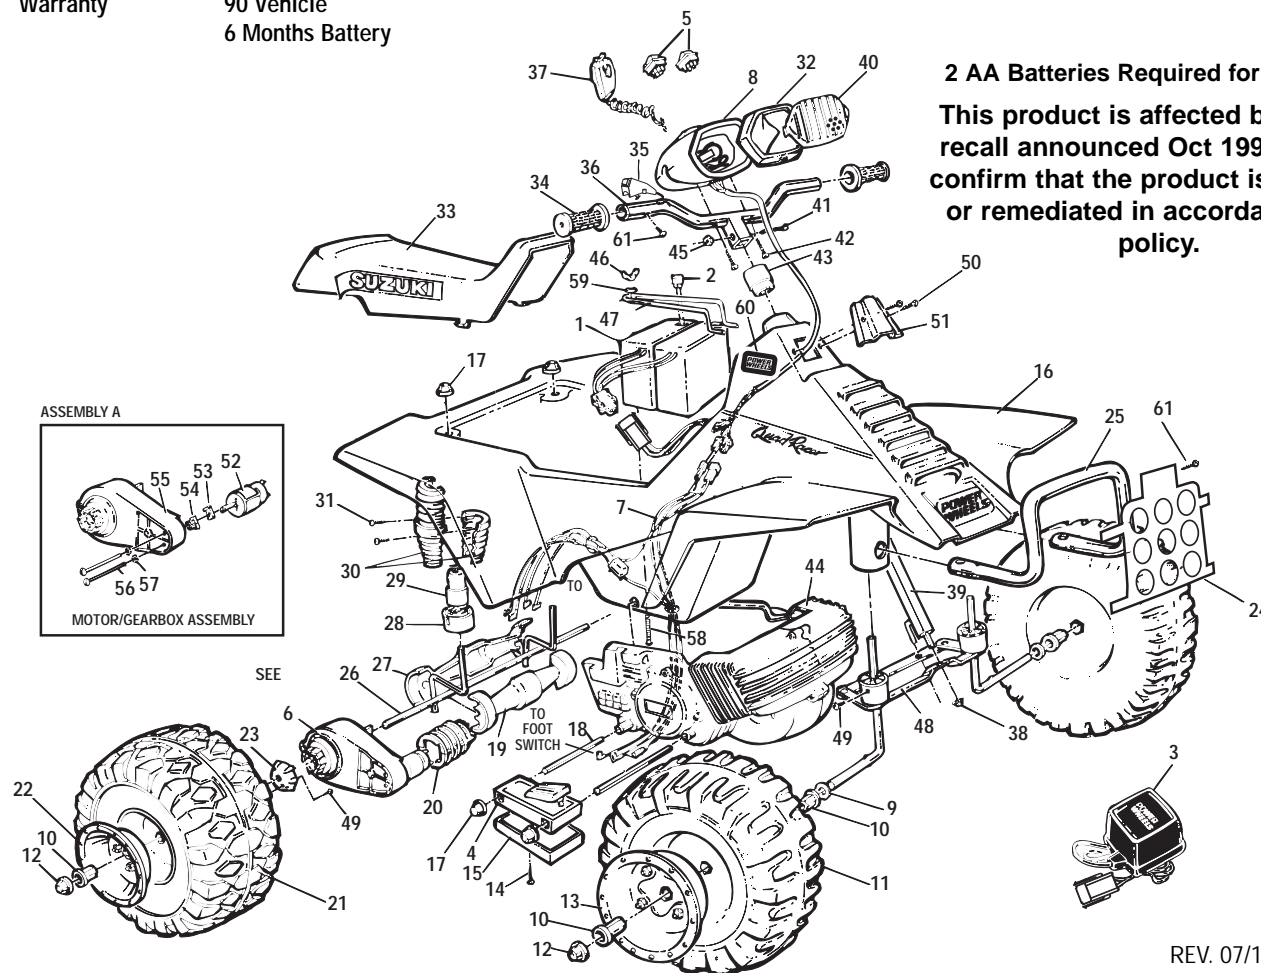

Age Range: 3-7 Yrs.
Weight Limit: 65 Lbs.
Surfaces: Hard, Grass & Hills
Speed: 2.5 / 5.0 MPH
Colors: Yellow Body
Black Wheels
Red & Blue Trim

Intro: 1993
Warranty: 90 Vehicle
6 Months Battery

78680-9993/86560 CYCLE SOUND SUZUKI® QUAD RACER®

Youth Series
12-VOLT

2 AA Batteries Required for Sound Box
This product is affected by the PW recall announced Oct 1998. Please confirm that the product is modified or remediated in accordance with policy.

REV. 07/10/03

Item No.	Description	Part No.	Qty.	Item No.	Description	Part No.	Qty.	Item No.	Description	Part No.	Qty.
1	Battery, Type H	0801-0431	2	25	Sport Bar (N/A)	80049-0064	1	49	#10 x 1/2" Phillips Screw	0801-0255	4
2	30 Amp Fuse Kit	0801-0229	2	26	Rear Axle	76816-4539	1	50	#8 x 1/2" Phillips Screw	0801-0202	2
3	Charger 12-Volt	0801-0225	1	27	Axle Cover/Outside	80046-0093	1	51	Cover Plate (N/A)	80001-0199	1
4	Footboard Assembly	76108-9159	1	28	Rear Post Bushing (subbing)	74570-2549	2	52	Motor W/Pinion	74590-9539	2
5	Control Switch	0801-0148	2	29	Rear Bushing w/Extension	76262-2549	2	53	D Lock Washer	0801-0329	2
6	3B Motor/Gearbox Assembly	78640-0640	2	30	Shock Set (N/A)	80001-0198	2	54	Motor Drive Gear	74550-2269	2
7	Wiring Harness (Lower)	76262-9799	1	31	1/2" Screw	0801-0222	4	55	3B Gearbox Only	74550-9279	2
8	Headlight/Harness Assy.	80030-0086	1	32	Headlight Rim	78680-2079	1	56	Motor Bolts	0801-0269	4
9	7/16" Washer	0801-0196	2	33	Seat	75560-2819	1	57	Star Washer	0801-0330	4
10	Hex Bushing	73233-2559	6	34	Handgrip	76115-2179	2	58	Carriage Bolt	0801-0305	1
11	Front Wheel	76266-2459	2	35	Sound Box Assembly	80001-0375	1	59	#10 Washer	76822-4409	1
12	.437 Cap Nut	0801-0214	4	36	Handlebar	80029-0034	1	60	Emblem	74540-9069	2
13	Front Hubcap	73233-2579	2	37	Microphone	73233-9479	1	61	3/4" Screw	0801-0223	7
14	#8 x 2" Screw	0801-0268	1	38	Hat Cap	76262-4429	1	PARTS NOT SHOWN			
15	Bottom Cover/Footswitch	76108-2169	1	39	Steering Column	80054-0020	1	Footrest, Left	76108-2179	1	
16	Body (N/A)	76805-0248	1	40	Headlight Lens	80030-0079	1	Screws For Sound Box	0801-0222	2	
17	.354 Cap Nut	0801-0215	6	41	1" Bolt	76262-4459	1	Use & Care Manual	78680-CCCC	1	
18	Footboard Support Rod	76262-4439	2	42	#6 x 1-1/2" Screw	0801-0221	2	Decal Sheet	76816-0310	1	
19	Axle Cover/Inside (subbing)	74750-2739	1	43	Steering Column Bushing	75560-2259	1	(not original but comparable)			
20	Motor Cover	76803-2489	2	44	False Motor (subbing)	74590-2069	1				
21	Rear Wheel	78570-2469	2	45	Lock Nut	0801-0318	1				
22	Rear Hubcap	74590-2579	2	46	Wing Nut	0801-0317	1				
23	Driver	73233-2239	2	47	Battery Retainer	76262-4489	1				
24	Brushguard	78680-2259	1	48	Steering Linkage (N/A)	80055-0057	1				

Bold and Underlined parts are to be purchased and installed by Service Centers only. These items may not be sold directly to consumers by Service Centers or Fisher-Price.