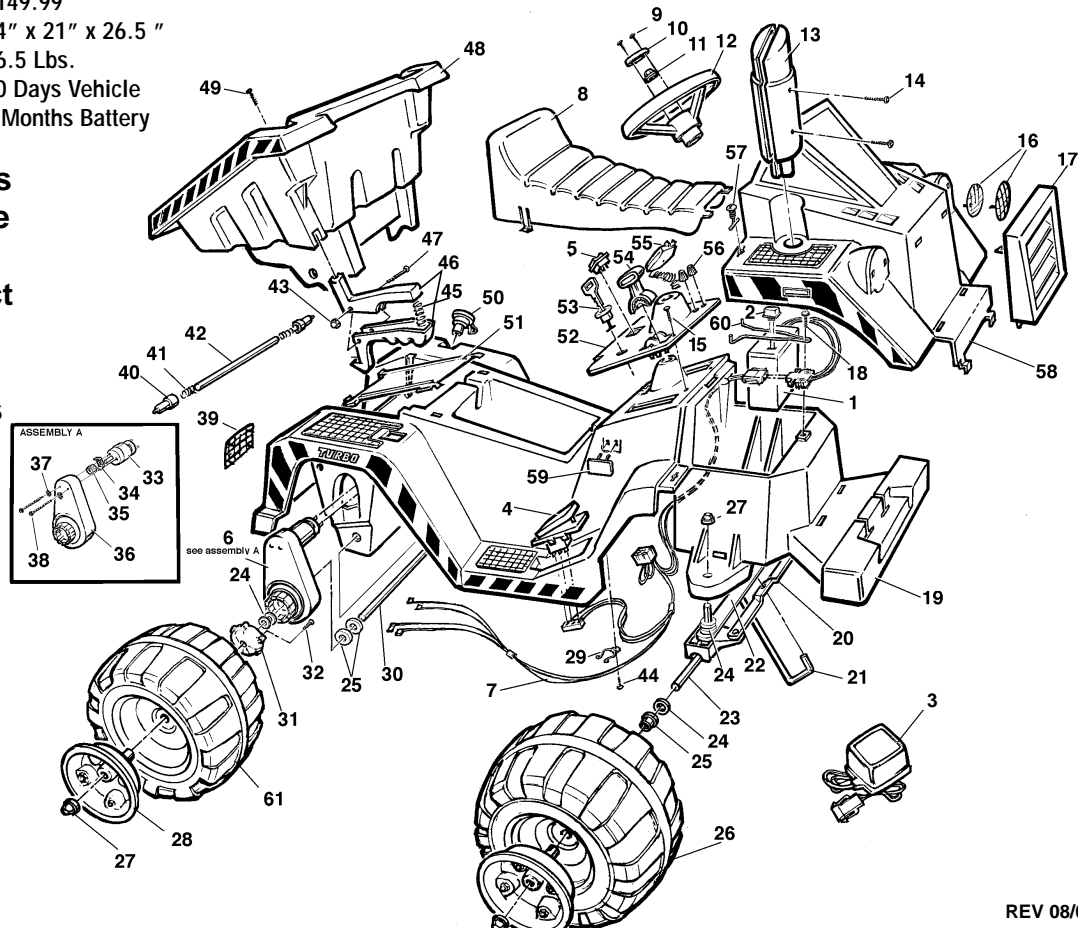

Age Range: 2-6 Yrs.
Weight Limit: 65 Lbs.
Surfaces: Hard & Grass
Speed: 3.5 MPH Forward
2.5 PH Reverse
Colors: Yellow Body
Black Trim
Intro: 3-14-97
Suggested Retail: $149.99
Box Dimensions: 44" x 21" x 26.5"
In-Box Weight: 46.5 Lbs.
Warranty: 90 Days Vehicle
6 Months Battery

78656-9993 Caterpillar Dump Truck

Preschool Series
Super 6 Volt

This product is affected by the PW recall announced Oct 1998. Please confirm that the product is modified or remediated in accordance with policy.

REV 08/04/04

Item No.	Description	Part No.	Qty.	Item No.	Description	Part No.	Qty.	Item No.	Description	Part No.	Qty.
1	Battery, 6 Volt	00801-0712	1	29	Harness Retainer	74550-2299	1		(when depleted, use new 78570-2439)		
2	Thermal Fuse	0801-0610	1	30	Rear Axle N/A	74550-4509	1	58	Front Clip N/A	78656-2319	1
3	Charger, S6 Volt	00801-0974	1	31	Driver N/A	74550-2239	2	59	Power Wheels Emblem Set	74540-9069	1
4	Footboard Assembly	74550-9159	1	32	#10 x 1/2" Screw	0801-0255	2	60	Battery Retainer	74550-4129	1
5	Control Switch	00801-0885	1	<u>33</u>	<u>Motor w/Pinion</u>	<u>74550-9539</u>	2	61	Rear Wheel	74550-2469	2
6	<u>Motor/Gearbox Assembly</u>	<u>74550-9509</u>	2	<u>34</u>	<u>(Comes w/#33)</u>						
7	<u>Wiring Harness Assembly</u>			<u>35</u>	<u>(Comes w/#33)</u>						
	<u>(Include: #5)</u>	<u>74550-9809</u>	1	<u>36</u>	<u>Gearbox</u>	<u>74550-9279</u>	2				
8	Seat	74550-2309	1	<u>37</u>	<u>Star Washer N/A</u>	<u>0801-0330</u>	4				
9	#8 x 1" Screw	0801-0224	2	<u>38</u>	<u>Motor Bolt</u>	<u>0801-0269</u>	4				
10	Steering Wheel Button	74550-2729	1	39	Taillight Guard Set N/A	74550-2219	1				
11	.354 Cap Nut	0801-0215	1	40	Hinge Pin Endcap	74550-2189	2				
12	Steering Wheel	74440-2379	1	41	Hinge Spring	74550-4419	2				
13	Exhaust Stack N/A	74550-2559	1	42	Dump Pivot Pin	74550-4139	1				
14	#6 x 1-1/2" Screw	0801-0221	2	43	Acorn Nut N/A	0801-0218	1				
15	#8 x 3/4" Screw	0801-0223	4	44	#8 x 1/2" Screw	0801-0202	1				
16	Headlight Guard N/A	78656-2339	2	45	Latch Spring	74550-4429	1				
17	Grill	74550-2829	1	46	Dump Bed Handle N/A	78656-205A	1				
18	Truss Hd #8 x 7/8" Screw	0801-0228	2	47	#10 x 1-1/4" Shoulder Bolt	0801-0304	1				
19	Main Body N/A	74550-2109	1	48	Dump Bed N/A	74550-2389	1				
20	Steering Linkage N/A	78610-4229	1	49	#10 x 1" Screw	0801-0220	1				
21	Steering Column	74550-4239	1	50	Gas Cap N/A	74550-2249	1				
22	Cross Bar N/A	78610-4579	1	51	Motor Cover N/A	74550-2489	1				
23	Front Axle N/A	74550-4519	2	52	Dash	74550-2699	1				
24	7/16" Washer	0801-0196	8	53	Key/Housing Assembly	74550-2439	1				
25	7/16" Round Bushing	74550-2689	6	54	Shift Lever	74550-2229	1				
26	Front Wheel N/A	74550-2459	2	55	Microphone	74550-9479	1				
27	.437 Cap Nut	0801-0226	6	56	Radio Knobs	74550-2719	2				
28	Hubcap N/A	74550-2579	4	57	Lock Fastener	78570-2239	2				

PARTS NOT SHOWN

	Main Label Sheet	78656-0310	1
	Small Label Sheet (Bezels)	78656-0320	1
	(located in Lit Bag)		
	Literature Bag N/A	78656-9019	1
	Owner's Manual N/A	78656-0920	1
	Large Parts Bag N/A	78656-9249	1
	Small Parts Bag N/A	786569259A	1
	Hardware Bag	78656-9259B	1

Bold and Underlined parts are to be purchased and installed by Service Centers only. These items may not be sold directly to consumers by Service Centers or Fisher-Price.