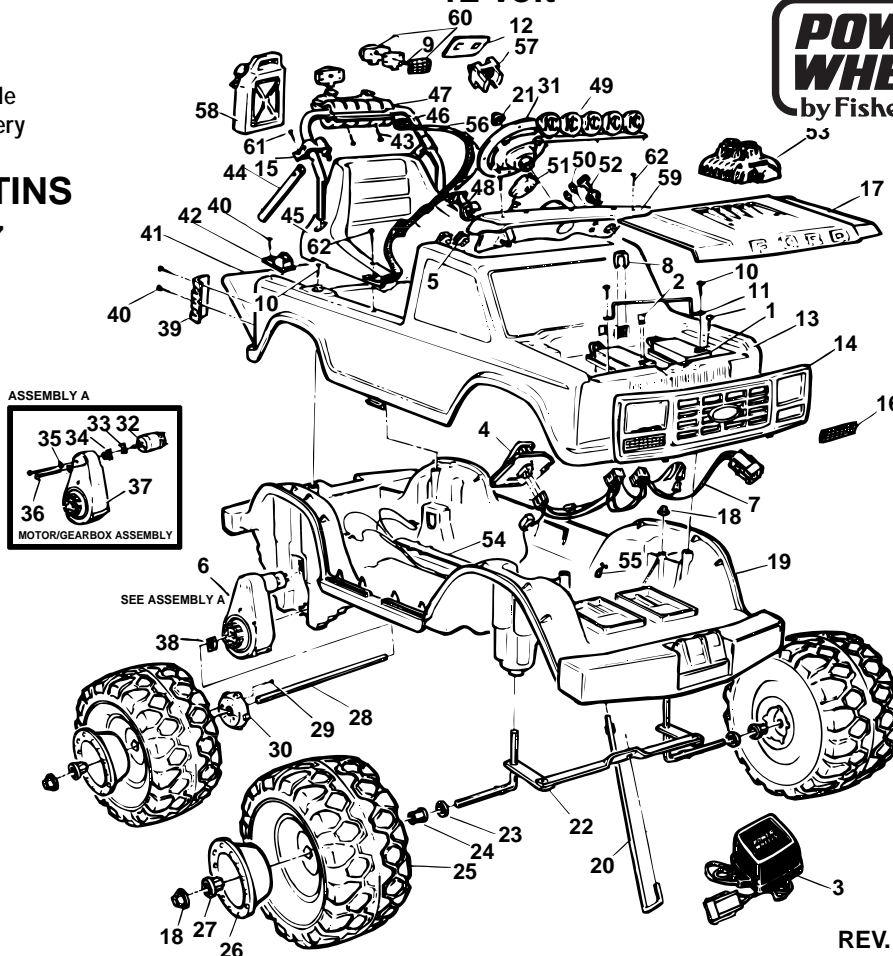

Age Range: 3-7 Yrs.
 Weight Limit: 65 Lbs.
 Surfaces: Hard, Grass & Hills
 Speed: 2.5 / 5.0 MPH Forward
 2.5 MPH Reverse
 Colors: Black Body
 Yellow Trim
 Black Tires
 Flame Decals
 Intro: 1994
 Suggested Retail: \$189.99
 Warranty: 90 Days Vehicle
 6 Months Battery

78640-9993 / 86470 Monster Sound Bigfoot®

Youth Series

12 Volt

SERVICE BULLETINS 142, 144 & 147

This product is affected by the PW recall announced Oct 1998. Please confirm that the product is modified or remediated in accordance with policy.