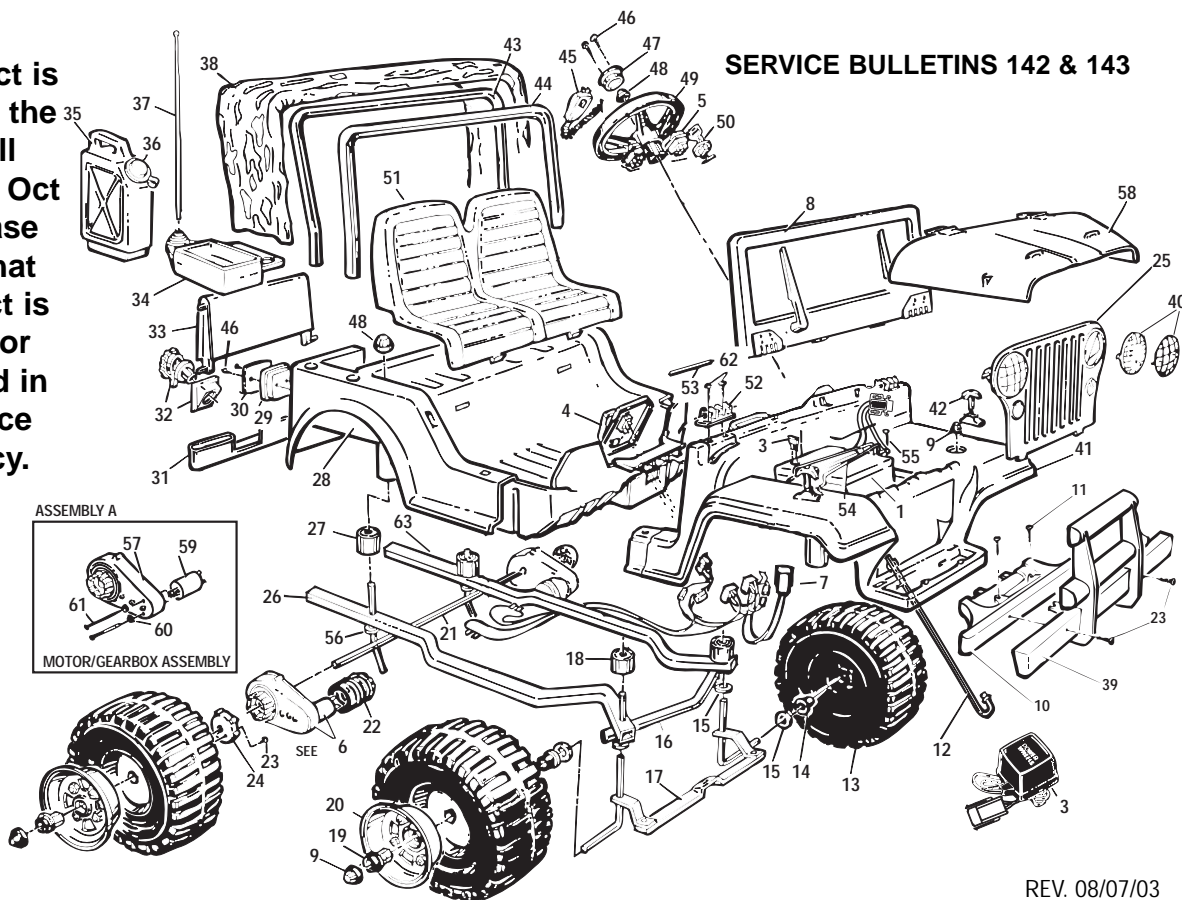

Age Range: 3-7 Yrs.
Weight Limit: 130 Lbs.
Surfaces: Hard, Grass & Carpet
Speed: 2.5 / 5.0 MPH
Colors: Tan
Intro: 1992
Warranty: 90 Days Vehicle
6 Months Battery

78607-9993 / 86265 Jeep Commando

Type H 12 Volt

This product is affected by the PW recall announced Oct 1998. Please confirm that the product is modified or remediated in accordance with policy.

REV. 08/07/03

Item No.	Description	Part No.	Qty.	Item No.	Description	Part No.	Qty.	Item No.	Description	Part No.	Qty.
1	Battery	00801-0712	2	26	Right Siderail N/A	74540-4129	1	51	Seat (sub to black)	N/A	1
2	30 AMP Fuse N/A	0801-0229	2	27	Rear Bushing N/A	74570-2549	2	52	**Windshld Hinge Set N/A	73233-2779	1
3	12 Volt Charger	00801-0973	1	28	Rear Body (N/A)	76819-2239	1	53	Hinge Screw (befor 8-1-94) N/A	0801-0256	2
4	* Footboard Assembly	76817-9159	1	29	Taillight Housing Set	73233-2759	1	54	Battery Retainer	74540-4419	1
5	Control Switch	00801-0885	2	30	Taillight Lens Set	73233-2279	1	55	#10 x 1" Screw	0801-0220	1
6	Motor Gearbox Assem N/A	76819-9519	2	31	Rear Bumper	80008-0011	1	56	5/16" Washer	0801-0253	2
7	* Main Harness	<u>73233-9799</u>	1	32	Gas Cap/Flange Assy N/A.	73233-9249	1	57	<u>Gearbox Only</u>	<u>73233-9269</u>	2
8	Windshield Assembly N/A	80063-0061	1	33	Tailgate N/A	73245-2129	1	58	Hood N/A	76819-2119	1
9	.437 Cap Nut	0801-0226	6	34	Water Can Bracket (N/A)	80007-0000	1	59	<u>Motor/Pinion Assem N/A</u>	<u>76819-9519</u>	2
10	Front Bumper (N/A)	80008-1010	1	35	Water Can and Cap (N/A)	80001-0061	1	60	<u>Star Washer N/A</u>	<u>0801-0331</u>	4
11	8 x 3/4" Screw	0801-0223	2	36	Water Can Cap Only (N/A)	80001-0099	1	61	<u>Motor Bolts N/A</u>	<u>0801-0300</u>	4
12	Steering Column N/A	74560-4239	1	37	Antenna N/A	80002-0000	1	62	#8 x 1/2" Screw	0801-0202	4
13	Wheel N/A	76231-2459	4	38	Nylon Tarp N/A	80012-0000	1	63	Left Siderail N/A	74540-4119	1
14	Axle Bushing	74550-2689	2	39	Brushguard (N/A)	80001-0288	1	PARTS NOT SHOWN			
15	7/16" Washer	0801-0196	4	40	Headlight/Guard Assembly	73233-9339	1	Windshield Decal (N/A)	80017-0205	1	
16	Front Bumper Support N/A	76817-4159	1	41	Front Body N/A	78607-2239	1	Headlight Decal N/A	80017-0049	1	
17	Steering Linkage (N/A)	80055-0045	1	42	Hoodlatch	74440-9559	2	Radiator Decal N/A	74560-6029	1	
18	Front Post Bushing N/A	74570-2539	2	43	Rear Roll-Bar N/A	76229-4219	1	Main Decal N/A	80017-0240	1	
19	Hex Bushing	73233-2559	4	44	Front Roll-Bar N/A	76229-4249	1	Literature Bag N/A	76820-9049	1	
20	Hubcap (N/A)	80033-0025	4	45	Microphone	73233-9479	1	Use & Care Manual N/A	78607-CCCC	1	
21	Rear Axle Assembly N/A	76229-4139	1	46	#8 x 1" Screw	0801-0224	6	Harness w/all switches N/A	CS.896	1	
22	Motor Cover N/A	73233-2489	2	47	Steering Wheel Plug (N/A)	80056-0029	1				
23	#10 x 1/2" Screw	0801-0255	6	48	.354 Cap Nut	0801-0604	3				
24	Driver	73233-2239	2	49	Steering Wheel (sub to black)	74440-2379	1				
25	Grill N/A	76820-9809	1	50	Key Assembly	73233-2439	1				

*See Service Bulletin 142
** See Service Bulletin 143
N/A = Not Available

Bold and Underlined parts are to be purchased and installed by Service Centers only. These items may not be sold directly to consumers by Service Centers or Fisher-Price.