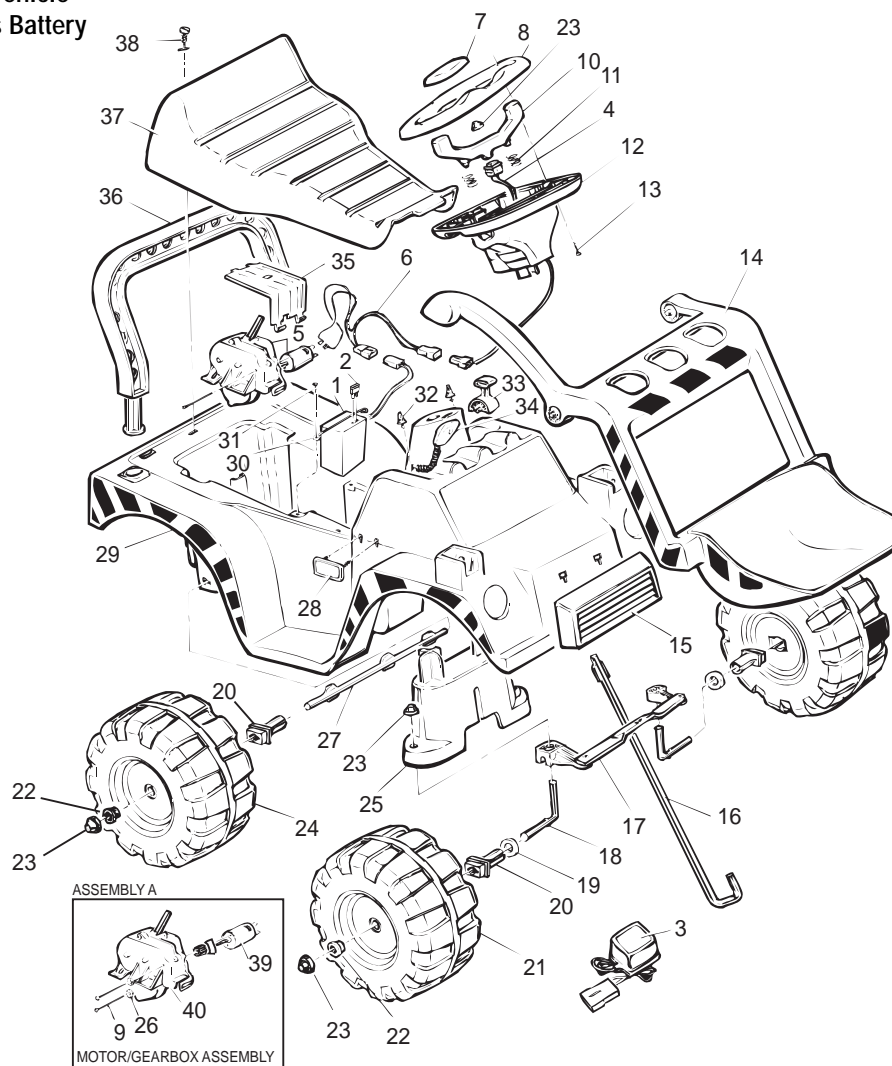

Age Range: 1-3 Yrs.
 Weight Limit: 40 Lbs.
 Surfaces: Hard & Grass
 Speed: 1 MPH
 Colors: Yellow Body
 Black Wheels & Trim

Intro: 9-2-97
 Suggested Retail \$49.99 - 59.99
 Avail: 11/97 - 1997 (limited)
 Warranty: 90 Days Vehicle
 6 Months Battery

78600-9993 Caterpillar Front Loader Jr.

Walmart Exclusive

Toddler Series
 6 Volt

Rev. 07/31/03

Item No.	Description	Part No.	Qty.	Item No.	Description	Part No.	Qty.	Item No.	Description	Part No.	Qty.
1	Battery 6 Volt (4 Amp)	0801-0336	1	19	5/16" Washer	0801-0253	2	37	Seat N/A	78560-2309	1
2	25 Amp Fuse	0801-0151	1	20	Bushing w/Long Extension	78560-2659	4	38	Lock Fastener	78570-2439	1
3	Charger (4 AH)	00801-0976	1	21	Front Wheel N/A	78560-2469	2		(when depleted, use new 78570-2439)		
4	Switch Assm.	78560-9799	1	22	Wheel Bushing	78560-2679	4	39	Motor w/Pinion	74590-9539	1
5	#5 Motor/gearbox Assy	74504-9519	1	23	.354 Cap Nut	0801-0604	7	40	#5 Gear Box w/out Motor	72629-9259	1
6	Main Wiring Harness N/A	78560-2789	1	24	Rear Wheel N/A	78560-2459	2				
7	Steering Wheel Cap N/A	78560-2349	1	25	Module N/A	78560-2189	1				
8	Steering Wheel Cover N/A	78560-2389	1	26	Star Washer N/A	0801-0330	2				
9	Motor Bolt	0801-0269	2	27	Rear Axle	74504-4539	1				
10	Yoke N/A	78560-2359	1	28	PW Emblem Set	74460-9069	1				
11	Yoke Spring N/A	78560-4549	2	29	Body N/A	78560-2109	1				
12	Steering Wheel Base N/A	78560-2329	1	30	Battery Retainer	74504-4429	1				
13	#6 x 1/2" Screw N/A	0801-0274	4	31	#8 x 7/8 Trusshead Screw	0801-0228	2				
14	Scoop N/A	78560-2429	1	32	Dash Knobs	74550-2719	2				
15	Grille N/A	78560-2129	1	33	Shifter	74550-2229	1				
16	Steering Column	74550-4239	1	34	Microphone	74770-9489	1				
17	Steering Linkage N/A	78560-4269	1	35	Motor/Gearbox Cover N/A	78560-2119	1				
18	Front Axle N/A	78560-4509	2	36	Sports Bar N/A	78600-2419	1				