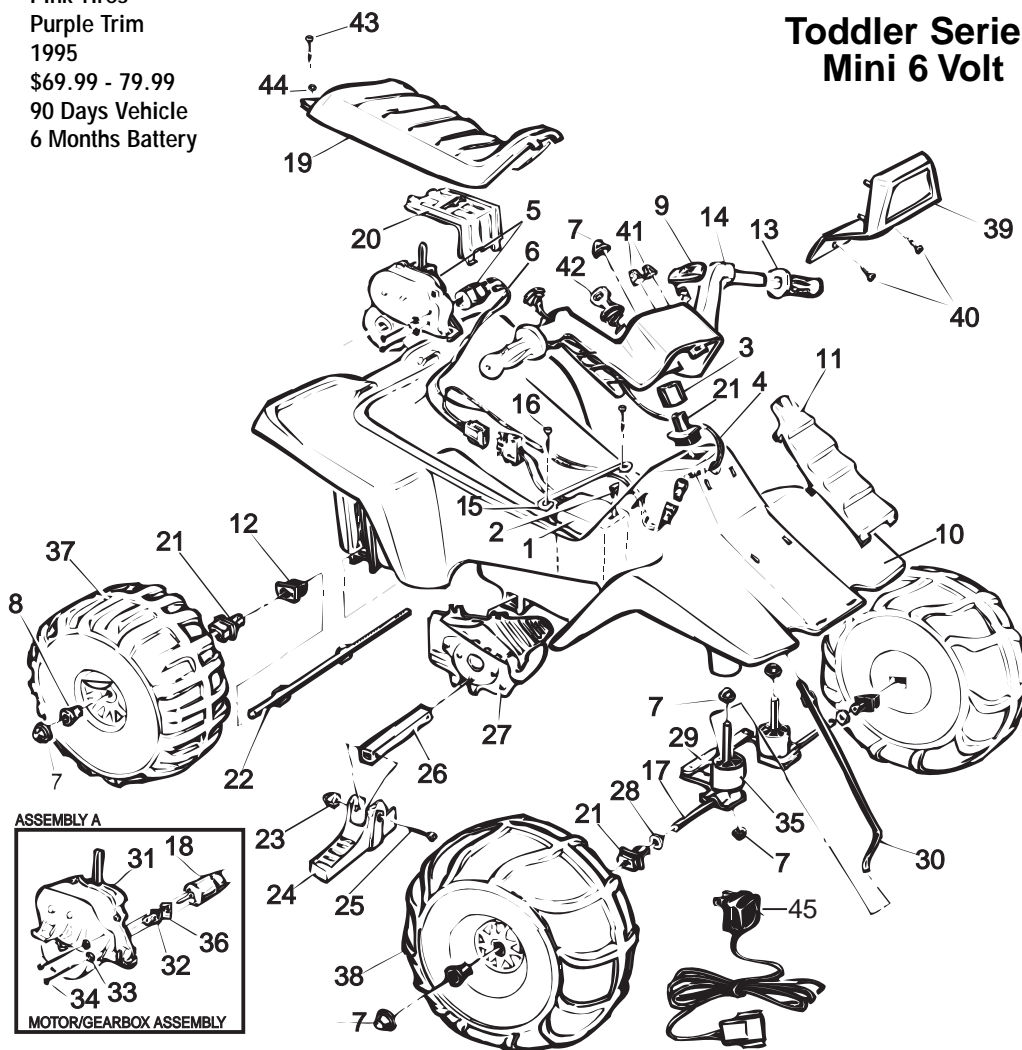

Age Range: 1-3 Years
Weight Limit: 40 Lbs.
Surfaces: Hard & Grass
Speed: 1.0 MPH
Colors: White Body
Pink Tires
Purple Trim

Intro: 1995
Suggested Retail: $69.99 - 79.99
Warranty: 90 Days Vehicle
6 Months Battery

78550-9993 Butterfly Princess®

Toddler Series
Mini 6 Volt

REV. 08/28/03

Item No.	Description	Part No.	Qty.	Item No.	Description	Part No.	Qty.	Item No.	Description	Part No.	Qty.
1	Battery 6 Volt (4 ah)	0801-0336	1	18	Motor	(N/A)	1	36	D Lock Washer	0801-0329	1
2	25 Amp Fuse	0801-0151	1	19	Seat (Lavender) N/A	73680-2819	1	37	Rear Wheel	76980-2469	2
3	Steering Column Spacer N/A	77440-2419	1	20	Motor Cover (N/A)	73560-9489	1	38	Front Wheel N/A	76980-2459	2
4	Switch Assm.	78560-9799	1	21	Bushing w/Long Extension	78560-2659	5	39	Headlight Rim N/A	78550-2219	1
5	#5 Motor/Gearbox Assy (Incl. # 32, 33, 34 and 36)	74504-9519	1	22	Rear Axle	74504-4539	1	40	#10 x 3/4" Screw	0801-0309	2
6	Wiring Harness (Main)	73560-9799	1	23	Acorn Nut N/A	0801-0218	2	41	Knobs N/A	78570-2179	2
7	.354 Cap Nut	0801-0251	8	24	Footpeg (Lavender) N/A	73680-2159	2	42	Key/Housing Assy N/A	74550-2439	1
8	Wheel Bushing	78560-2679	4	25	1-1/4" Shoulder Bolt	0801-0304	2	43	#10 x 1/2" Trusshead Screw N/A	0801-0271	1
9	Microphone N/A	74780-9479	1	26	Footpeg Support	76940-2179	1	44	Rivnut N/A	0801-0314	1
10	Body (N/A)	77440-2109	1	27	False Motor Set N/A	73670-2119	1	45	Charger 6 Volt (4 ah)	00801-0976	1
11	Grill (Lavender) N/A	73680-2809	1	28	5/16" Washer	0801-0253	2	PARTS NOT SHOWN			
12	Bushing w/o Extension	74504-2549	2	29	Steering Linkage	74504-4219	1		Tassels	73680-2129	2
13	Handgrips N/A	73670-2129	2	30	Steering Column N/A	72621-4239	1		Literature Bag N/A	78550-8001	1
14	Handlebar w/Dash N/A	78550-4219	1	31	#5 Gearbox	72629-9259	1		Paper Decal Sheet N/A	78559-0320	1
15	Battery Retainer	74504-4429	1	32	Motor Drive Gear N/A	74504-2259	1		Mylar Decal Sheet N/A	78559-6059	1
16	#8 x 7/8" Trusshead Screw	0801-0228	2	33	Star Washer N/A	0801-0330	2		Battery Foam Pocket	73560-0401	1
17	Front Axle	74504-4509	2	34	Motor Bolt	0801-0269	2				
				35	Front Post Bushing N/A	73680-2539	2				

N/A = Not Available **Bold and Underlined parts are to be purchased and installed by Service Centers only. These items may not be sold directly to consumers by Service Centers or Fisher-Price.**