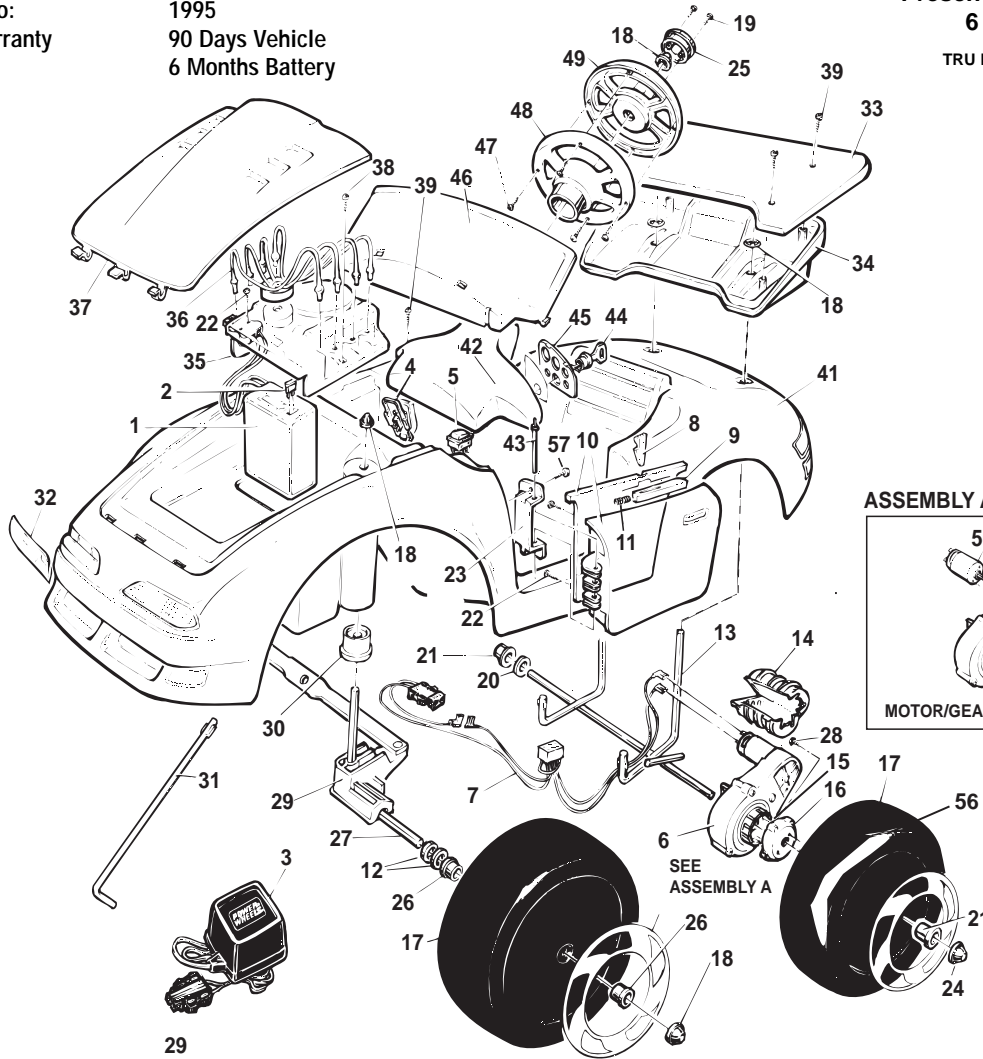

# 78480-9993 Hollywood Minnie

Preschool Series  
 6 Volt  
 TRU Exclusive

REV. 12/04/03

Item No.	Description	Part No.	Qty.	Item No.	Description	Part No.	Qty.	Item No.	Description	Part No.	Qty.
1	Battery, Type H	00801-1234	1	24	.354 Cap Nut (Black)	0801-0227	5	47	#6 x 1/2" Phillips Screw	0801-0222	4
2	25 amp Fuse	0801-0151	1	25	Steering Wheel Cap N/A	78480-2729	1	48	Steering Wheel Base N/A	78480-2369	1
3	Charger, 6 Volt Type H	00801-0975	1	26	Front Axle Bushing	74770-2539	4	49	Steering Wheel Cover N/A	78480-2379	1
4	Footboard Assembly N/A	76803-9159	1	27	Front Axle N/A	78480-4529	2	<u>50</u>	<u>Motor</u>	<u>74590-9539</u>	<u>1</u>
5	<u>Control Switch</u>	<u>00801-0885</u>	<u>1</u>	28	#10 x 3/4" Screw	0801-0255	5	51	D Lock Washer (removed)	0801-0329	1
6	Motor/Gearbox Assy	74780-9509	1	29	Steering Linkage N/A	78480-4259	1	52	<u>Motor Drive Gear (removed)</u>	<u>74550-2269</u>	<u>1</u>
7	<u>Wiring Harness N/A</u>	<u>78480-9799</u>	<u>1</u>	30	Post Bushing	74770-2669	2	53	<u>Gearbox</u>	<u>74580-9269</u>	<u>1</u>
8	Door Latch Trigger (N/A)	78480-2219	1	31	Steering Column (N/A)	80054-0017	1	54	<u>Motor Bolts</u>	<u>0801-0269</u>	<u>2</u>
9	Door Latch (N/A)	78480-2229	1	32	Headlight Lens Set N/A	80030-0018	1	55	<u>Star Washer N/A</u>	<u>0801-0330</u>	<u>2</u>
10	Inner/Outer Door Set (N/A)	78480-9019	1	33	Spoiler Cover N/A	78480-2429	1	56	Traction Band Set N/A	78480-2449	1
11	Door Latch Spring N/A	78480-4519	6	34	Spoiler Base (N/A)	78480-2439	1	57	#10 x 3/4" Screw	0801-0309	1
12	5/16" Washer	0801-0253	1	35	Pretend Engine N/A	74771-2119	1	PARTS NOT SHOWN			
13	Rear Axle Assembly N/A	78480-4549	1	36	Pretend Engine Plug Wires	78480-2129	1	Decal Sheet (Vinyl) N/A	78480-0320	1	
14	Motor Cover	74750-2359	1	37	Hood N/A	78480-9119	1	Decal Sheet (Mylar) N/A	78480-0330	1	
15	Spacer	73233-2369	1	38	#8 x 7/8" Trusshead Screw	0801-0228	2	Wire Harness Fastener N/A	0801-0311	1	
16	Wheel Driver	73233-2239	1	39	#8 x 3/4" Plascrow	0801-0223	2	Literature Bag N/A	78480-9029	1	
17	Wheel N/A	78480-2459	4	40	.354 Retainer w/o Body N/A	0801-0252	2	<b><u>Bold and Underlined parts are to be purchased and installed by Service Centers only. These items may not be sold directly to consumers by Service Centers or Fisher-Price.</u></b>			
18	.437 Cap Nut (Black)	0801-0548	2	41	Body N/A	78480-2109	1				
19	Screw, Plastilock 1" N/A	0801-0224	2	42	Dashboard N/A	78480-2259	1				
20	7/16" Washer	0801-0196	1	43	Hinge Pin N/A	0801-0194	1				
21	Rear Axle Bushing	74550-2689	3	44	Key/Housing Assembly N/A	74550-2439	1				
22	#8 x 1/2" Phillips Plascrow	0801-0202	5	45	Dash Cover Plate N/A	78480-2699	1				
23	Door Hinge Support N/A	78480-2029	1	46	Windshield N/A	78480-2739	1				