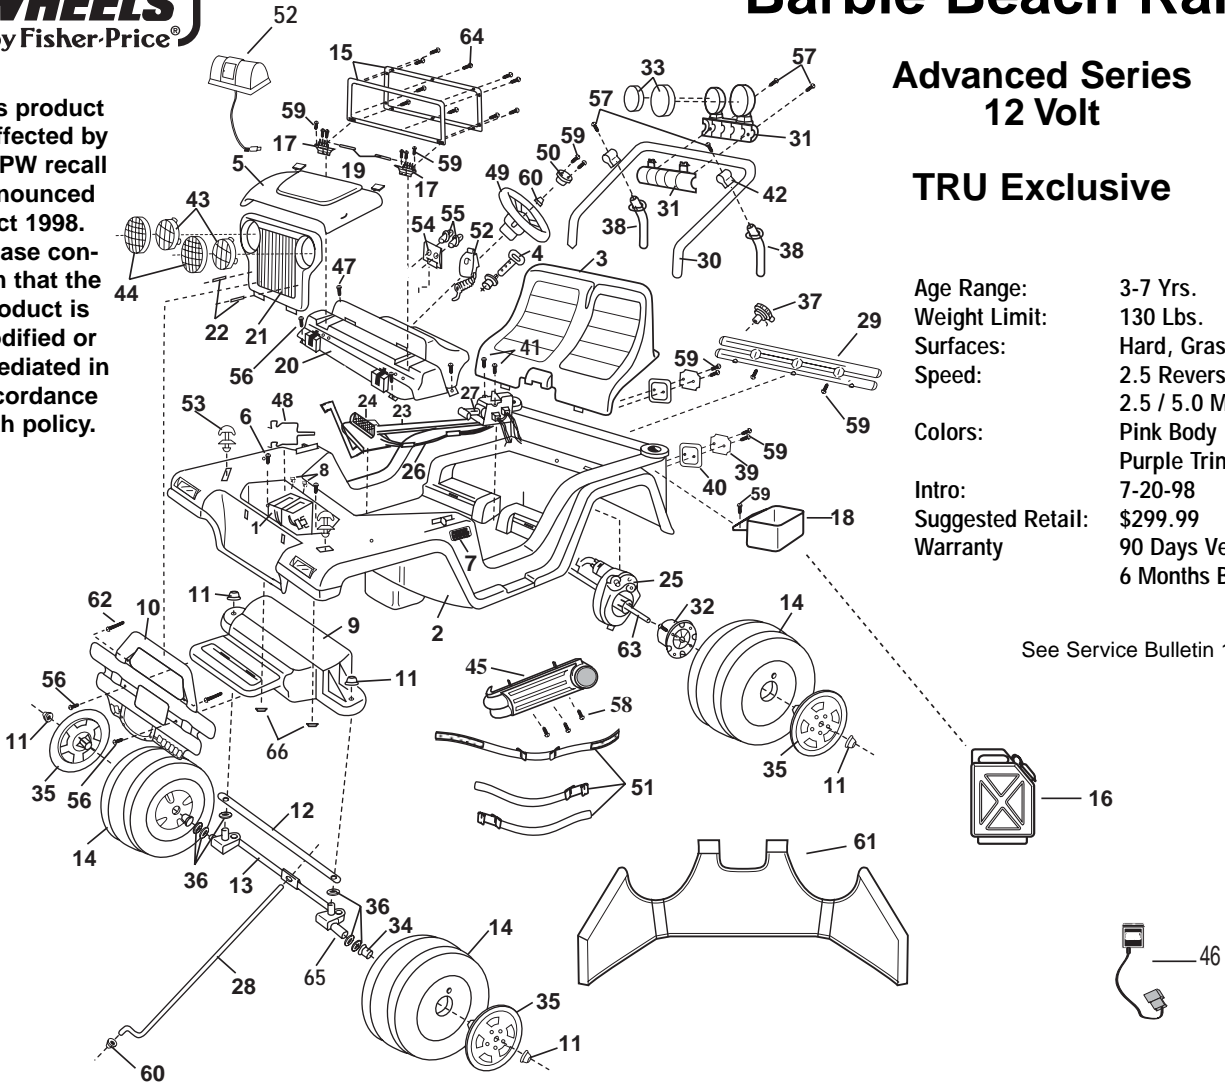

78477-9993

Barbie Beach Ranger

Advanced Series
12 Volt

TRU Exclusive

Age Range: 3-7 Yrs.
Weight Limit: 130 Lbs.
Surfaces: Hard, Grass & Hills
Speed: 2.5 Reverse
2.5 / 5.0 MPH Forward
Colors: Pink Body
Purple Trim
Intro: 7-20-98
Suggested Retail: $299.99
Warranty: 90 Days Vehicle
6 Months Battery

This product is affected by the PW recall announced Oct 1998. Please confirm that the product is modified or remediated in accordance with policy.

See Service Bulletin 166

Rev. 07/10/03

Item No.	Description	Part No.	Qty.	Item No.	Description	Part No.	Qty.	Item No.	Description	Part No.	Qty.
1	*Battery	0801-0431	2	29	Rear Bumper	78477-2039	1	57	#6 x 1-1/2" Screw (Black/Blunt)	0801-0469	4
2	Body (N/A)	78477-2109	1	30	Sport Bar	76960-9219	1	58	#8 x 3/4" Screw (Black)	0801-0223	6
3	Seat	78477-2309	1	31	KC™ Light Rack - Assembly	78477-9199	1	59	#8 x 1" Screw (Black)	0801-0224	15
4	Key/Housing Assembly	78490-9369	1	32	Wheel Driver	74460-2249	2	60	.354 Cap Nut (Black)	0801-0215	2
5	Hood	78477-6119	1	33	KC™ Light Cover	76960-2319	2	61	Canopy Assembly with Bag	78477-9599	1
6	5/16" x 51/2" Hex Bolt	0801-0605	2	34	Axle Bushing	74550-2689	2	62	#8 x 4" Screw (Black)	0801-0516	2
7	PW Emblem	74460-9069	2	35	Hubcap	74440-2579	4	63	Rear Axle	74440-4519	1
8	Thermal Fuse	0801-0610	2	36	7/16" Washer	0801-0196	4	64	#8 x 1-1/4" Screw (Black)	0801-0216	10
9	Front Module	78477-2019	1	37	Gas Cap	78477-2089	1	65	Front Axle	74440-4509	2
10	Brushguard	78477-2189	1	38	Sport Bar Support	76960-2629	2	66	5/16" Hex Nyloc Nut	0801-0193	2
11	.437 Cap Nut (White)	0801-0227	6	39	Taillight Lens Set	73233-2279	1	PARTS NOT SHOWN			
12	Cross Bar	74460-4419	1	40	Taillight Housing Set	78477-2759	1	Label Main Sheet	78477-0310	1	
13	Steering Linkage Assy.	74440-9419A	1	41	#8 x 7/8" Screw (Silver)	0801-0228	2	*Literature Bag	78477-9019	1	
14	Wheel, 14"	78477-2459	4	42	Sport Bar Bracket Set	78477-2179	1	*Large Parts Bag	78477-9259	1	
15	Windshield Set (Front/Rear)	78477-9619	1	43	Headlight Lens (Blue)	74440-2879	2	*Small Parts Bag	78477-9249	1	
16	Water Bottle with Cap	78608-2239	1	44	Headlight Lens Guard	78477-2339	2	#7 Gearbox w/o Motor	78477-9529	2	
17	Windshield Bracket	78477-2639	2	45	Side Pipe Set	78477-9049	1	Motor w/Pinion	74460-9579	2	
18	Water Bottle Holder	78477-2149	1	46	*12v Charger	0801-0225	1	Clip Adhesive	0801-0313	1	
19	Hinge Pin	0801-0257	2	47	#10 x 1/2" Screw (Black)	0801-0540	2	*Use & Care Manual	78477-0920	1	
20	Dash	78477-2689	1	48	*Battery Retainer	78490-4019	1	Footswitch	0801-0147	1	
21	Grille	78477-2849	1	49	Steering Wheel	78477-2379	1	1/4" x 1-1/2" Roll Bar Screws (N/A)	0801-0467	2	
22	Brushguard Spacer	78477-2069	2	50	Steering Wheel Cap	78477-2369	1	(order small parts bag)			
23	Channel Cover	78477-2289	1	51	Seatbelt Set	76960-5339	1	Brushguard Spacer Tube (N/A)	78477-2369	2	
24	Footboard Assembly	78477-9829	1	52	Siren/Microphone	78477-9449	1	(order small parts bag)			
25	#7 Gearbox w/Motor	78477-9519	2	53	Hood Latch	76960-9419	2	*Hardware Bag		1	
26	*Harness Assembly	78490-9799	1	54	Knob Plate	78477-2719	1				
27	Shifter Assembly	78477-9139	1	55	Dash Knob	74550-2719	2				
28	Steering Column	74460-4129	1	56	#10 x 1" Screw (Black)	0801-0220	4				

*See Service Bulletin 166

N/A = Not Available

Bold and Underlined parts are to be purchased and installed by Service Centers only. These items may not be sold directly to consumers by Service Centers or Fisher-Price.