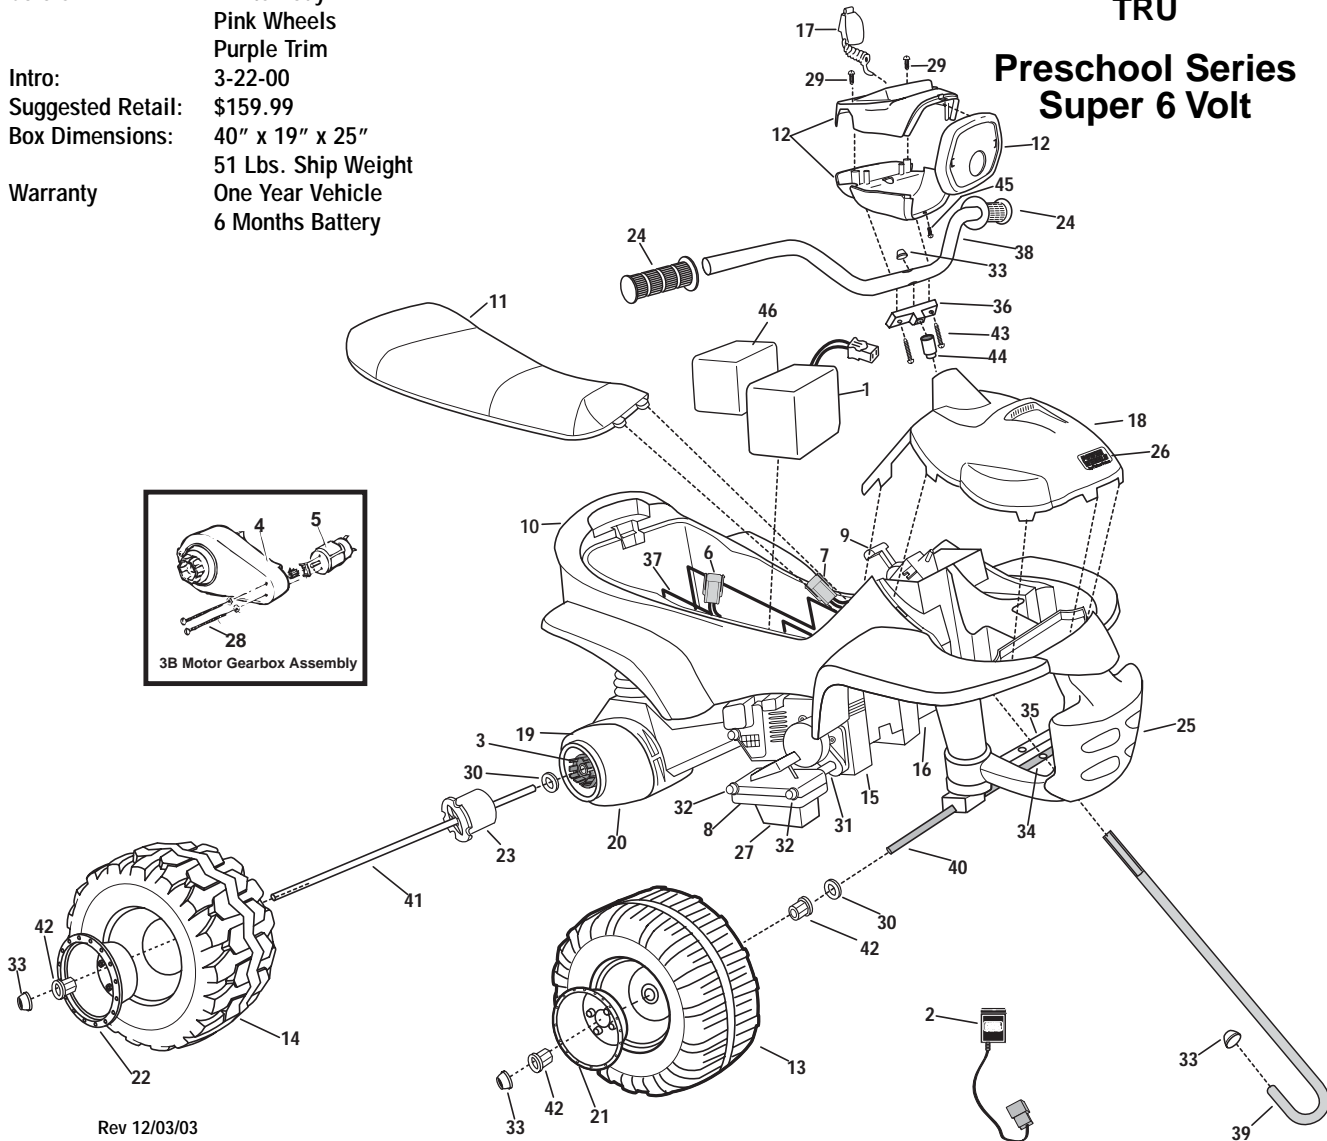

Age Range: 3-6 Yrs.
Weight Limit: 65 Lbs.
Surfaces: Hard, Grass & Hills
Speed: 3.5 MPH Forward & Reverse
Colors: White Body
Pink Wheels
Purple Trim

Intro: 3-22-00
Suggested Retail: $159.99
Box Dimensions: 40" x 19" x 25"
51 Lbs. Ship Weight
Warranty: One Year Vehicle
6 Months Battery

78476-9993 Barbie Trail Rider TRU

Preschool Series Super 6 Volt

Rev 12/03/03

Item No.	Description	Part No.	Qty.	Item No.	Description	Part No.	Qty.	Item No.	Description	Part No.	Qty.
Working / Electrical Parts											
1	S6 V Battery	00801-0712	1	20	Motor Housing Bottom N/A	74558-2159	1	40	Front Axle .437 dia	74110-4509	1
2	S6 Volt Charger	00801-0974	1	21	Hubcap / Front	73233-2579	2	41	Rear Axle 437 dia	74110-4549	1
3	3B Motor Gearbox Assembly	74180-9519	2	22	Hubcap / Rear	74590-2579	2	42	Hex Bushing	73233-2559	6
4	Gearbox w/out Motor	74550-9279	2	23	Driver (10 Rib)	74460-2249	2	43	#8 x 2" Screw ord 78476-9269 N/A	0801-0298	2
5	Motor Pinion Assembly	74580-9539	2	24	Handgrip Set	74557-2219	1	44	Steering Bushing	78476-2259	1
6	Wiring Harness: Motor	78476-9799	1	25	Brushguard	74558-2079	1	45	6 x 1/2" Screw	0801-0222	1
7	Wiring Harness: Shifter	78476-9789	1	26	PW Emblem	74460-9069	1	46	Foam Spacer	75560-0400	1
8	Footboard Assembly	74527-9169	1	27	Footboard / Lower	74558-2179	1	Parts Not Shown			
9	Shifter Assembly	75547-9439	1	Hardware / Metal Parts				28	Motor Bolts	0801-0269	2
Plastic / Other Parts				29	#8 x 1" Screw N/A	0801-0224	2	Large Parts Bag N/A	78476-9249	1	
10	Body (N/A)	78476-9109	1	30	7/16" Washer	0801-0196	4	Small Parts Bag	78476-9259	1	
11	Seat	B2008-2309	1	31	Footboard Support	76262-4439	2	Hardware Bag	78476-9269	1	
12	Headlight Assembly	78475-9329	1	32	.354 Cap Nut (white)	0801-0548	4	Literature Bag	78476-9019	1	
13	Wheel / Front	78475-2459	2	33	.437 Cap Nut - (white)	0801-0227	6	Owner's Manual N/A	78476-0920	1	
14	Wheel / Rear	74558-2469	2	34	Steering Linkage Assm.	74110-9239	1	Decal Sheet	78476-0310	1	
15	False Motor Cover / Right N/A	74558-2059	1	35	Crossbar	73690-4639	1	Clip Adhesive	0801-0313	1	
16	False Motor Cover / Left	74558-2069	1	36	Powdered Metal Neck	76816-4289	1	Cap Nut Assembly Tool	78640-2629	1	
17	Microphone	74110-9479	1	37	Battery Retainer	74110-4429	1	Left Footrest	74558-2189	1	
18	Cowling Assembly	74558-9099	1	38	Handlebar	78475-4219	1	Footswitch	0801-0933	1	
19	Motor Housing Top N/A	74558-2149	1	39	Steering Column	74110-4249	1				

N/A = Not Available

Bold and Underlined parts are to be purchased and installed by Service Centers only. These items may not be sold directly to consumers by Service Centers or Fisher-Price.