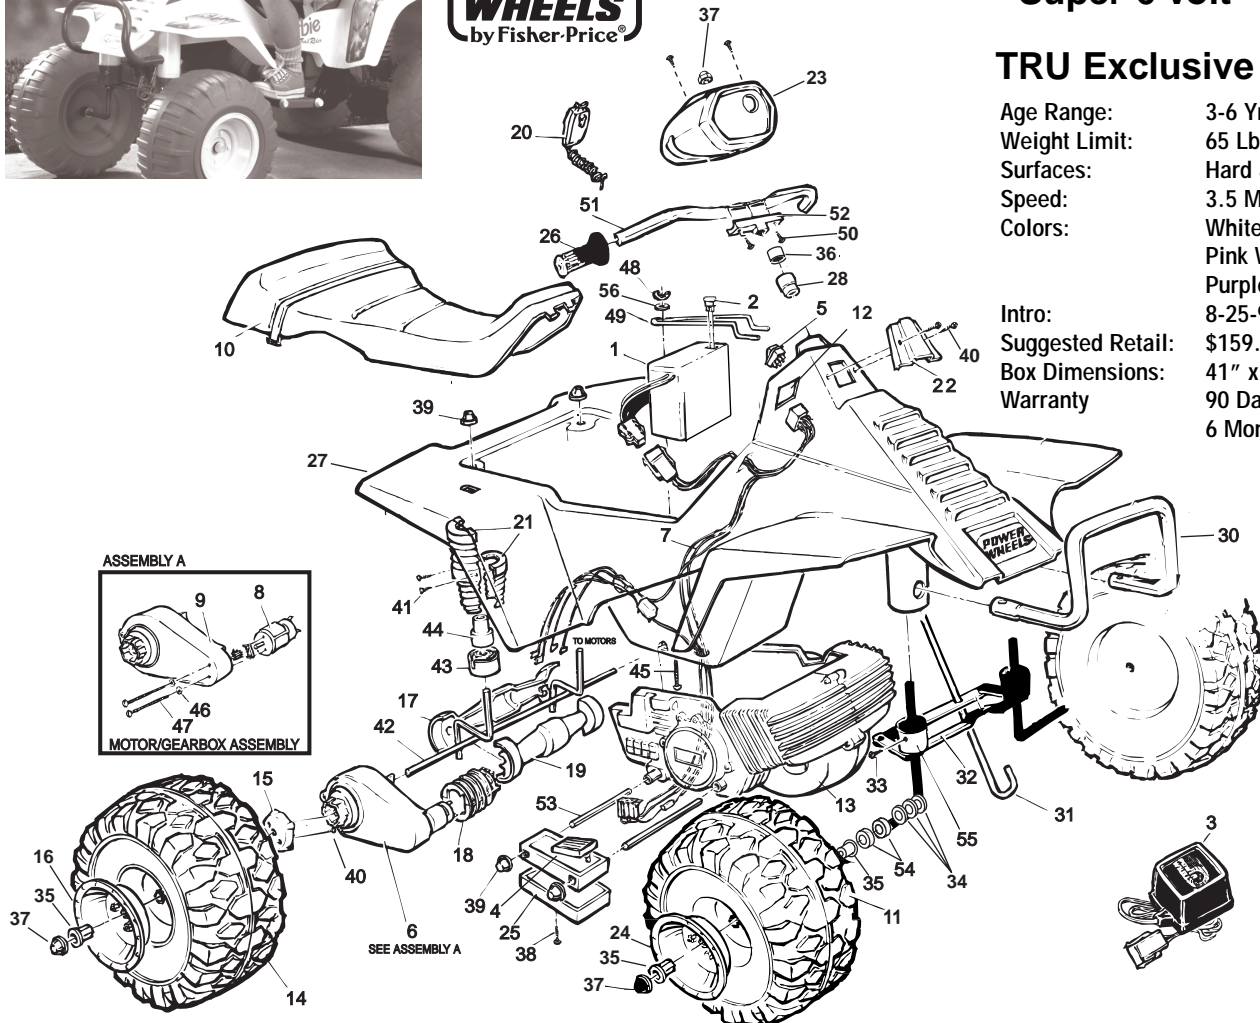

# 78475-9993 Barbie Trail Rider

Preschool Series  
Super 6 Volt

## TRU Exclusive

Age Range: 3-6 Yrs.  
Weight Limit: 65 Lbs.  
Surfaces: Hard & Grass  
Speed: 3.5 MPH Fwd & Rev  
Colors: White Body  
Pink Wheels  
Purple Trim

Intro: 8-25-98  
Suggested Retail: \$159.99  
Box Dimensions: 41" x 18" x 25"  
Warranty: 90 Days Vehicle  
6 Months Battery