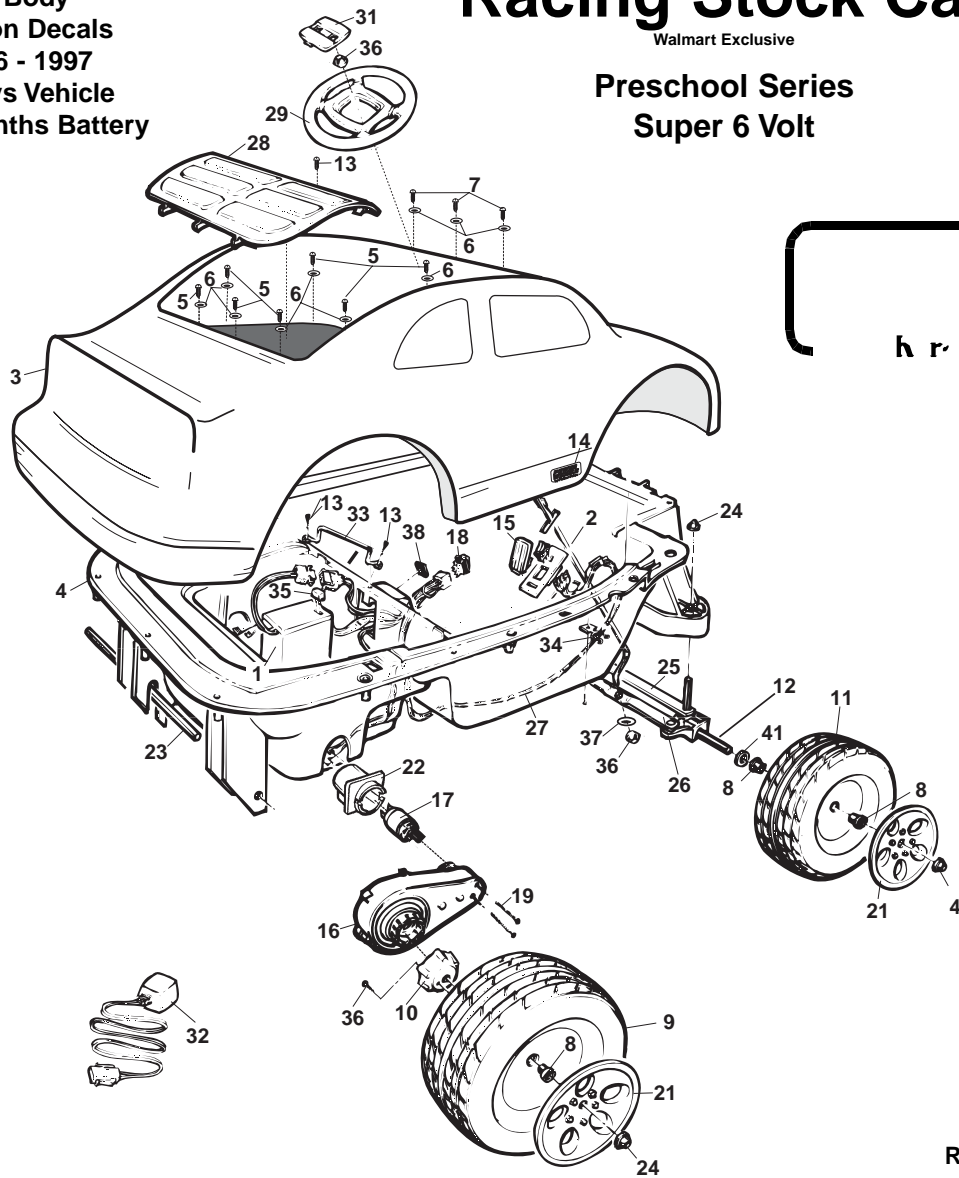

Age Range: 3-6 Yrs  
 Weight Limit: 65 Lbs.  
 Surfaces: Hard & Grass  
 Speed: 3.5 MPH  
 Colors: Yellow Body  
 Cartoon Decals  
 Available: 9-17-96 - 1997  
 Warranty: 90 Days Vehicle  
 60 Months Battery

# 77565-9993 Cartoon Network Wacky Racing Stock Car

Walmart Exclusive

Preschool Series  
 Super 6 Volt

This product is affected by the PW recall announced Oct 1998. Please confirm that the product is modified or remediated in accordance with policy.