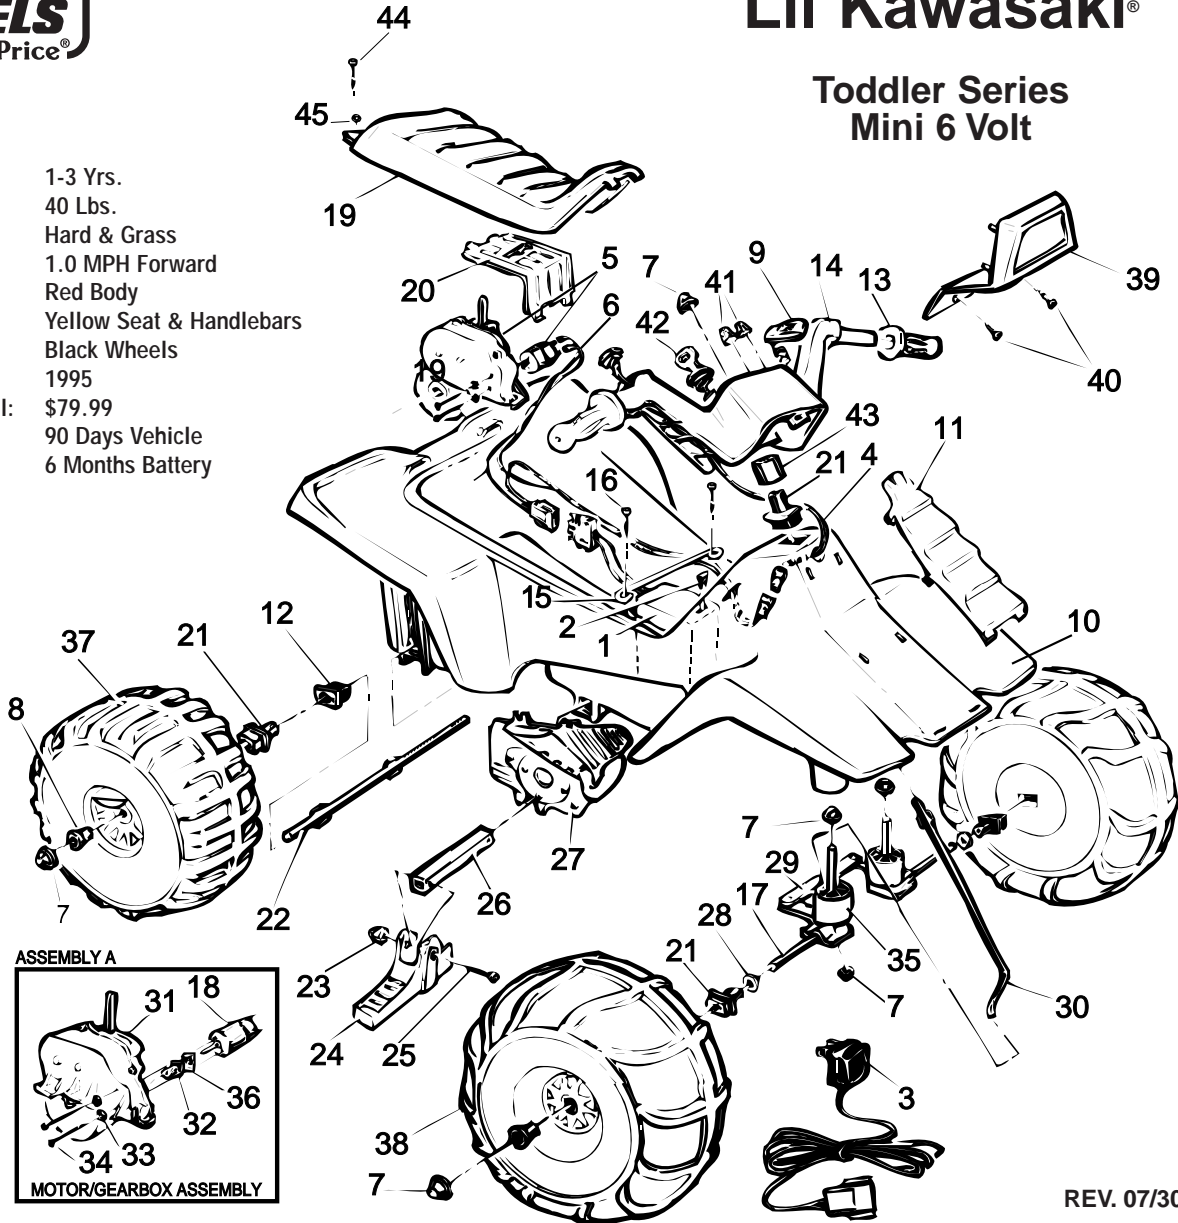

77440-9993 Lil Kawasaki®

Toddler Series Mini 6 Volt

Age Range: 1-3 Yrs.
 Weight Limit: 40 Lbs.
 Surfaces: Hard & Grass
 Speed: 1.0 MPH Forward
 Colors: Red Body
 Yellow Seat & Handlebars
 Black Wheels

Intro: 1995
 Suggested Retail: \$79.99
 Warranty: 90 Days Vehicle
 6 Months Battery