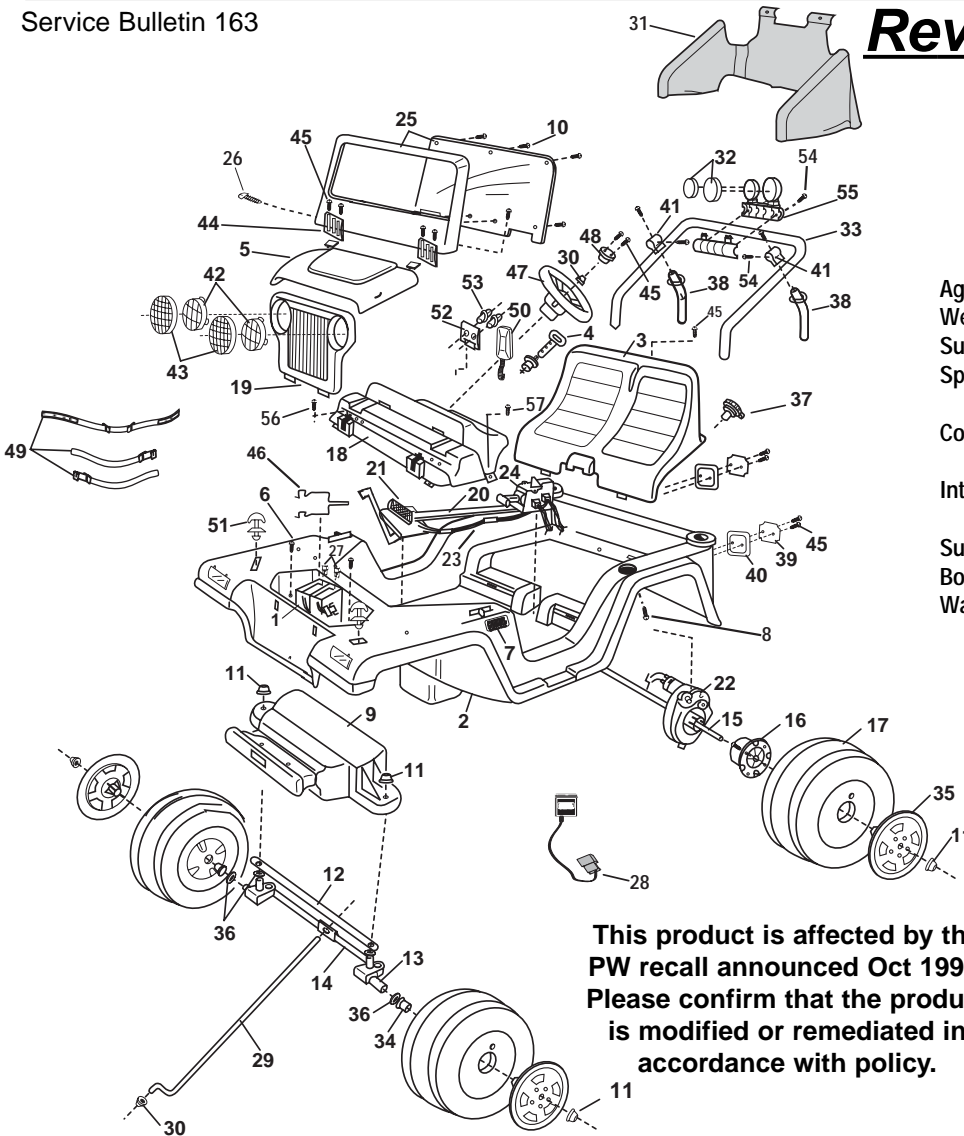

# This diagram for Sun Jammers made on or after 5-3-98

Service Bulletin 163

# Revised 76960-9993 Sun Jammer

### Advanced Series 12-VOLT

Age Range: 3-7 Yrs.  
 Weight Limit: 130 Lbs.  
 Surfaces: Hard, Grass & Hills  
 Speed: 2.5 MPH Reverse  
 5.0 MPH Forward  
 Colors: White Body  
 Pink Trim  
 Intro: 12-11-96 (original)  
 5-3-98 (this version)  
 Suggested Retail: \$229.99  
 Box Dimensions: 49" x 20" x 33" / 70 Lbs.  
 Warranty: 90 Days Vehicle  
 6 Months Battery

#### 76960-9993 Sun Jammer Phase 2 (New parts can not retro-fit original style)

- Batteries moved from under seat to under hood
- New front module
- New dash (more leg room)
- New windshield / frame assembly
- New windshield brackets
- New steering column (shorter)
- New electrical assembly (footboard, harness & shifter)
- New battery retainer (no screws necessary)
- New seat (lock fastener changed to screw)
- New manual
- New main decal sheet (dash & license plate updated)
- Screw quantities changed
- Motor covers removed
- Shifter now has a lock out screw instead of a pull out pin