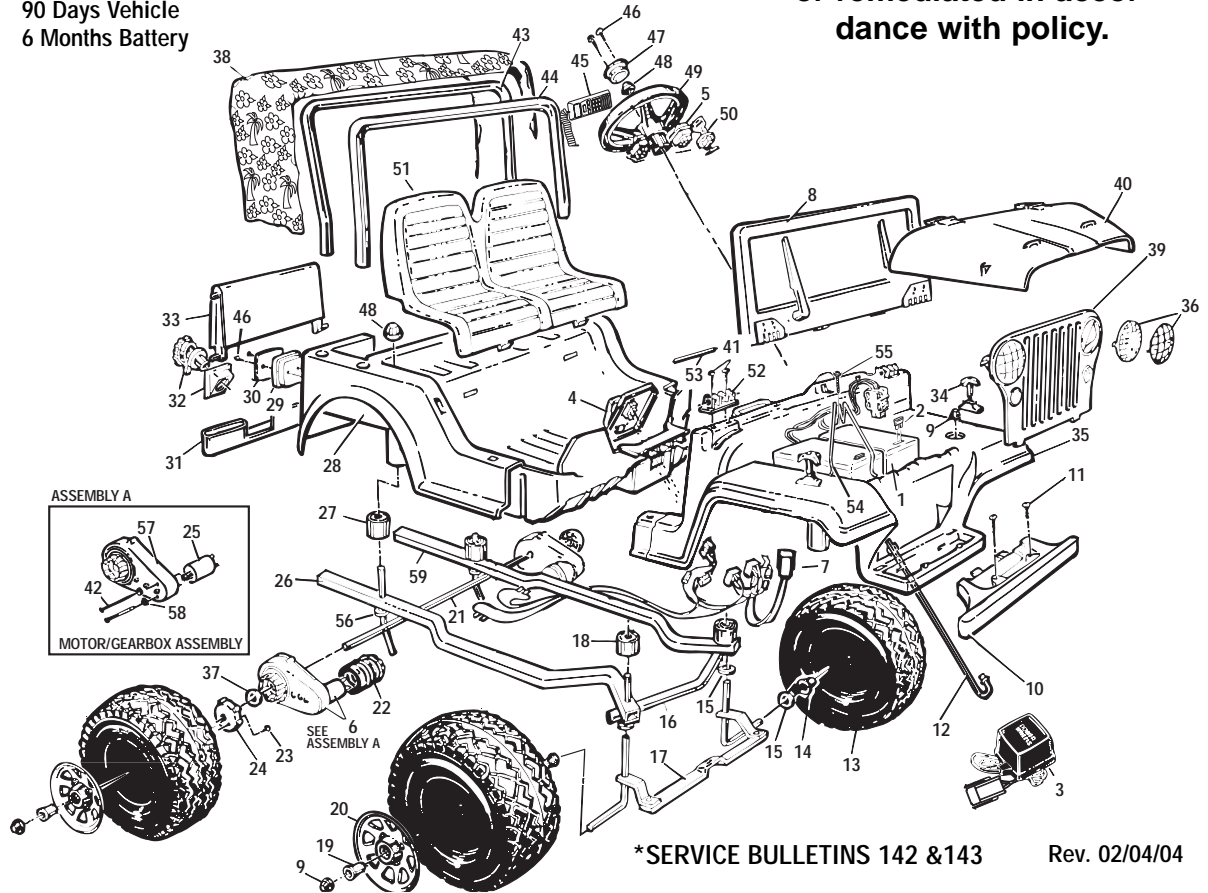

Age Range: 3-6 Yrs.  
 Weight Limit: 130 Lbs.  
 Surfaces: Hard, Grass & Hills  
 Speed: 2.5 / 5.0 MPH Forward  
 2.5 MPH Reverse  
 Colors: White Body  
 Pink Wheels  
 Pink Trim  
 Intro: 1993  
 Suggested Retail: \$149.99  
 Warranty: 90 Days Vehicle  
 6 Months Battery

# 76821-9993 / 86280 Barbie™ Beach Cruiser™ Advanced Series Type H / 12 Volt

This product is affected by the PW recall announced Oct 1998. Please confirm that the product is modified or remediated in accordance with policy.