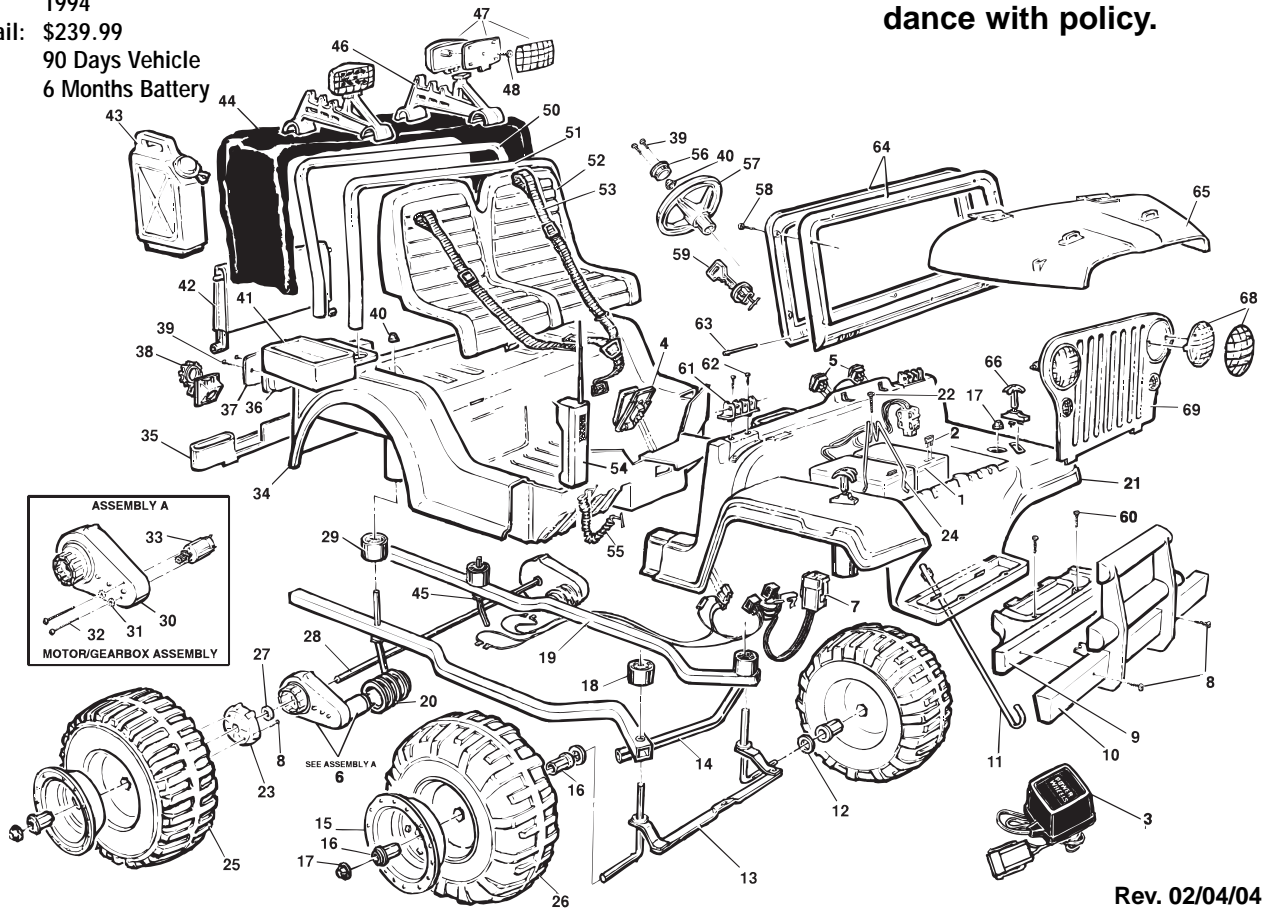

Use this diagram for Jeeps made before 8/17/95

Age Range: 3-7 Yrs.
Weight Limit: 130 Lbs.
Surfaces: Hard, Grass & Hills
Speed: 2.5 / 5.0 MPH
Colors: Tan Body
Blue Trim
Intro: 1994
Suggested Retail: $239.99
Warranty: 90 Days Vehicle
6 Months Battery

76820-9993 / 86290

JEEP® COMMANDO Advanced Series 12 Volt

This product is affected by the PW recall announced Oct 1998. Please confirm that the product is modified or remediated in accordance with policy.

Rev. 02/04/04

Item No.	Description	Part No.	Qty.	Item No.	Description	Part No.	Qty.	Item No.	Description	Part No.	Qty.
1	Battery	00801-0712	2	27	Wheel Spacer	73233-2369	2	54	Command Phone N/A	76820-9449	1
2	30 Amp Fuse N/A	0801-0229	2	28	Rear Axle N/A	76229-4139	1	55	Phone Cord N/A	76820-2479	1
3	12 Volt Charger	00801-0973	1	29	Rear Bushing N/A	74570-2549	2	56	Steering Wheel Button	N/A	1
4	Footboard Assembly N/A	73233-9159	1	<u>30</u>	<u>4A Gearbox Only</u>	<u>73233-9269</u>	<u>2</u>	57	Steering Wheel N/A	76820-2329	1
<u>5</u>	<u>Control Switch</u>	<u>00801-0885</u>	<u>2</u>	<u>31</u>	<u>Star Washer N/A</u>	<u>0801-0331</u>	<u>4</u>	58	#8 x 1-1/4" Screw N/A	0801-0216	10
6	4A Motor/Gearbox Assy.	76819-9519	2	<u>32</u>	<u>Motor Bolt N/A</u>	<u>0801-0300</u>	<u>4</u>	59	Key Assembly	73233-2439	1
<u>7</u>	<u>Harness</u>	<u>73233-9799</u>	<u>1</u>	<u>33</u>	<u>Motor N/A</u>	<u>76229-0640</u>	<u>2</u>	60	#8 x 3/4" Screw	0801-0223	2
8	#10 x 1/2" Screw	0801-0255	6	34	Rear Body (N/A)	76819-2239	1	61	Windshield Hinge N/A	74570-2769	2
9	Front Bumper N/A	74570-2519	1	35	Rear Bumper N/A	74570-2529	1	62	#8 x 1/2" Screw	0801-0202	4
10	Brush Guard N/A	74570-2259	1	36	Taillight Housing Set N/A	74570-2759	1	63	Hinge Pin	0801-0257	2
11	Steering Column N/A	74560-4239	1	37	Taillight Lens Set	73233-2279	1	64	Windshield Frame Set	74460-9619	1
12	7/16" Washer	0801-0196	4	38	Gas Cap/Flange Assem N/A	74570-9249	1	65	Hood N/A	76819-2119	1
13	Steering Link Assem N/A	74540-4249	1	39	#8 x 1" Screw	0801-0224	6	66	Hoodlatch N/A	76820-9039	2
14	Bumper Support N/A	76817-4159	1	40	.354 Cap Nut	0801-0604	3	68	Headlight Guard/Lens Assembly	74570-9339	1
15	Hubcap	73233-2579	4	41	Water Can Bracket N/A	76820-2049	1	69	Grill	76820-9809	1
16	Hex Bushing	73233-2559	6	42	Tailgate N/A	73245-2129	1				
17	.437 Cap Nut	0801-0226	6	43	Water Can	78608-2239	1	PARTS NOT SHOWN			
18	Front Bushing N/A	74570-2259	2	44	Canopy N/A	76820-5519	1	Radiator Sheet N/A	74560-6029	1	
19	Siderail Right N/A	74540-4129	1	45	5/16" Washer	0801-0253	2	Main Decal N/A	N/A	1	
20	Motor Cover N/A	73233-2489	2	46	KC Light Rack N/A	76820-2239	2	Literature Bag N/A	76820-9049	1	
21	Front Body (N/A)	76820-2259	1	47	KC Light/Guard Assem N/A	76820-9219	1	Siderail Left N/A	74540-4119	1	
22	#10 x 1" Screw	0801-0220	1	48	#6 x 1/2" Screw	0801-0222	2				
23	Driver	73233-2239	2	50	Rear Light Bar N/A	76229-4219	1				
24	Battery Retainer	74540-4419	1	51	Front Light Bar N/A	76229-4249	1				
25	Rear Wheel N/A	76231-2459	2	52	Seat N/A	76820-2309	1				
26	Front Wheel N/A	76266-2459	2	53	Seatbelt Set N/A	78608-5519	1				

N/A = Not Available

Bold and Underlined parts are to be purchased and installed by Service Centers only. These items may not be sold directly to consumers by Service Centers or Fisher-Price.