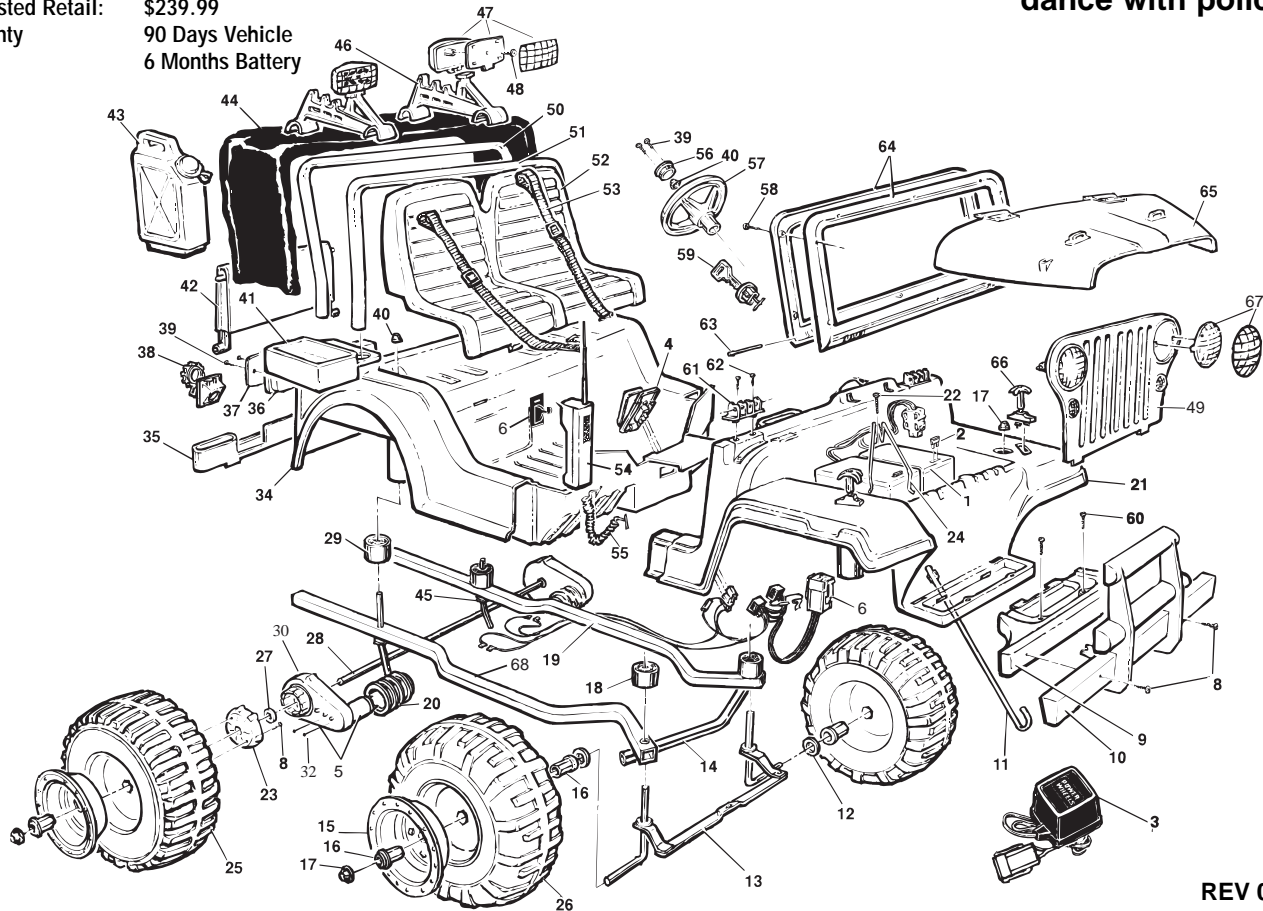

For 76820-9993 Jeep Commando's produced after 8-17-95

Age Range: 3-7 Yrs.
Weight Limit: 130 Lbs.
Surfaces: Hard, Grass & Hills
Speed: 2.5 / 5.0 MPH
Colors: Tan Body
Blue Trim
Intro: 1994
Suggested Retail: $239.99
Warranty: 90 Days Vehicle
6 Months Battery

76820-9993 / 86290 Jeep® Commando

Advanced Series
12 Volt

This product is affected by the PW recall announced Oct 1998. Please confirm that the product is modified or remediated in accordance with policy.

REV 02/04/04

Item No.	Description	Part No.	Qty.	Item No.	Description	Part No.	Qty.	Item No.	Description	Part No.	Qty.
1	Battery	00801-0712	2	27	Wheel Spacer	73233-2369	2	55	Phone Cord 24" N/A	76820-2479	1
2	30 Amp Fuse N/A	0801-0229	2	28	Rear Axle N/A	76229-4139	1	56	Steering Wheel Button	N/A	
3	12 Volt Charger	00801-0973	1	29	Rear Bushing N/A	74570-2549	2	57	Steering Wheel N/A	76820-2329	1
4	Footboard Assembly N/A	73233-9159	1	30	Gearbox w/o Motor	00968-2802	2	58	#8 X 1-1/4" Screw N/A	0801-0216	10
5	Motor/Gearbox Assm.	00968-2902	2	32	Motor Bolt N/A	0801-0198	4	59	Key Assembly	73233-2439	1
6	Harness/Shifter Assembly (Includes Switches) N/A	74540-9719	1	33	Motor W/ Pinion	N/A		60	#8 x 3/4" Screw	0801-0223	2
7	Channel Cover N/A	76820-2419	1	34	Rear Body N/A	76820-2269	1	61	Windshield Hinge N/A	74570-2769	2
8	#10 x 1/2" Screw	0801-0255	8	35	Rear Bumper N/A	74570-2529	1	62	#8X1/2" Screw	0801-0202	5
9	Front Bumper N/A	74570-2519	1	36	Taillight Housing Set N/A	74570-2759	1	63	Hinge Pin	0801-0257	2
10	Brush Guard N/A	74570-2259	1	37	Taillight Lens Set	73233-2279	1	64	Windshield Frame Set	74460-9619	1
11	Steering Column N/A	74560-4239	1	38	Gas Cap/Flange Assm. N/A	74570-9249	1	65	Hood N/A	76819-2119	1
12	7/16" Washer	0801-0196	4	39	#8 x 1" Screw	0801-0224	6	66	Hoodlatch N/A	76820-9039	2
13	Steering Link Assm. N/A	74540-4249	1	40	.354 Retainer	0801-0604	3	67	Headl Guard/Lens Assm N/A	74570-9339	1
14	Bumper Support N/A	76817-4159	1	41	Water Can Bracket N/A	76820-2049	1	68	Left Siderail N/A	74540-4119	1
15	Hubcap	73233-2579	4	42	Tailgate N/A	73245-2129	1				
16	Hex Bushing	73233-2559	6	43	Water Can w/Cap	78608-2239	1	PARTS NOT SHOWN			
17	.437 Retainer	0801-0226	6	44	Canopy N/A	76820-5519	1		Radiator Decal N/A	74560-6029	1
18	Front Bushing N/A	74570-2539	2	45	5/16" Washer	0801-0253	4		Main Decal N/A	76820-0320	1
19	Right Siderail N/A	74540-4129	1	46	KC Light Rack N/A	76820-2239	2		Literature Bag N/A	76820-9049	1
20	Motor Cover	74750-2359	2	47	KC Light/Guard Assm N/A	76820-9219	1		Switches N/A		
21	Front Body N/A	78607-2239	1	48	#6 x 1/2" Screw	0801-0222	2		(Locate in shifter box)	0801-0149	2
22	#10 x 1" Screw	0801-0220	1	49	Grill N/A	76820-9809	1				
23	Driver	73233-2239	2	50	Rear Light Bar N/A	76229-4219	1				
24	Battery Retainer	74540-4419	1	51	Front Light Bar N/A	76229-4249	1				
25	Rear Wheel N/A	76231-2459	2	52	Seat N/A	76820-2309	1				
26	Front Wheel N/A	76266-2459	2	53	Seatbelt Set N/A	74450-9309	1				
				54	Commando Phone N/A	76820-9449	1				

N/A = Not Available

Bold and Underlined parts are to be purchased and installed by Service Centers only. These items may not be sold directly to consumers by Service Centers or Fisher-Price.