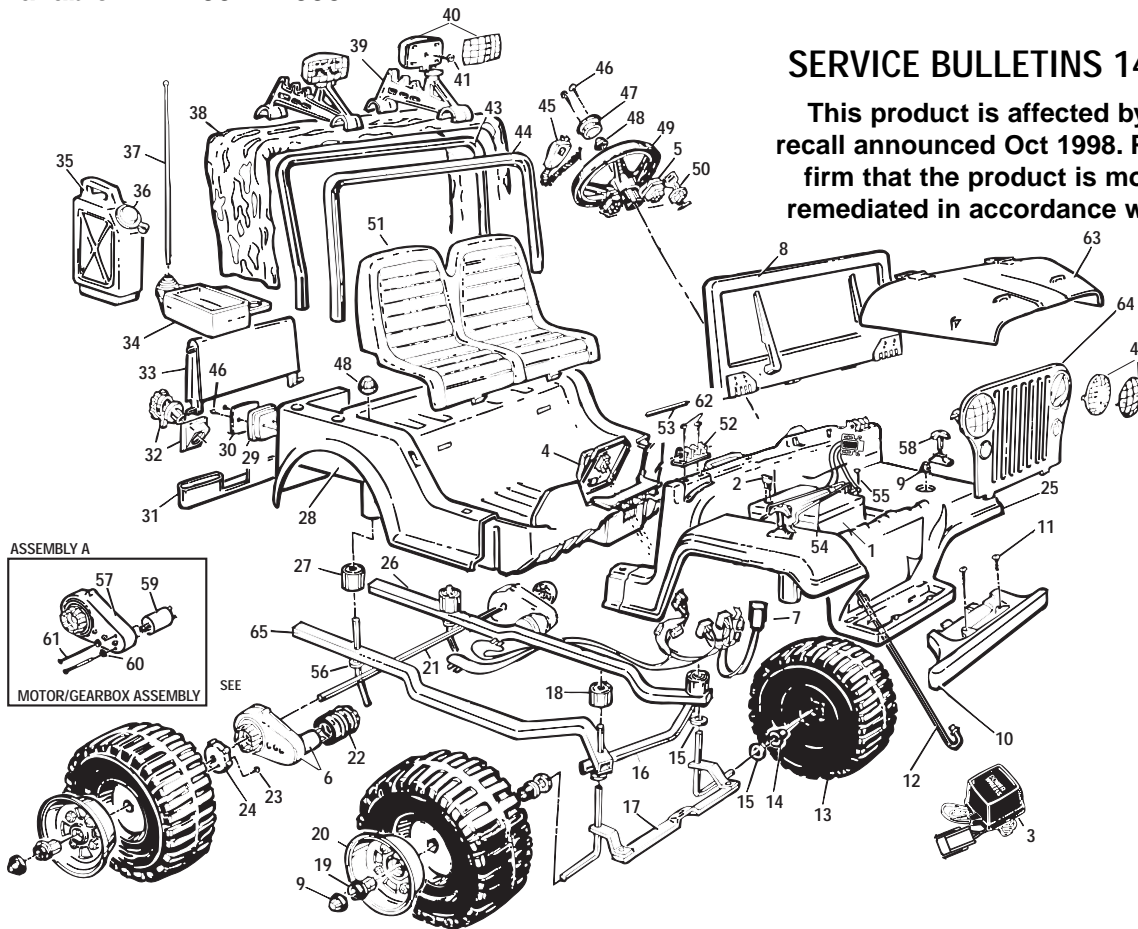

Age Range: 3-6 Yrs.
Weight Limit: 90 Lbs.
Surfaces: Hard, Grass & Hills
Speed: 2.5 / 5.0 MPH
Colors: Tan & Camouflage
Available: 1992 - 1993

76819-9993 / 86260

JEEP® SAHARA™

Youth Series
12-VOLT

SERVICE BULLETINS 142 & 143

This product is affected by the PW recall announced Oct 1998. Please confirm that the product is modified or remediated in accordance with policy.

REV. 02/04/04

Item No.	Description	Part No.	Qty.	Item No.	Description	Part No.	Qty.	Item No.	Description	Part No.	Qty.
1	Battery	00801-0712	2	26	Left Siderail N/A	74570-4289	2	51	Seat N/A	76817-2309	1
2	30 AMP Fuse N/A	0801-0229	2	27	Rear Bushing N/A	74570-2549	2	52	**Windshld Hinge Set N/A	73233-2779	1
3	12 Volt Charger	00801-0973	1	28	Rear Body (N/A)	76819-2239	1	53	Hinge Screw N/A	0801-0256	2
4	* Footboard Assembly N/A	73233-9159	1	29	Taillight Housing Set	73233-2759	1	54	Battery Retainer N/A	74540-4419	1
5	Control Switch	00801-0885	2	30	Taillight Lens Set	73233-2279	1	55	#10 x 1" Screw	0801-0220	1
6	Motor Gearbox Assembly	76819-9519	2	31	Rear Bumper N/A	74440-2039	1	56	5/16" Washer	0801-0253	2
7	* Main Harness	73233-9799	1	32	Gas Cap/Flange Assy N/A	73233-9249	1	57	<u>Gearbox Only</u>	<u>73233-9269</u>	2
8	Windshield Assembly N/A	80063-0061	1	33	Tailgate N/A	73245-2129	1	58	Hoodlatch	78490-9559	2
9	.437 Cap Nut	0801-0226	6	34	Water Can Bracket (N/A)	80007-0000	1	59	<u>Motor/Pinion Assembly</u>	<u>76819-9519</u>	2
10	Front Bumper N/A	73233-2519	1	35	Water Can and Cap N/A	78607-2239	1	60	<u>Star Washer N/A</u>	<u>0801-0331</u>	4
11	#8 x 3/4" Screw	0801-0223	2	36	Water Can Cap Only N/A	80001-0099	1	61	<u>Motor Bolts N/A</u>	<u>0801-0300</u>	4
12	Steering Column N/A	74560-4239	1	37	Antenna N/A	80002-0000	1	62	#8 x 1/2" Screw	0801-0202	4
13	Wheel N/A	76231-2459	1	38	Canopy N/A	80012-0000	1	63	Hood N/A	76819-2119	1
14	Axle Bushing	74550-2689	2	39	LightRack Sub to Blue N/A	76820-2239	2	64	Grill N/A	76820-9809	1
15	7/16" Washer	0801-0196	4	40	KC Light/Guard Assembly	73233-9219	2	65	Right Siderail N/A	74540-4129	1
16	Front Bumper Support N/A	76817-4159	1	41	#6 x 1/2" Phillips Screw	0801-0222	2				
17	Steering Linkage (N/A)	80055-0045	1	42	Headlight/Guard Assembly	73233-9339	1				
18	Front Bushing N/A	74570-2539	2	43	Rear Roll Bar N/A	76229-4219	1				
19	Hex Bushing	73233-2559	4	44	Front Roll Bar N/A	76229-4249	1				
20	Hubcap (N/A)	80033-0023	4	45	Microphone	73233-9479	1				
21	Rear Axle Assembly N/A	76229-4139	1	46	#8 x 1" Screw	0801-0224	6				
22	Motor Cover N/A	73233-2489	2	47	Steering Wheel Plug	74550-2729	1				
23	#10 x 1/2" Plascrow	0801-0255	4	48	.354 Cap Nut	0801-0604	3				
24	Driver	73233-2239	2	49	Steering Wheel	74440-2379	1				
25	Front Body N/A	78607-2239	1	50	Key Assembly	73233-2439	1				

PARTS NOT SHOWN

Windshield Decal N/A	76217-0320	1
Radiator Decal N/A	74560-6029	1
Main Decal (NA)	80017-0170	1
Literature Bag N/A	80034-0449	1
Large Parts Bag N/A	80043-0112	1
Small Parts Bag (N/A)	80044-0333	1

* See Service Bulletin 142

** See service bulletin 143

N/A = Not Available

Bold and Underlined parts are to be purchased and installed by Service Centers only. These items may not be sold directly to consumers by Service Centers or Fisher-Price.