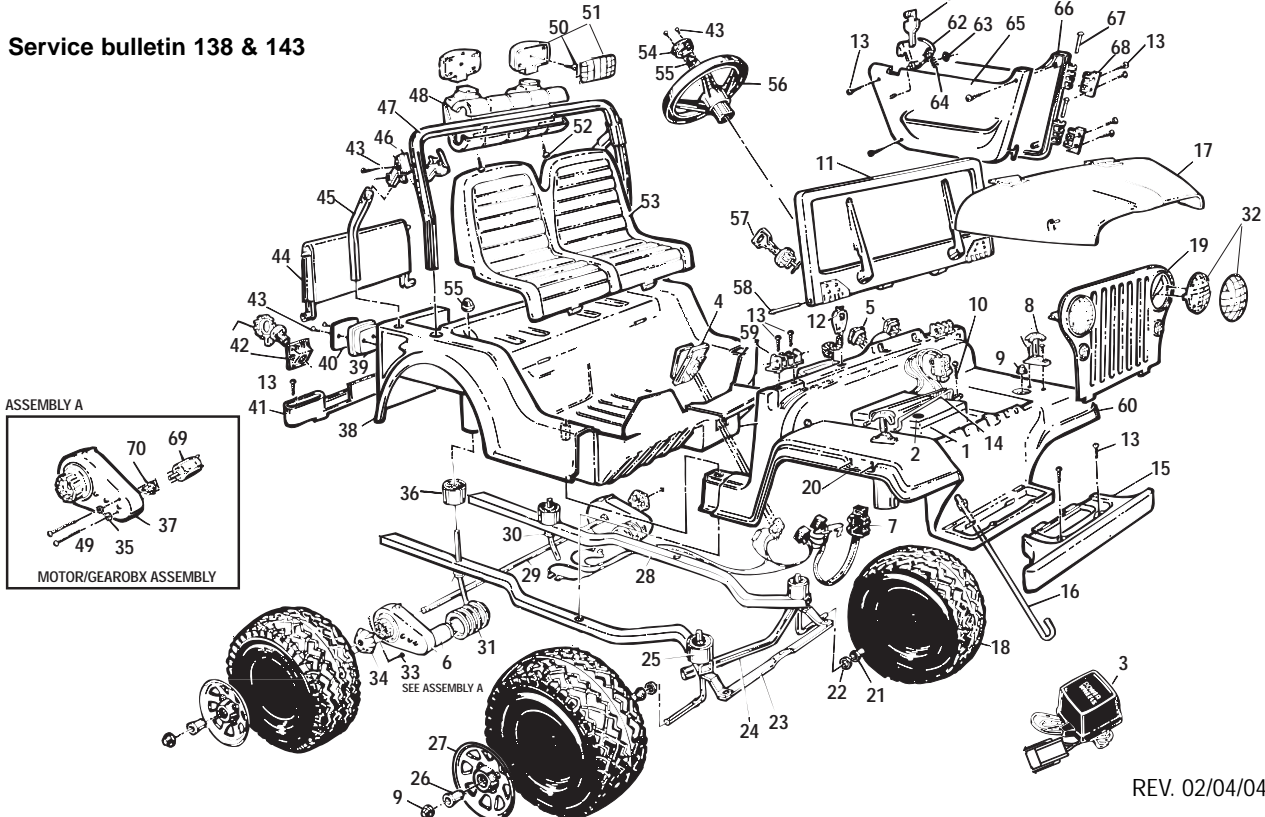

Age Range: 3-6 Yrs.
Weight Limit: 130 Lbs.
Surfaces: Hard, Grass & Hills
Speed: 2.5 / 5.0 MPH Forward
2.5 MPH Reverse
Colors: White Body
Black Wheels
Intro: 1990
Warranty: 90 Days Vehicle
6 Months Battery

This product is affected by the PW recall announced Oct 1998. Please confirm that the product is modified or remediated in accordance with policy.

76247-9993/86350 JEEP® LAREDO

TYPE H 12 VOLT
TRU EXCLUSIVE

Service bulletin 138 & 143

REV. 02/04/04

Item No.	Description	Part No.	Qty.	Item No.	Description	Part No.	Qty.	Item No.	Description	Part No.	Qty.
1	*Battery, Type H	00801-0712	2	30	5/16" Washer	0801-0253	2	59	**Windshield Hinge Set N/	73233-2779	2
2	30 Amp Fuse N/A	0801-0229	2	31	Motor Cover N/A	73233-2489	2	60	Front Body (N/A)	80005-0074	1
3	* 12 Volt Charger	00801-0973	1	32	Headlight/Guard Assembly	73233-9339	1	61	Door Latch Trigger (N/A)	80018-0056	2
4	***Footboard Assembly	76817-9159	1	33	#10 x 1/2" Screw	0801-0255	2	62	Door Latch, Left (N/A)	80018-0057	1
5	* Control Switch	00801-0885	2	34	Wheel Driver	73233-2239	2	63	Retainer 187 w/o Body N/A	78480-2249	2
6	Motor Gearbox Assembly	76817-9519	2	35	Star Washer N/A	0801-0331	4	64	Latch Spring N/A	76822-4549	2
7	***Main Harness N/A	71234-CS89	1	36	Rear Post Bushing N/A	73233-2549	2	65	Inner Door, Left (N/A)	80018-0017	1
8	Hoodlatch	74440-9559	2	37	Gearbox Only	74560-9269	2	66	Outer Door, Left (N/A)	80018-0080	1
9	.437 Cap Nut	0801-0226	6	38	Rear Body (N/A)	80005-0075	1	67	Door Hinge Pin N/A	76822-4499	2
10	#10 x 1" Screw	0801-0220	1	39	Taillight Housing Set	73233-2759	1	68	Door Hinge N/A	80018-0079	2
11	Windshield Assembly (N/A)	80063-0019	1	40	Taillight Lens Set	73233-2279	1	69	Motor Only N/A	76229-0640	2
12	Microphone	73233-9479	1	41	Rear Bumper N/A	74440-2039	1	70	Motor Drive Gear N/A	76817-2299	2
13	#8 x 1/2" Screw	0801-0202	16	42	Gas Cap/Flange Assem N/A	73233-9249	1				
14	Battery Retainer	74540-4419	1	43	1" Plastilock Screw	0801-0224	8	PARTS NOT SHOWN			
15	Front Bumper N/A	73233-2519	1	44	Tailgate N/A	73231-2139	1	Door Assembly, Right (N/A)	80018-0077	1	
16	Steering Column N/A	74450-4239	1	45	Roll-Bar Supp Tube N/A	74450-2249	2	Door Assembly, Left (N/A)	80018-0076	1	
17	Hood N/A	74560-2079	1	46	Roll-Bar Bracket Set	73233-2179	2	Inner Door, Right N/A	80018-0022	1	
18	Wheel	73243-2459	4	47	Roll-Bar (substitution)	74450-9219	1	Outer Door, Right (N/A)	80018-0078	1	
19	Grill Assembly N/A	74560-9809	1	48	KC Light Rack N/A	74440-2059	1	Door Latch, Right (N/A)	80018-0020	1	
20	Parking Lens Decal N/A	80017-0107	1	49	Motor Bolts N/A	0801-0300	4	Main Decal Sheet	N/A	1	
21	7/16" Wheel Bushing	74550-2689	2	50	#6 x 1/2" Phillips Screw	0801-0222	2	Radiator Decal Sheet N/A	74560-6029	1	
22	7/16" Washer	0801-0196	4	51	KC Light/Guard Assembly	73233-9219	1	Windshld Decal Sheet N/A	76217-0320	1	
23	Steering Linkage N/A	76817-4229	1	52	#6 x 1-1/2" Screw	0801-0221	2	Literature Bag (N/A)	80044-0235	1	
24	Front Bumper Support N/A	76817-4159	1	53	Seat N/A	76817-2309	1	Use & Care Manual N/A	76247-CCCC	1	
25	Front Post Bushing N/A	73233-2539	2	54	Steering Wheel Cap	74550-2729	1				
26	Hex Bushing	73233-2559	4	55	.354 Cap Nut	0801-0215	3				
27	Hubcap	74560-2579	4	56	Steering Wheel	74440-2379	1				
28	Left Siderail N/A	74540-4119	2	57	Key/Housing Assembly	73233-2439	1				
29	Rear Axle Assembly N/A	76817-4559	1	58	**Hinge Screw (bef 8-1-94 N/A)	0801-0256	2