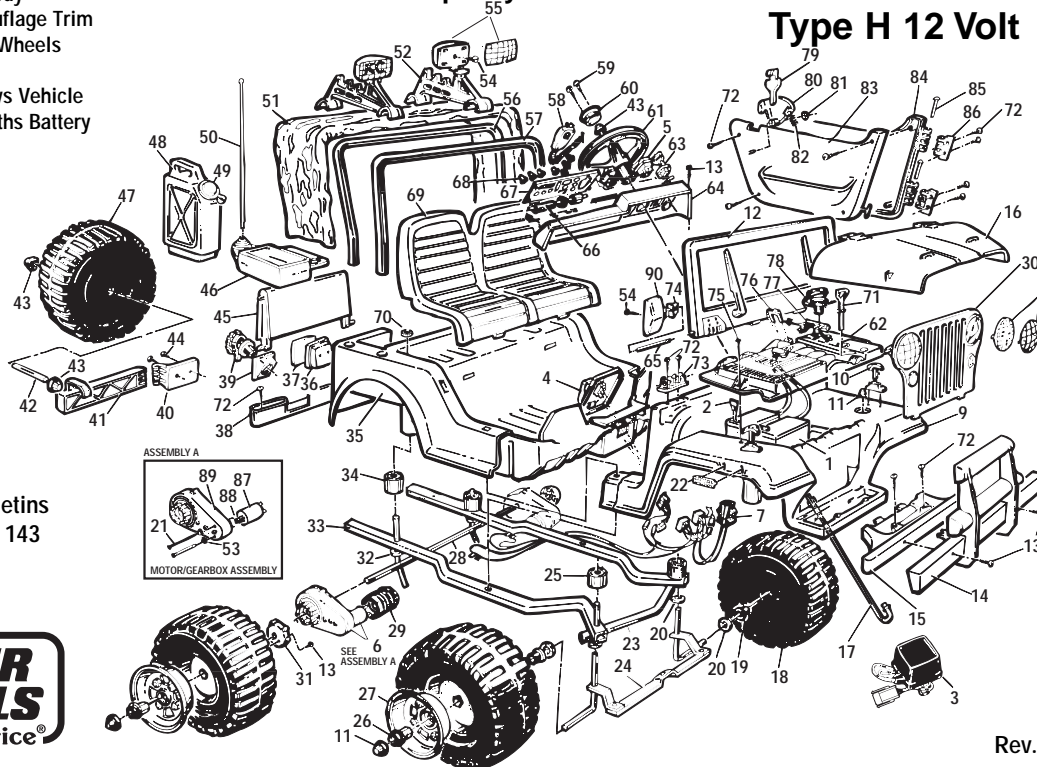

Age Range: 3-7 Yrs.
Weight Limit: 130 Lbs.
Surfaces: Hard, Grass & Hills
Speed: 2.5 / 5.0 MPH Forward
2.5 MPH Reverse
Colors: Tan Body
Camouflage Trim
Black Wheels
Intro: 1989
Warranty: 90 Days Vehicle
6 Months Battery

This product is affected by the
PW recall announced Oct 1998.
Please confirm that the product
is modified or remediated in
accordance with policy.

76229-9993 / 86250

JEEP® SAFARI®

Type H 12 Volt

Service Bulletins
138, 142 & 143

Rev. 02/04/04