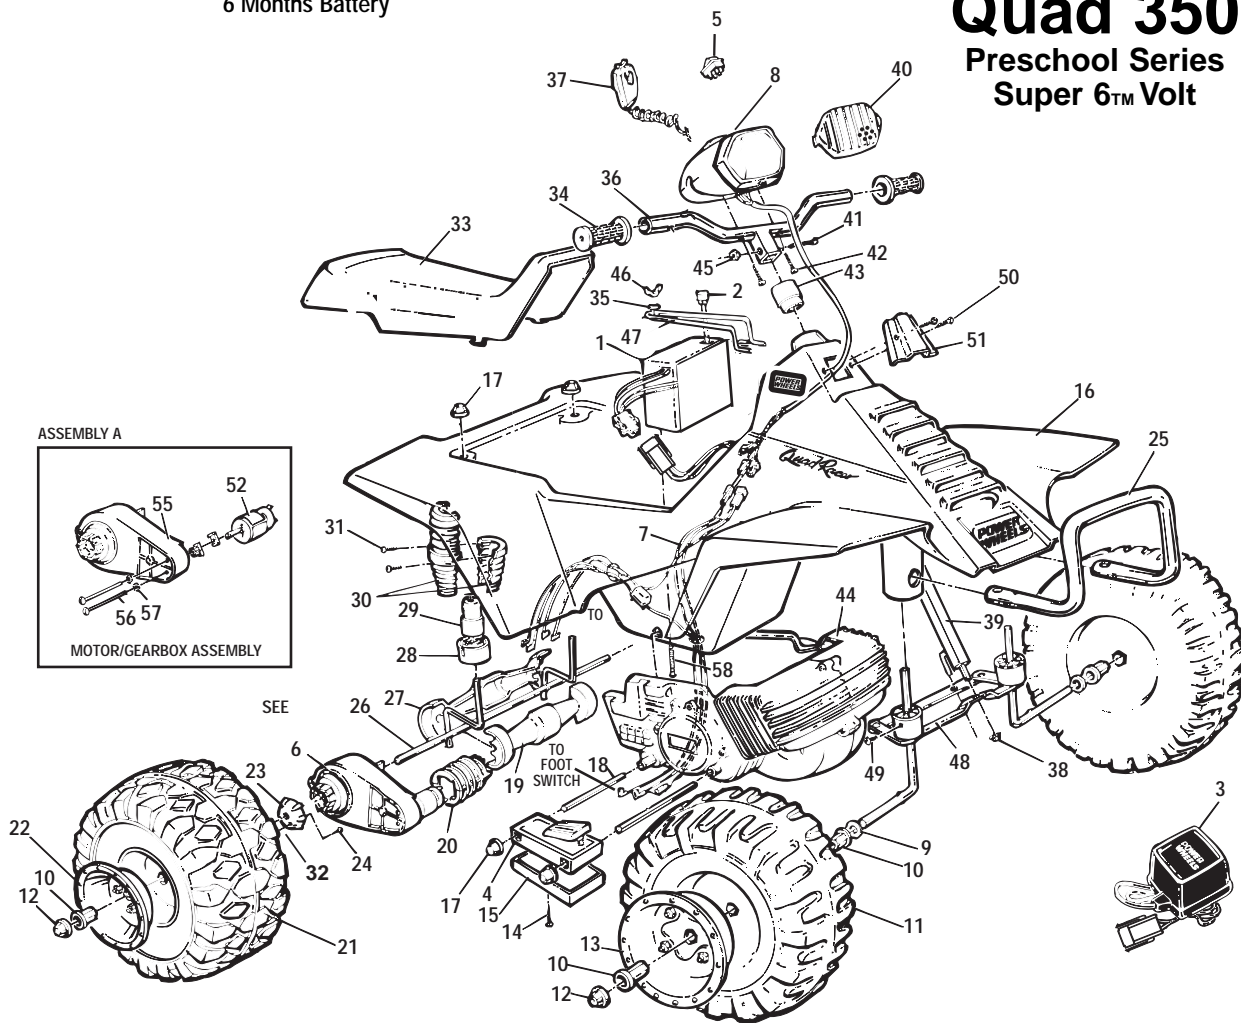

Age Range: 3-7 Yrs.
Weight Limit: 65 Lbs.
Surfaces: Hard, Grass & Carpet
Speed: 3.5 MPH
Intro: 1991
Warranty: 90 Days Vehicle
6 Months Battery

This product is affected by the PW recall announced Oct 1998.
Please confirm that the product is modified or remediated in accordance with policy.

76188-9993 / 85400

Quad 350
Preschool Series
Super 6™ Volt

REV. 07/10/03

Item No.	Description	Part No.	Qty.	Item No.	Description	Part No.	Qty.	Item No.	Description	Part No.	Qty.
1	*Battery (Type H)	00801-0712	1	24	#10 x 1" Screw	0801-0220	4	47	Battery Retainer	76262-4489	1
2	Thermal Fuse	0801-0153	1	25	Roll-Bar N/A	80049-0054	1	48	Steering Linkage N/A	80055-0057	1
3	*Charger, Super 6 Volt	00801-0974	1	26	Rear Axle Assembly N/A	76816-4539	1	49	#10 x 1/2" Phillips Screw	0801-0255	2
4	Footswitch Assembly	76108-9159	1	27	Axle Cover (Outside) N/A	80046-0063	1	50	#8 x 1/2" Phillips Screw	0801-0202	2
5	*Control Switch	00801-0885	1	28	Rear Post Bushing N/A	74570-2549	2	51	Cover Plate N/A	80001-0199	1
6	Motor Gearbox Assembly	74180-9519	2	29	Rear Bushing w/Extens N/A	80009-0038	2	<u>52</u>	<u>Motor</u>	<u>N/A</u>	<u>2</u>
7	*Main Wiring Harness	N/A	1	30	Shock Set N/A	80001-0198	2	<u>55</u>	<u>Gearbox</u>	<u>74550-9279</u>	<u>2</u>
8	Headlight/Harness Assy N/A	80030-0036	1	31	#6 x 1/2" Screw	0801-0222	4	<u>56</u>	<u>Motor Bolts</u>	<u>0801-0269</u>	<u>4</u>
9	7/16" Washer N/A	0801-0039	2	32	Spacer	N/A	2	<u>57</u>	<u>Star Washer N/A</u>	<u>0801-0330</u>	<u>4</u>
10	Hex Bushing	73233-2559	6	33	Seat	N/A	1	58	Carriage Bolt N/A	0801-0305	1
11	Front Wheel N/A	76266-2459	2	34	Handgrip N/A	80028-0005	2		(order hardware bag)	78475-9259A	1
12	.437 Retainer w/Body	0801-0226	4	35	#10 Washer N/A	76822-4409	1	PARTS NOT SHOWN			
13	Front Hubcap N/A	80033-0027	2	36	Handlebar N/A	80029-0034	1		Left Footrest N/A	76108-2179	1
14	#8 x 2" Screw	0801-0268	1	37	Microphone	73233-9479	1		Literature Bag N/A	80044-0272	1
15	Bottom Cover (Footboard)	76108-2169	1	38	Hat Cap N/A	76262-4429	1		Switch Hole Cover	N/A	1
16	Body	N/A	1	39	Steering Column N/A	80054-0020	1		Decal Sheet N/A	80017-0156	1
17	.354 Retainer w/Body	0801-0604	6	40	Headlight Lens N/A	80030-0079	1				
18	Footboard Support Rod	76262-4439	2	41	1" Bolt N/A	76262-4459	1				
19	Axle Cover (Inside) N/A	80046-0062	1	42	#6 x 1-1/2" Screw	0801-0221	2				
<u>20</u>	<u>Motor Cover</u>	<u>N/A</u>	<u>2</u>	43	Steering Column Bushing	75560-2259	1				
21	Rear Wheel	76188-2459	2	44	False Motor N/A	80021-0061	1				
22	Rear Hubcap	80033-0028	2	45	Lock Nut N/A	0801-0318	1				
23	Driver	73233-2239	2	46	Wing Nut N/A	0801-0317	1				

N/A = Not Available * See Service Bulletin 138 **Bold and Underlined parts are to be purchased and installed by Service Centers only. These items may not be sold directly to consumers by Service Centers or Fisher-Price.**