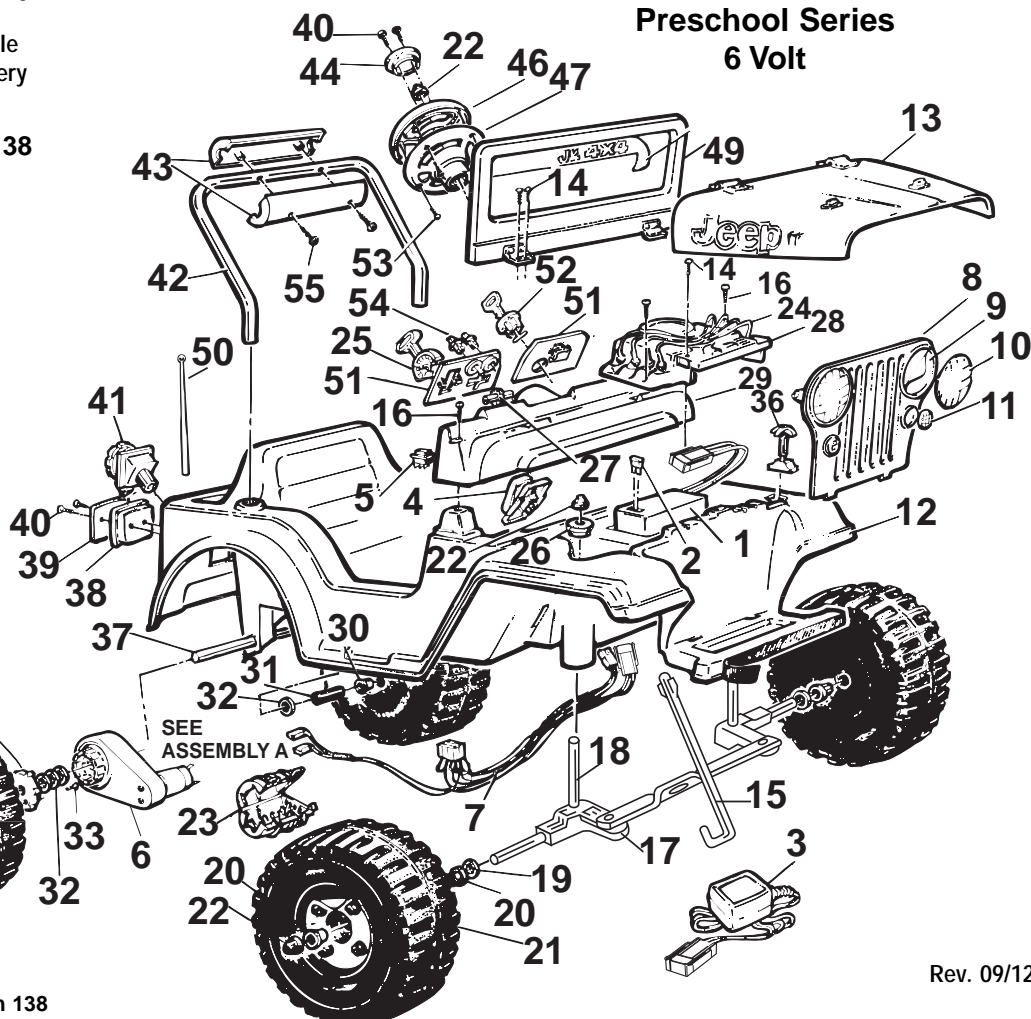

Age Range: 1-1/2 to 6 Years
Weight Limit: 50 Lbs.
Surfaces: Hard
Speed: 2.5 MPH Forward & Reverse
Colors: Tan & Camouflage
Intro: 1993
Warranty: 90 Days Vehicle
6 Months Battery

76136-9993 / 84750 Lil Safari®

Preschool Series
6 Volt

See Service Bulletin 138

ASSEMBLY A

Rev. 09/12/03

**See Service Bulletin 138

Item No.	Description	Part No.	Qty.	Item No.	Description	Part No.	Qty.	Item No.	Description	Part No.	Qty.
1	** Battery, Type H	00801-1234	1	26	Front Post Bushing	74770-2669	2	51	Dashboard/Busy Box		
2	25 Amp Fuse Kit	0801-0151	1	27	Radio Dial	74771-2719	1		Plate Assembly	N/A	1
3	** Charger, 6 Volt	00801-0975	1	28	Pretend Engine N/A	74771-2119	1	52	Key and Housing Assy N/A	74550-2439	1
4	Footboard Assembly N/A	76803-9159	1	29	Dashboard (N/A)	80016-0024	1	53	#6 x 1/2" Phillips Screw	0801-0222	4
5	Control Switch	00801-0885	1	30	Axle Bushing	74550-2689	3	54	Radio Knob	74550-2719	2
6	Motor Gearbox Assembly	74780-9509	1	31	Rear Axle Spacer N/A	76136-4419	1	55	#6 x 1-1/2" Screw	0801-0221	2
7	** Wiring Harness	74770-9799	1	32	7/16" Washer	0801-0196	3	56	Motor w/Pinion	74590-9539	1
8	Grill Assembly (N/A)	80065-0029	1	33	#10 x 1/2" Phillips Screw	0801-0255	1	57	D Lock Washer	0801-0329	1
9	Motor Bolts	0801-0269	2	34	.437 Cap Nut	0801-0226	2	58	Motor Drive Gear	74550-2269	1
10	Headlight Lens N/A	74770-2279	2	35	Driver	73233-2239	1	PARTS NOT SHOWN			
11	Turn Signal Lens	74770-2349	2	36	Hoodlatch	78490-9559	2		Traction Band (set of 4)	76131-2019	1
12	Body (N/A)	80005-0213	1	37	Rear Axle	76135-4509	1		Microphone	73233-9479	1
13	Hood (N/A)	80031-0022	1	38	Taillight Housing Set	73233-2759	1		Harness Fastener N/A	0801-0311	1
14	#8 x 1/2" Plascrow	0801-0202	5	39	Taillight Lens Set	73233-2279	1		Screws For Busy-Box	0801-0222	2
15	Steering Column N/A	76135-4239	1	40	#8 x 1" Plastilock Scr N/A	0801-0224	6		Axle Supports	74770-2369	2
16	#8 x 3/4" Trusshead Screw	0801-0228	4	41	Gas Cap and Flange N/A	73233-9249	1		Foam Plugs N/A	76135-2199	2
17	Steering Linkage	76181-4229	1	42	Roll-Bar (N/A)	76135-4219	1		Literature Bag N/A	80034-0455	1
18	Front Axle	73241-4509	2	43	Roll Bar Cover Set (N/A)	80049-0033	1		Main Decal Sheet N/A	80017-0171	1
19	5/16" Washer	0801-0253	2	44	Steering Wheel Cap	74550-2729	1		Radiator Decal Sheet N/A	74560-6029	1
20	Round Bushing	74770-2539	4	45	Star Washer N/A	0801-0330	2		Headlight Decal Sheet N/A	74760-0320	1
21	Wheel	76133-2459	4	46	Steering Wheel Cover N/A	76133-2339	1				
22	.354 Cap Nut	0801-0604	5	47	Steering Wheel Base N/A	74779-2129	1				
23	Motor Cover	74750-2359	1	48	3A Gearbox	74580-9269	1				
24	Pretend Engine Plug Wires	78480-2129	1	49	Windshield Assembly N/A	80063-0033	1				
25	Shift Lever	74550-2229	1	50	Antenna N/A	80002-0000	1				

Bold and Underlined parts are to be purchased and installed by Service Centers only. These items may not be sold directly to consumers by Service Centers or Fisher-Price.