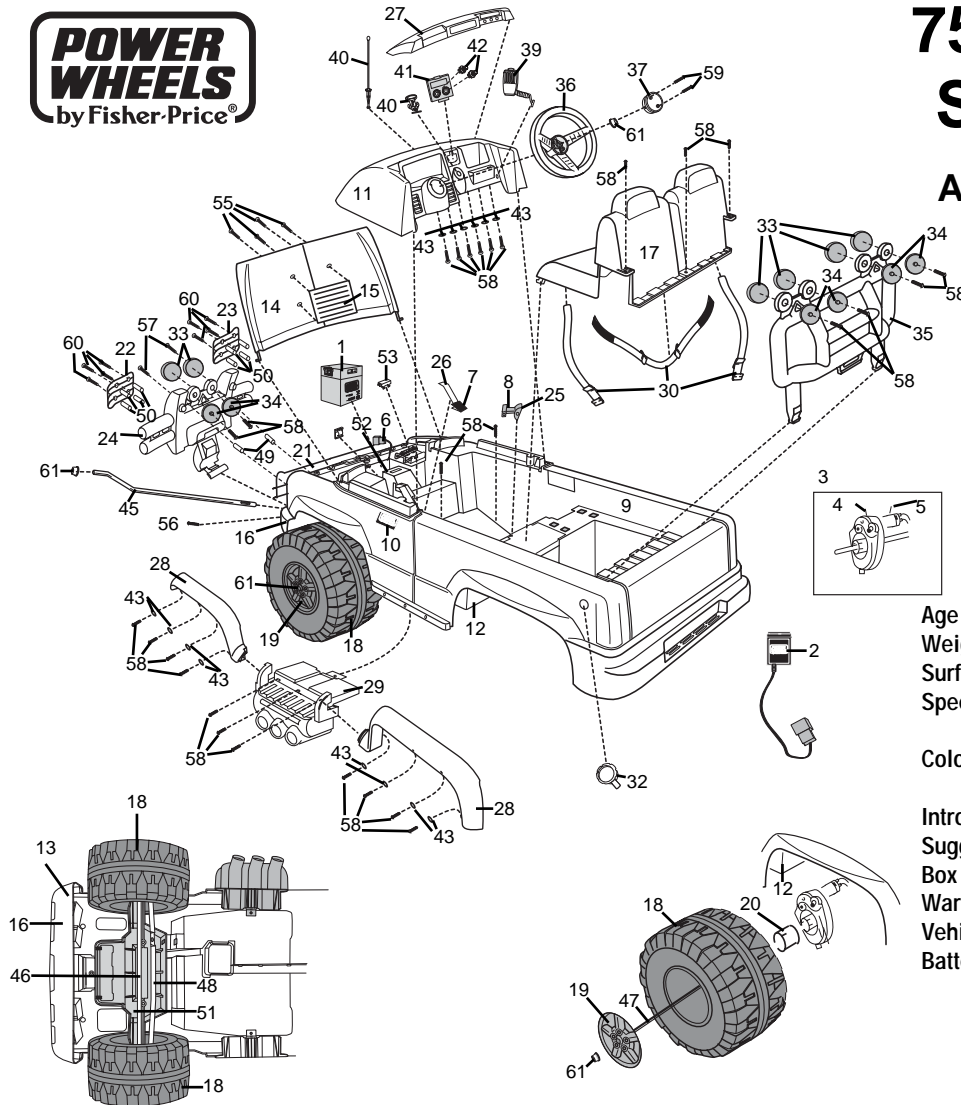

75597-9993 Sawblade

Advanced Series
12 Volt

Rev. 09/04/03

Age Range: 3-7 years
Weight Limit: 130 lbs.
Surfaces: Hard and Grass
Speed: 2.5 Forward & Reverse
 5.0 Forward
Colors: Blue and Silver with Orange Details
Intro: 09-01
Suggested Retail: \$399.99
Box Dimensions: 24.25 x 60.75 x 34
Warranty:
 Vehicle 1 Year Bumper to Bumper
 Battery 6 months