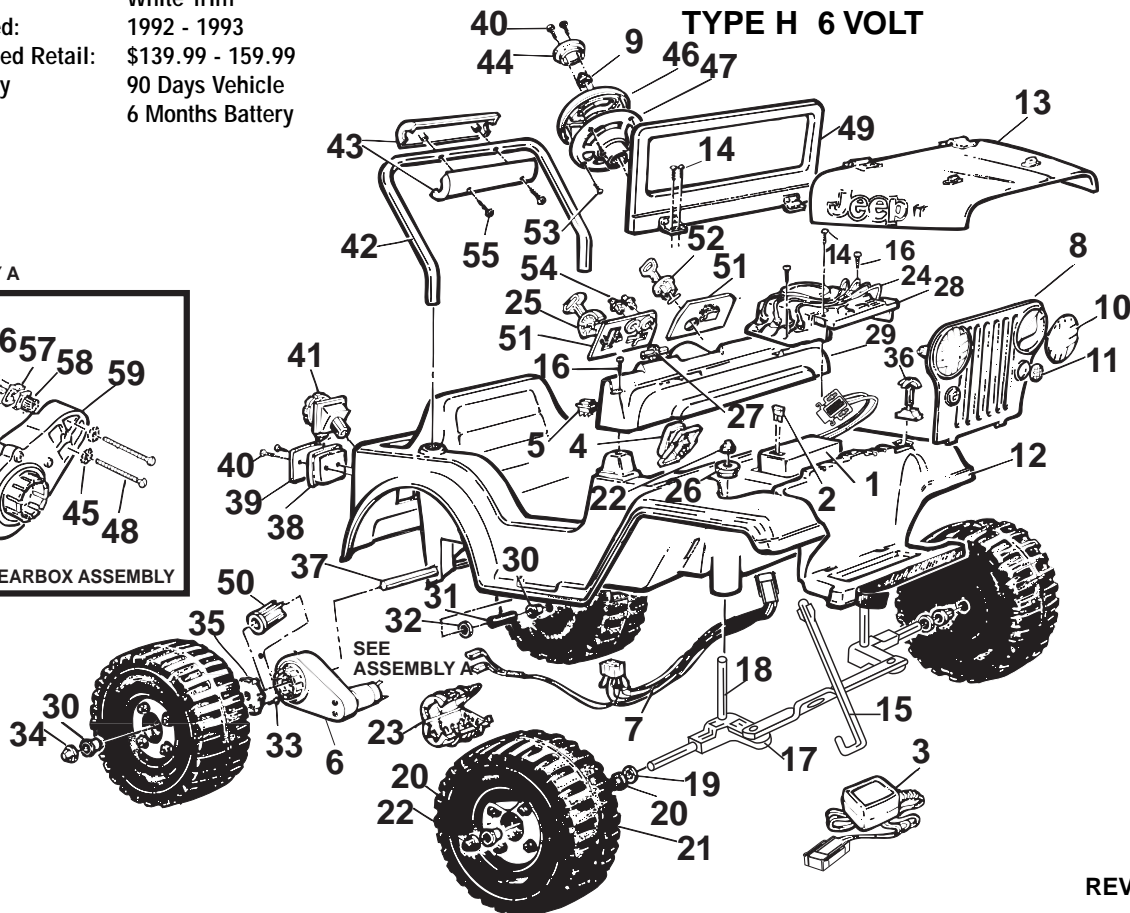

74760-9993 / 84760

BARBIE™ LITTLE BEACH BUGGY

Preschool Series
 TYPE H 6 VOLT

ASSEMBLY A

MOTOR/GEARBOX ASSEMBLY

REV. 12/04/03

Item No.	Description	Part No.	Qty.	Item No.	Description	Part No.	Qty.	Item No.	Description	Part No.	Qty.
1	** Battery, Type H	00801-1234	1	27	Radio Dial	74771-2719	1	53	#6 x 1/2" Phillips Screw	0801-0222	4
2	25 Amp Fuse Kit	0801-0151	1	28	Pretend Engine N/A	74771-2119	1	54	Radio Knob	74550-2719	2
3	** Charger, 6 Volt	00801-0975	1	29	Dashboard N/A	74780-2139	1	55	#6 x 1-1/2" Screw	0801-0221	2
4	Footboard Assembly N/A	76803-9159	1	30	Axle Bushing	74550-2689	3	56	Motor w/Pinion	74590-9539	1
5	Control Switch	00801-0885	1	31	Rear Axle Spacer N/A	76136-4419	1	57	D Lock Washer	0801-0329	1
6	3A Motor Gearbox Assy	74780-9509	1	32	7/16" Washer	0801-0196	1	58	Motor Drive Gear	74550-2269	1
7	Wiring Harness	74770-9799	1	33	#10 x 1/2" Phillips Screw	0801-0255	1	59	3A Gearbox w/out Motor	74580-9269	1
8	Grill Assy (sub to bright pink) N/A	74780-2149	1	34	.437 Cap Nut	0801-0227	2	PARTS NOT SHOWN			
9	.354 Cap Nut	0801-0548	1	35	Driver	73233-2239	1	Traction Band Set (before 8-1-93) N/A 76131-2019 1			
10	Headlight Lens N/A	74770-2279	1	36	Hoodlatch N/A	74780-9039	2	Traction band set after (8-1-93) 74760-2249 1			
11	Turn Signal Lens	74770-2349	2	37	Rear Axle	76135-4509	1	Microphone N/A 74780-9479 1			
12	Body N/A	74780-2109	1	38	Taillight Housing Set N/A	74780-2759	1	Harness Fastener N/A 0801-0311 1			
13	Hood N/A	74760-2119	1	39	Taillight Lens Set	73233-2279	1	Screws for Busy-Box 0801-0222 2			
14	#8 x 1/2" Plascrow	0801-0202	1	40	#8 x 1" Plastilock Screw N/A	0801-0224	6	Decal Sheet (before 8-1-93) (N/A) 80017-0199 1			
15	Steering Column N/A	76135-4239	4	41	Gas Cap and Flange N/A	74780-9049	1	Decal Sheet (after 8-1-93) N/A 80017-0242 1			
16	#8 x 7/8" Trusshead Screw	0801-0228	4	42	Roll-Bar	74760-4219	1	Radiator Decal Sheet N/A 74560-6029 1			
17	Steering Linkage	76181-4229	1	43	Roll-Bar Cover Set (sub lav) N/A	74780-2179	1	Rear Axle Support 74770-2369 2			
18	Front Axle	73241-4509	2	44	Steering Wheel Cap N/A	74780-2729	1	Foam Plugs N/A 76135-2199 2			
19	5/16" Washer	0801-0253	2	45	Star Washer N/A	0801-0330	2	Literature Bag (N/A) 80034-0456 1			
20	Round Bushing	74770-2539	4	46	Steering Wheel Cover N/A	76128-2099	1	Headlight Decal Sheet N/A 74760-0320 1			
21	Wheel (made on or before 8-1-93)	76133-2459	4	47	Steering Wheel Base N/A	74780-2739	1	Use & Care Manual N/A 74760-CCCC 1			
	Wheel made on after 8-1-93 N/A	74760-2459	4	48	Motor Bolts	0801-0269	2				
22	.354 Cap Nut	0801-0548	5	49	Windshield Assembly N/A	74760-2129	1				
23	Motor Cover	74750-2359	1	50	#4 Gearbox Insert N/A	76108-2259	1				
24	Pretend Engine Plug Wires	78480-2129	1	51	Dashboard/Busy Box Plate Assembly	74780-2699	1				
25	Shift Lever	74550-2229	1	52	Key and Housing Assembly N/A	74550-2439	1				
26	Front Post Bushing	74770-2669	2								