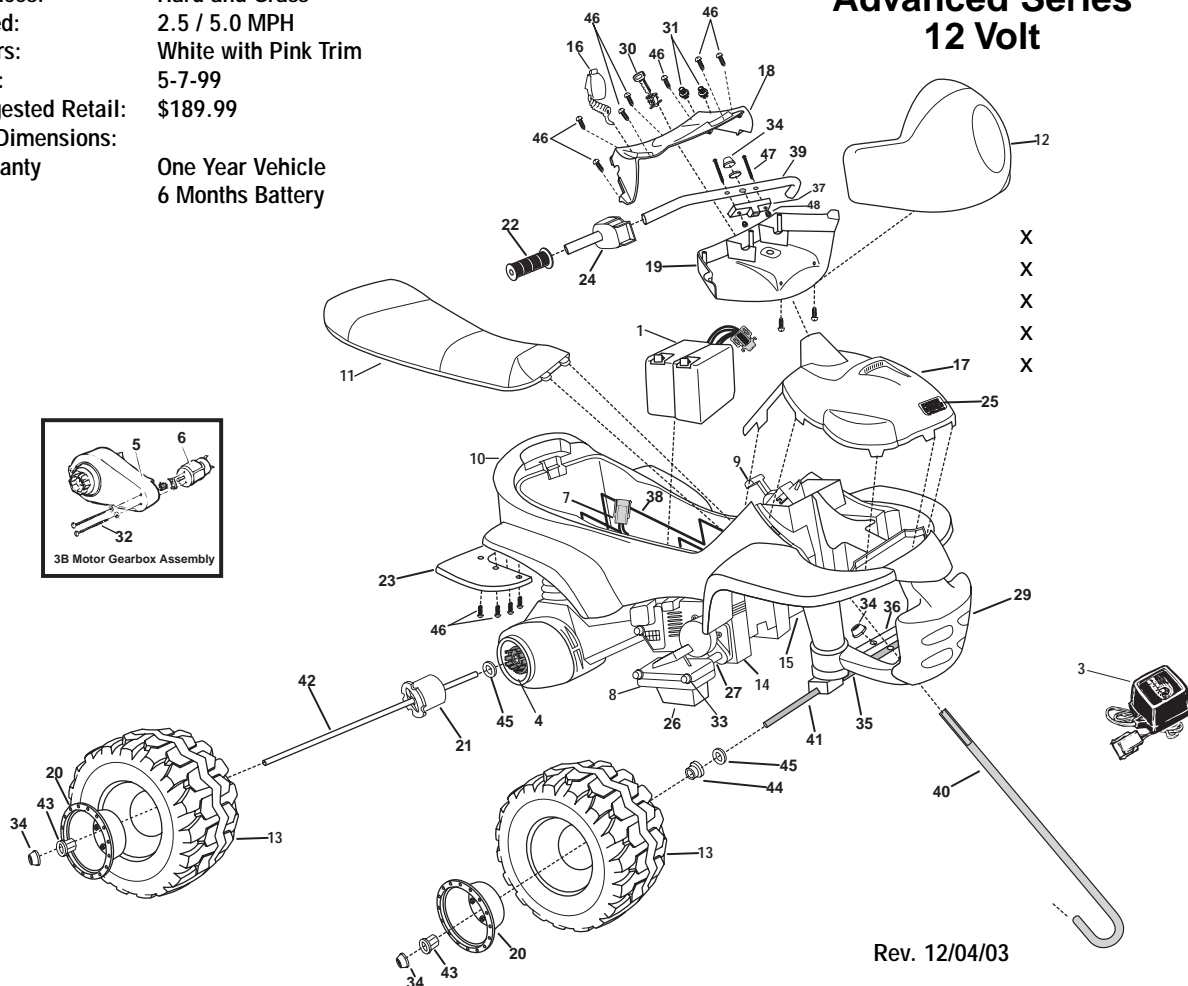

74558-9993 Barbie Sport Restage

Age Range: 3-7 Years
Weight Limit: 65 Lbs.
Surfaces: Hard and Grass
Speed: 2.5 / 5.0 MPH
Colors: White with Pink Trim
Intro: 5-7-99
Suggested Retail: $189.99
Box Dimensions:
Warranty: One Year Vehicle
6 Months Battery

K mart Exclusive

Advanced Series
12 Volt

Rev. 12/04/03

Item	Part	No.	Description	No.	Qty.	Part	Item		
Working / Electrical Parts									
1	Battery	00801-0712	1						
3	12V Charger	00801-0973	1						
4	3B Motor Gearbox Assembly	74110-9519	2						
5	Gearbox W/out Motor	74550-9279	2						
6	Motor Pinion Assembly N/A	74110-9539	2						
7	Main Harness Assembly	74110-9889	1						
8	Footboard Assembly	74527-9169	1						
9	Shifter Assembly	74310-9239	1						
Plastic / Other Parts									
10	Body N/A	74558-2109	1						
11	Seat	B2008-2309	1						
12	Front Fairing N/A	74750-2749	1						
13	Wheel	74558-2469	4						
14	False Motor Cover / Right N/A	74558-2059	1						
15	False Motor Cover / Left N/A	74558-2069	1						
16	Microphone	74110-9479	1						
17	Cowling Assembly	74558-9099	1						
18	Dash - Upper N/A	74558-2759	1						
19	Dash - Lower N/A	74558-2769	1						
Hardware / Metal Parts									
20	Hubcap	74590-2579	4			41	Front Axle	74110-4509	1
21	Driver (10 Rib)	74460-2249	2			42	Rear Axle	74110-4549	1
22	Handgrip Set N/A	74558-9229	1			43	Hex Bushing	73233-2559	2
23	Mud Flap Set N/A	74558-9289	1			44	Axle Bushing	74550-2689	2
24	Sound Box Assembly	74750-9449	1			45	7/16" Washer	0801-0196	6
25	PW Emblem	74460-9069	1			46	#8 x 3/4" Phillips Screw	0801-0223	25
26	Footboard / Lower	74558-2179	1			47	#10 x 1-1/2" Phill Screw N/A	76222-4459	2
27	Footboard Support	76262-4439	2\			48	#10 Nylock Lock Nut N/A	0801-0318	2
29	Brushguard	74558-2079	1			Parts Not Shown			
30	Key Housing Assm.	78490-9369	1			Large Parts Bag N/A	74558-9349	1	
31	Radio Knob N/A	78570-2179	2			Small Parts Bag N/A	74558-9259	1	
32	Motor Bolts	0801-0269	1			Hardware Bag N/A	74558-9279	1	
33	.354 Cap Nut	0801-0548	4			Literature Bag N/A	74558-9029	1	
34	.437 Cap Nut	0801-0227	8			Owner's Manual	74558-0920	1	
35	Steering Linkage Assm.	74110-9239	1			Decal Sheet N/A	74558-0310	1	
36	Crossbar	73690-4649	1			Clip Adhesive	0801-0313	1	
37	Powdered Metal Neck	76816-4289	1			Footrest (not shown)	74558-2189	1	
38	Battery Retainer	74110-4429	1						
39	Handlebar	74750-4229	1						
40	Steering Column	74110-4249	1						

Bold and Underlined parts are to be purchased and installed by Service Centers only. These items may not be sold directly to consumers by Service Centers or Fisher-Price.