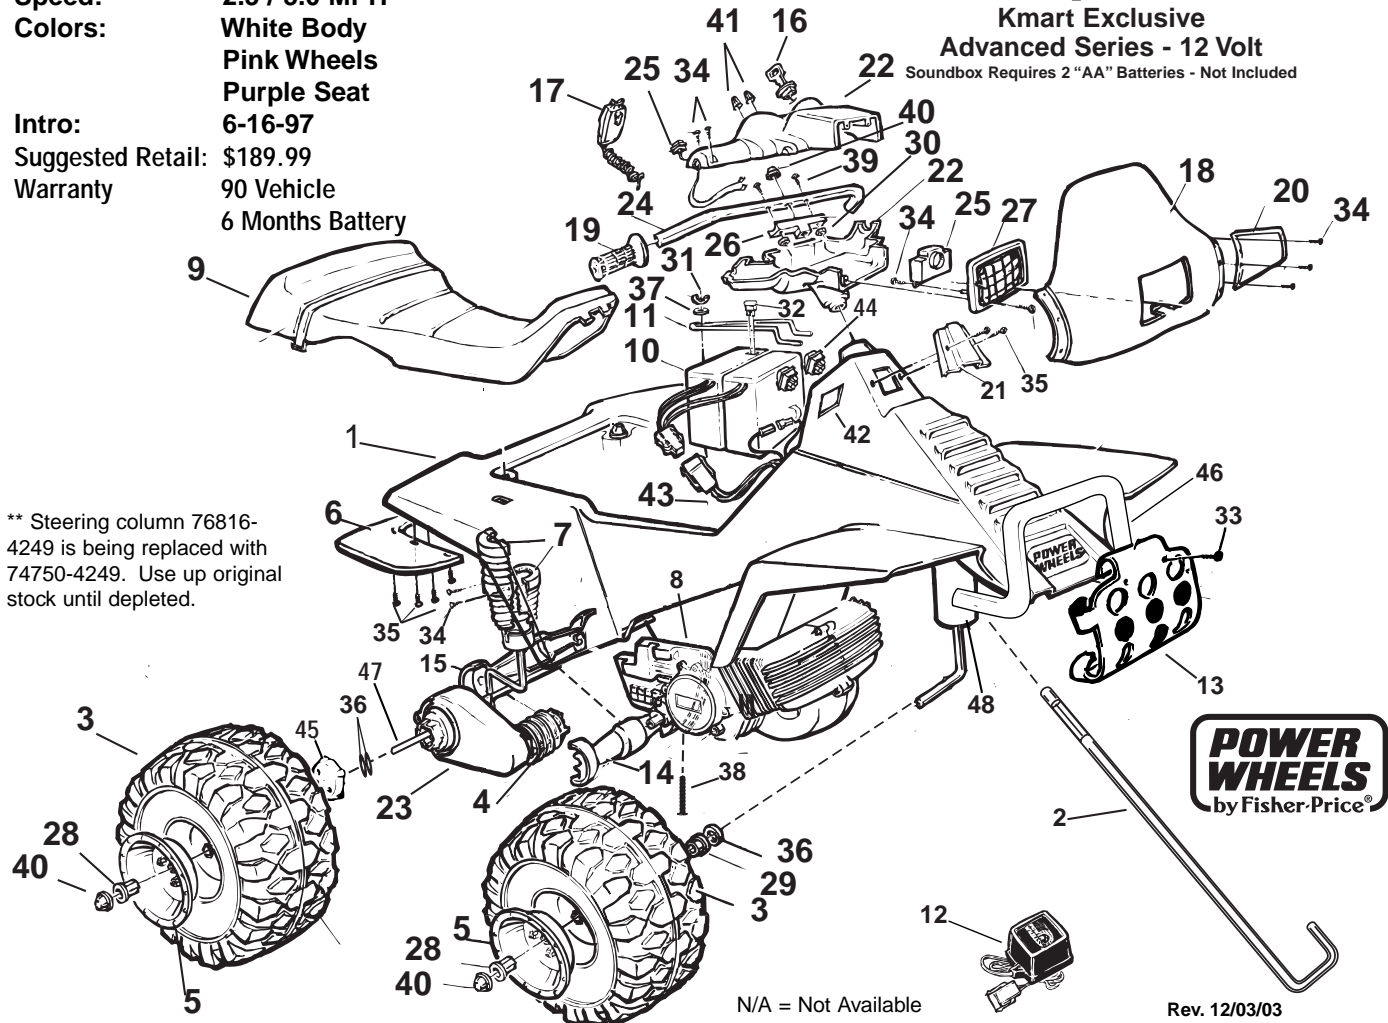

This product is affected by the PW recall announced Oct 1998. Please confirm that the product is modified or remediated in accordance with policy.

Age Range: 3-7 Years
 Weight Limit: 65 Lbs.
 Surfaces: Hard, Grass & Hills
 Speed: 2.5 / 5.0 MPH
 Colors: White Body
 Pink Wheels
 Purple Seat

Intro: 6-16-97
 Suggested Retail: \$189.99
 Warranty: 90 Vehicle
 6 Months Battery

74557-9993 Barbie® Sport Mobile

Kmart Exclusive
 Advanced Series - 12 Volt
 Soundbox Requires 2 "AA" Batteries - Not Included

*** New motor cover # 74750-2359 (effective 5-24-98). Sub to new when original 76803-2489 is depleted.