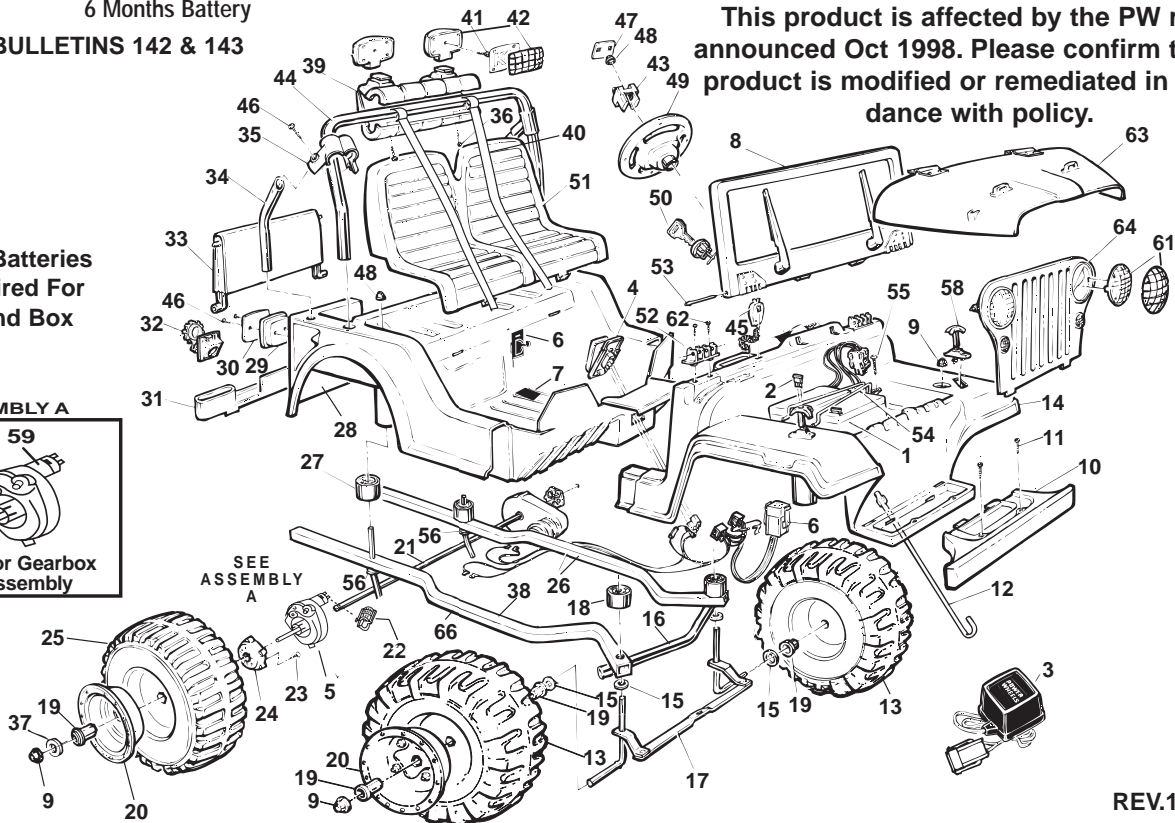

For 74540-9993 Jeeps produced after 7-24-95

Age Range: 3-7 Yrs.
Weight Limit: 130 Lbs.
Surfaces: Hard, Grass & Hills
Speed: 2.5 / 5.0 MPH
Colors: Red Body
Black Trim
Intro: 7-24-95
Suggested Retail: $189.99
Warranty: 90 Vehicle
6 Months Battery

74540-9993 / 86380 SUPER SOUND JEEP® 4X4

Advanced Series
12-VOLT

This product is affected by the PW recall announced Oct 1998. Please confirm that the product is modified or remediated in accordance with policy.

SERVICE BULLETINS 142 & 143

3 AA Batteries
Required For
Sound Box

ASSEMBLY A

REV.12/10/03

Item No.	Description	Part No.	Qty.	Item No.	Description	Part No.	Qty.	Item No.	Description	Part No.	Qty.
1	Battery	00801-0712	2	26	Left Siderail N/A	74540-4119	2	52	*Windshield Hinge Set N/A	73233-2779	1
2	30 AMP Fuse N/A	0801-0229	2	27	Rear Bushing N/A	73233-2549	2	53	*#10 x 3" Screw N/A	0801-0256	2
3	12 Volt Charger	00801-0973	1	28	Rear Body N/A	76817-2249	1	54	Battery Retainer	74540-4419	1
4	*Footboard Assembly	73233-9159	1	29	Taillight Housing Set	73233-2759	1	55	#10 x 1" Screw	0801-0220	1
5	#7 Motor/Gearbox Assy.	74440-2902	2	30	Taillight Lens Set	73233-2279	1	56	5/16" Washer	0801-0253	4
6	Main Harness Shifter (includes switches) N/A	74540-9719	1	31	Rear Bumper N/A	74440-2039	1	57	#7 Gearbox Only	00968-2802	2
7	Channel Cover N/A	78606-2419	1	32	Gas Cap/Flange Assy. N/A	73233-9249	1	58	Hoodlatch	74440-9559	2
8	Windshield Assembly N/A	73233-9639	1	33	Tailgate N/A	73243-2129	1	59	Motor/Pinion Assembly	N/A	2
9	.437 Cap Nut	0801-0226	6	34	Light-Bar Support Tube N/A	74450-2249	2	60	Motor Bolts w/Nylok N/A	0801-0198	4
10	Front Bumper N/A	73233-2519	1	35	Light-Bar Bracket Set	73233-2179	1	61	Headlight/Guard Assy.	73233-9339	1
11	8 x 3/4" Screw	0801-0223	2	36	#6 x 1-1/2" Screw	0801-0221	2	62	#8 x 1/2" Screw	0801-0202	4
12	Steering Column N/A	74540-4239	2	37	Wheel Spacer	73233-2369	4	63	Hood N/A	76817-2359	1
13	Front Wheel N/A	76266-2459	2	38	Right Siderail N/A	74540-4129	1	64	Grill N/A	73233-9809	1
14	Front Body N/A	76231-2459	1	39	KC® Light Rack N/A	74440-2059	1				
15	7/16" Washer	0801-0196	4	40	Seat belts N/A	74450-9309	1				
16	Front Bumper Support N/A	76817-4159	1	41	#6 x 1/2" Phillips Screw	0801-0222	4				
17	Steering Linkage N/A	74540-4249	1	42	KC Light/Guard Assy N/A	73233-9219	1				
18	Front Bushing N/A	73233-2539	2	43	Sound Module N/A	74540-9449	1				
19	Hex Bushing	73233-2559	6	44	Light-Bar N/A	74450-4209	1				
20	Hubcap	73233-2579	4	45	Microphone	73233-9479	1				
21	Rear Axle Assembly N/A	76229-4139	1	46	#8 x 1" Screw N/A	0801-0224	6				
22	Motor Cover	74750-2359	2	47	Steering Wheel Plate	74526-2759	1				
23	#10 x 1/2" Plascrew	0801-0255	4	48	.354 Cap Nut	0801-0604	3				
24	Driver	73233-2239	2	49	Steering Wheel N/A	74580-2619	1				
25	Rear Wheel N/A	76231-2459	2	50	Key Assembly	73233-2439	1				
				51	Seat N/A	76817-2309	1				

PARTS NOT SHOWN

Windshield Decal N/A	73243-6059	1
Radiator Decal N/A	74560-6029	1
Main Decal N/A	74549-6019	1
Literature Bag N/A	74540-9039	1
Hood Decal N/A	74540-6059	1
Switches (Located in shifter box)	00801-0923	2
Steering Wheel Tool	78640-2629	1

N/A = Not Available *See service bulletins 142, 143 & 147

Bold and Underlined parts are to be purchased and installed by Service Centers only. These items may not be sold directly to consumers by Service Centers or Fisher-Price.