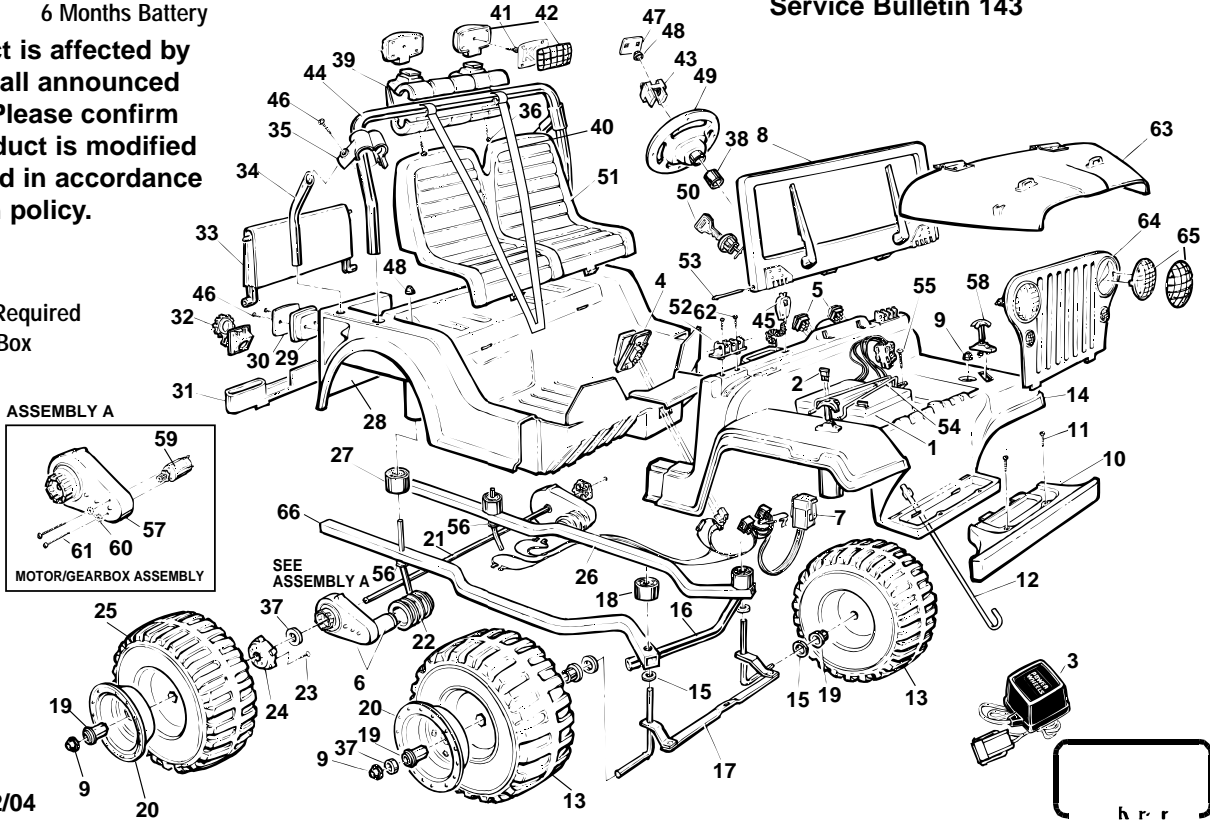

For 74540-9993 Jeeps produced Before 7-24-95

Age Range: 3-7 Yrs.
Weight Limit: 130 Lbs.
Surfaces: Hard, Grass & Hills
Speed: 2.5 / 5.0 MPH
Colors: Red Body
Black Tires & Trim
Flame Design
Intro: 1994
Suggested Retail: $189.99
Warranty: 90 Vehicle
6 Months Battery

**74540-9993 / 86380
Super Sound Jeep® 4X4**

**Advanced Series
12-Volt**

Service Bulletin 142

Service Bulletin 143

**This product is affected by
the PW recall announced
Oct 1998. Please confirm
that the product is modified
or remediated in accordance
with policy.**

**3 AA Batteries Required
for Sound Box**

REV. 01/12/04

Item No.	Description	Part No.	Qty.	Item No.	Description	Part No.	Qty.	Item No.	Description	Part No.	Qty.
1	Battery	00801-0712	2	27	Rear Bushing N/A	73233-2549	2	53	**#10 x 3" Screw N/A	0801-0256	2
2	30 AMP Fuse N/A	0801-0229	2	28	Rear Body N/A	76817-2249	1	54	Battery Retainer	74540-4419	1
3	12 Volt Charger	00801-0973	1	29	Taillight Housing Set	73233-2759	1	55	#10 x 1" Screw	0801-0220	1
4	*Footboard Assembly	73233-9159	1	30	Taillight Lens Set	73233-2279	1	56	5/16" Washer	0801-0253	4
5	Control Switch	00801-0885	2	31	Rear Bumper N/A	74440-2039	1	57	<u>4A Gearbox Only N/A</u>	<u>73233-9269</u>	<u>2</u>
6	4A Motor/Gearbox Assy N/A	76819-9519	2	32	Gas Cap/Flange Assy N/A.	73233-9249	1	58	Hoodlatch	78490-9559	2
<u>7</u>	<u>*Main Harness</u>	<u>73233-9799</u>	<u>1</u>	33	Tailgate N/A	73243-2129	1	59	<u>Motor/Pinion Assembly N/A</u>	<u>76819-9519</u>	<u>2</u>
8	Windshield Assembly N/A	73233-9639	1	34	Light-Bar Support Tube N/A	74450-2249	2	60	<u>Star Washer N/A</u>	<u>0801-0331</u>	<u>4</u>
9	.437 Cap Nut	0801-0226	1	35	Light-Bar Bracket Set	73233-2179	1	61	<u>Motor Bolts N/A</u>	<u>0801-0300</u>	<u>4</u>
10	Front Bumper N/A	73233-2519	1	36	#6 x 1-1/2" Screw	0801-0221	2	62	#8 x 1/2" Screw	0801-0202	4
11	8 x 3/4" Screw	0801-0223	2	37	Wheel Spacer	73233-2369	4	63	Hood N/A	76817-2359	1
12	Steering Column N/A	74540-4259	1	38	Steering Wheel Spacer (N/A)	74540-2279	1	64	Grill N/A	73233-9809	1
13	Front Wheel N/A	76266-2459	2	39	KC® Light Rack N/A	74440-2059	1	65	Headlight/Guard Assembly	73233-9339	1
14	Front Body N/A	76231-2459	1	40	Seat belts N/A	78608-5519	1	66	Right Siderail N/A	74540-4129	1
15	7/16" Washer	0801-0196	4	41	#6 x 1/2" Phillips Screw	0801-0222	4	PARTS NOT SHOWN			
16	Front Bumper Support N/A	76817-4159	1	42	KC Light Guard Assy N/A	73233-9219	1		Windshield Decal N/A	73243-6059	1
17	Steering Linkage N/A	74540-4249	1	43	*Sound Module N/A	76804-9449	1		Radiator Decal N/A	74560-6029	1
18	Front Bushing N/A	73233-2539	2	44	Sport Bar N/A	74450-4209	1		Main Decal N/A	74540-0300	1
19	Hex Bushing	73233-2559	6	45	Microphone	73233-9479	1		Literature Bag (N/A)	74540-9029	1
20	Hubcap	73233-2579	4	46	#8 x 1" Screw N/A	0801-0224	6		Hood Decal N/A	74540-6059	1
21	Rear Axle Assembly N/A	76229-4139	1	47	*Steering Wheel Plate N/A	73233-2729	1		Use & Care Manual N/A	74540-CCCC	1
22	Motor Cover N/A	73233-2489	2	48	.354 Cap Nut	0801-0604	3		Steering Wheel Tool	78640-2629	1
23	#10 x 1/2" Plascrow	0801-0255	4	49	*Steering Wheel N/A	76804-2739	1		Harness Kit w/Switches N/A	71234-CS89	1
24	Driver	73233-2239	2	50	Key Assembly	73233-2439	1				
25	Rear Wheel N/A	76231-2459	2	51	Seat N/A	76817-2309	1				
26	Left Siderail N/A	74540-4119	1	52	**Windshield Hinge Set N/A	73233-2779	1				

N/A = Not Available

*See Service Bulletin 142   **See Service Bulletin 143

Bold and Underlined parts are to be purchased and installed by Service Centers only. These items may not be sold directly to consumers by Service Centers or Fisher-Price.