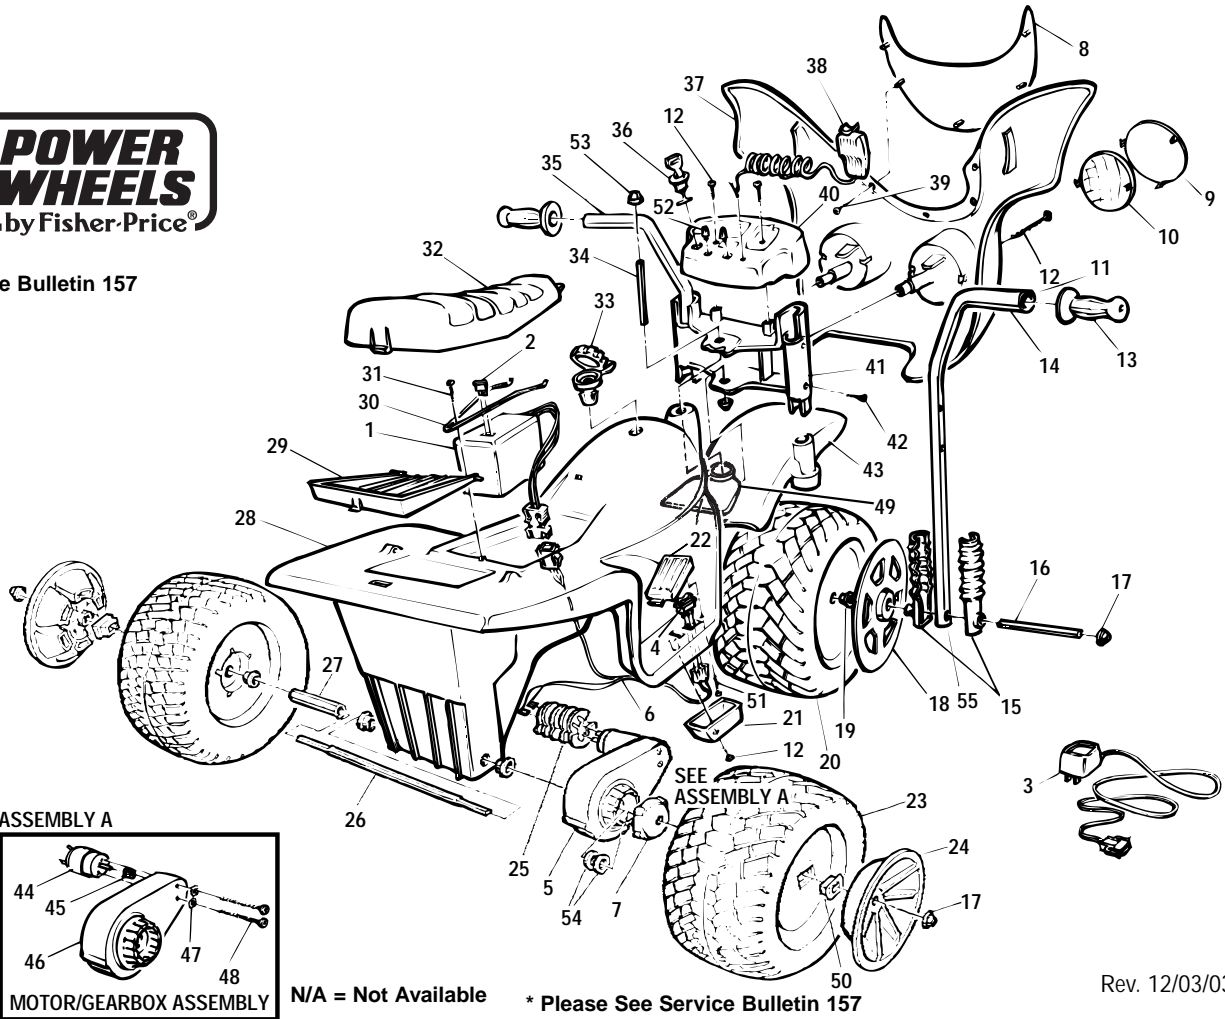

Age Range: 1-1/2 TO 6 Yrs.
 Weight Limit: 50 Lbs.
 Surfaces: Hard
 Intro: 1994
 Warranty: 90 Days Vehicle
 6 Months Battery

74537-9993 / 84820

Hawk

6 Volt

Service Bulletin 157

ASSEMBLY A

N/A = Not Available * Please See Service Bulletin 157