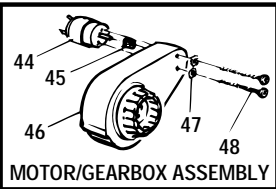

ASSEMBLY A

N/A = Not Available * Please See Service Bulletin 157

Rev. 12/03/03

Item No.	Description	Part No.	Qty.	Item No.	Description	Part No.	Qty.	Item No.	Description	Part No.	Qty.
1	Battery	00801-1234	1	23	Rear Wheel N/A	74510-2469	2	45	<u>Drive Gear</u>	74550-2269	1
2	25 Amp Fuse Kit	0801-0151	1	24	Rear Hubcap N/A	74537-2589	2	46	<u>Gearbox</u>	74580-9269	1
3	Charger	00801-0975	1	25	Motor Cover	74750-2359	1	47	<u>Star Washer N/A</u>	0801-0330	2
4	<u>*Foot Switch</u>	<u>75527-2709</u>	1	26	Rear Axle	74510-4549	1	48	<u>Motor Bolt</u>	0801-0269	2
5	3A Motor Gearbox Assy	74780-9509	1	27	Axle Spacer Tube N/A	74510-4449	1	49	Flex Plate N/A	74510-2159	1
6	<u>Harness N/A</u>	<u>77410-9799</u>	1	28	Body (N/A)	80005-0286	1	50	Rectangular Wheel		
7	Driver N/A	77410-2239	1	29	Trunk Lid (Sub) N/A	74517-2329	1		Bushing N/A	77410-2679	2
8	Windshield N/A	74510-2179	1	30	Battery Retainer N/A	74510-4439	1	51	1" Screw N/A	0801-0273	1
9	Outer Lens Set	74510-915A	1	31	8 x 7/8" Trusshead Screw	0801-0228	1	52	Radio Knobs N/A	76115-2189	2
10	Headlight Lens N/A	76871-2279	2	32	Seat N/A	74537-2139	1	53	.354 Cap Nut	0801-0604	2
11	Handlebar Plugs N/A	74510-2169	4	33	Gas Cap N/A	74537-2249	1	54	7/16" Washer	0801-0196	2
12	1-1/2" Screw	0801-0308	5	34	Pivot Pin N/A	74510-4429	1	55	Handlebar Plugs N/A	74510-2169	4
13	Handgrip	73560-2129	1	35	Handlebar Left N/A	74510-4239	1	PARTS NOT SHOWN			
14	Handlebar (Right) N/A	74510-4219	1	36	Key Housing N/A	74550-2439	1	#6 - 20 x 1" Screw for Swivel Bracket	0801-0254	1	
15	Shock Set N/A	78542-2089	2	37	Windscreen N/A	80063-0112	1	Screw for Flex Plate N/A	0801-0216	2	
16	Front Axle	74510-4519	1	38	Microphone	74770-9489	1	Literature Bag N/A	80034-0583	1	
17	.437 Cap Nut	0801-0226	4	39	3/8" Screw N/A	0801-0219	2	Adhesive Clip	0801-0313	1	
18	Frt Hubcap Sub White N/A	78542-2579	2	40	Dash (Sub White) N/A	78542-2699	1	Decal Sheet (Sub ZX-7) N/A	78410-0330	1	
19	Wheel Spacer	74550-2689	5	41	Swivel Bracket N/A	74510-2129	4	Paper Decal (Sub ZX-7) N/A	78410-0320	1	
20	Front Wheel N/A	74510-2459	1	42	3/4" Screw	0801-0223	1				
21	Footboard Cover N/A	77410-2159	1	43	Fender (Sub Blue) N/A	78410-2249	1				
22	Foot Ped w/Sprng Clip N/A	78560-9159	1	44	<u>Motor w/Pinion</u>	<u>74590-9539</u>	1				

Bold and Underlined parts are to be purchased and installed by Service Centers only. These items may not be sold directly to consumers by Service Centers or Fisher-Price.