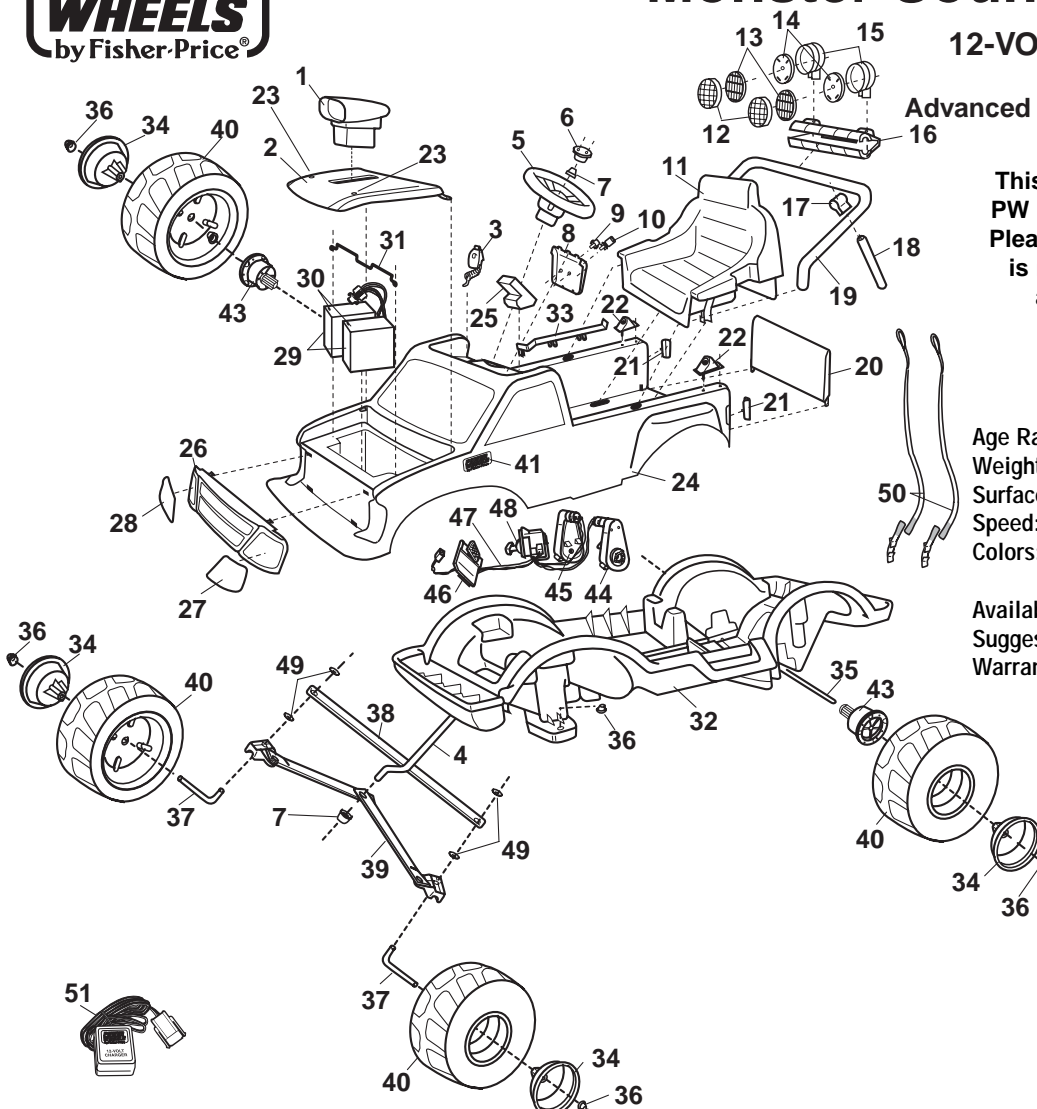

Age Range: 3-7 Yrs.  
 Weight Limit: 65 Lbs.  
 Surfaces: Hard, Grass & Hills  
 Speed: 2.5 / 5.0 MPH  
 Colors: Black Body  
 Yellow (Flame) Trim  
 Available: 8-9-96 - 1997  
 Suggested Retail: \$169.99  
 Warranty: 90 Days Vehicle  
 6 Months Battery