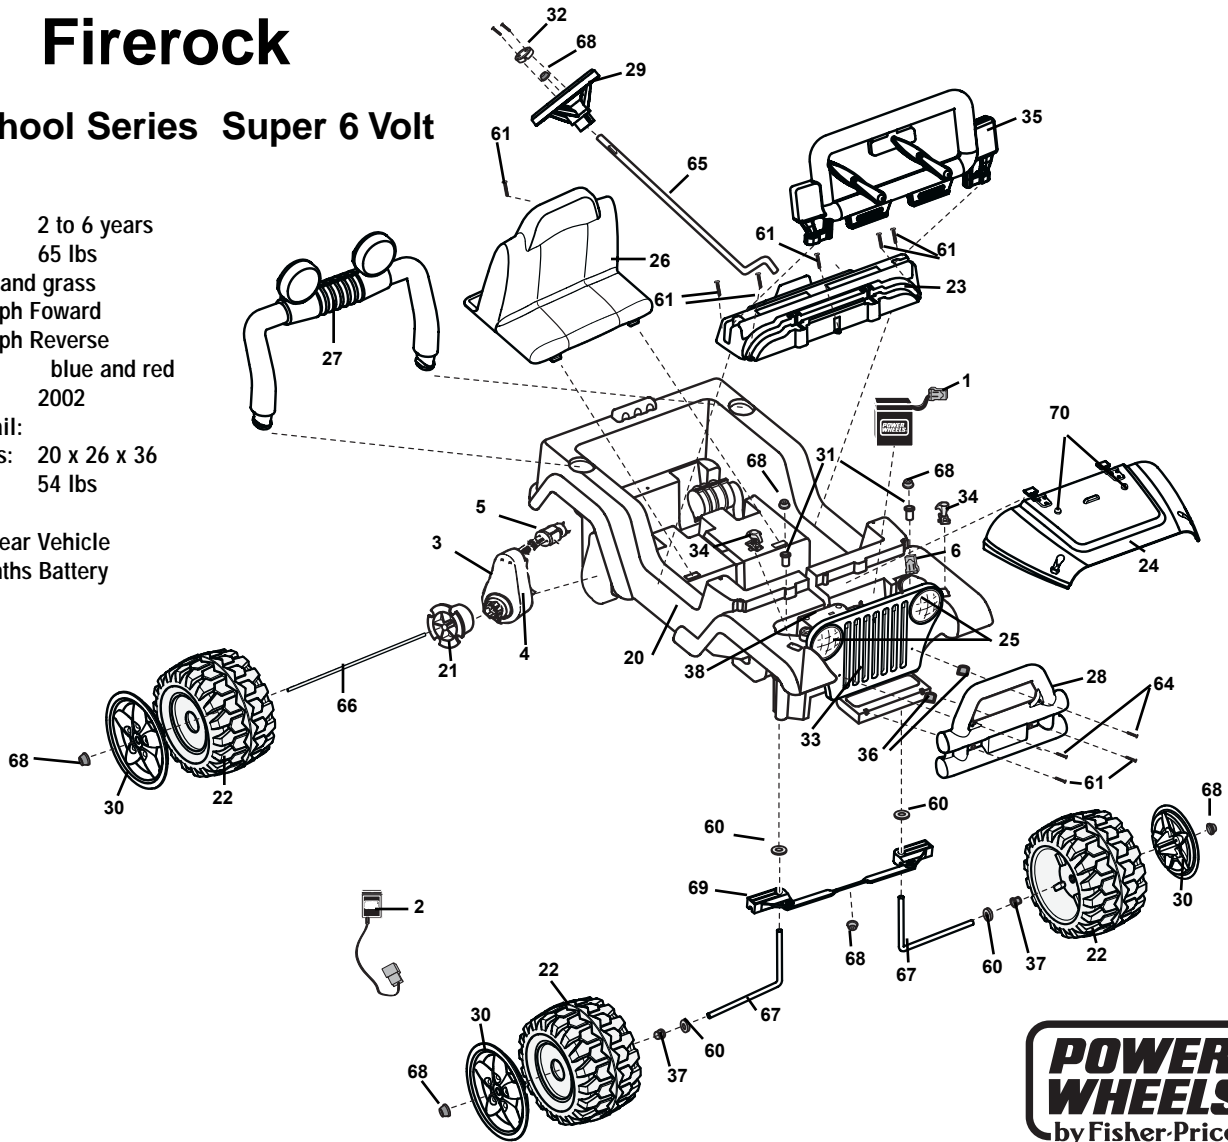

73610-9993

Firerock

Preschool Series Super 6 Volt

Age Range: 2 to 6 years
 Weight Limit: 65 lbs
 Surfaces: Hard and grass
 Speed: 3.5 mph Forward
 3.5 mph Reverse
 Colors: blue and red
 Intro: 2002
 Suggested Retail:
 Box Dimensions: 20 x 26 x 36
 54 lbs
 Warranty
 One Year Vehicle
 6 Months Battery