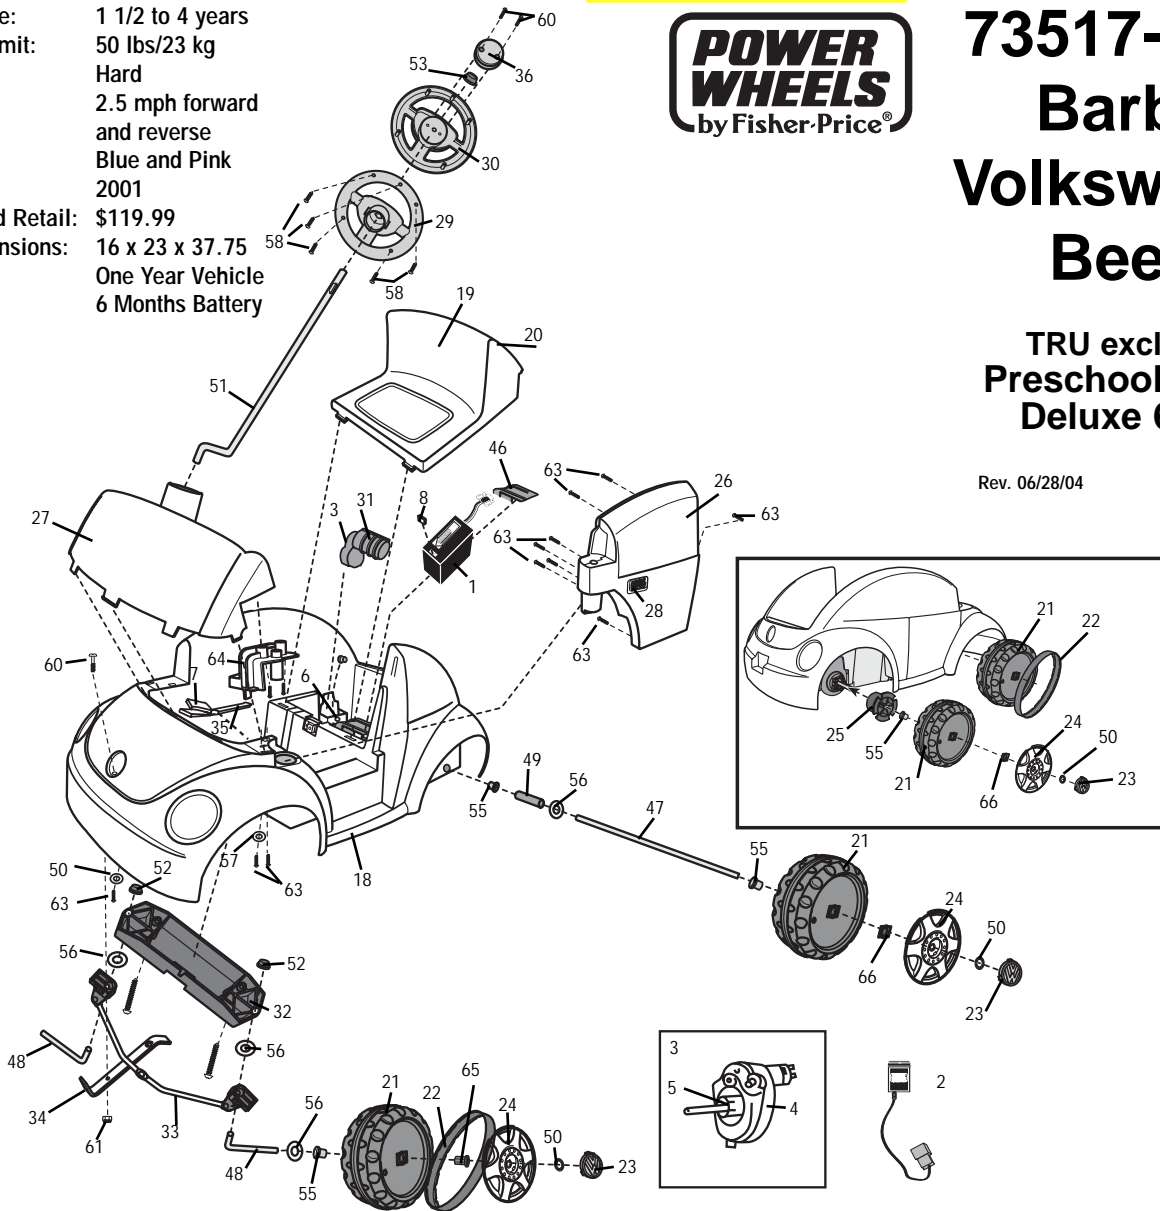

For 73517-9993 Made after Nov. 4, 2001

Age Range: 1 1/2 to 4 years
Weight Limit: 50 lbs/23 kg
Surfaces: Hard
Speed: 2.5 mph forward and reverse
Colors: Blue and Pink
Intro: 2001
Suggested Retail: $119.99
Box Dimensions: 16 x 23 x 37.75
Warranty: One Year Vehicle
6 Months Battery

73517-9993 Barbie Volkswagon Beetle

TRU exclusive
Preschool Series
Deluxe 6 Volt

Rev. 06/28/04

Item No.	Description	Part No.	Qty.	Item No.	Description	Part No.	Qty.	Item No.	Description	Part No.	Qty.
Working / Electrical Parts				Hardware / Metal Parts				Parts Not Shown			
1	Battery 6V 6 Amp Green	00801-1234	1	33	Steering Linkage Assm.	73510-9239	1	Large Parts Bag N/A	73517-9039	1	
2	Charger	00801-0975	1	34	Brace/Steering Bracket	73510-4059	1	Small Parts Bag	73518-9459	1	
3	Motor Gearbox Assembly	73260-9719	1	35	Channel Cover	73517-2289	1	Hardware Bag	73518-9469	1	
4	Gearbox W/out Motor	74550-9279	1	36	Steering Wheel Button	73510-2739	1	Owner's Manual	N/A	Please order	
5	Motor Pinion Assembly	00968-1700	1								
6	Main Harness Assembly	73510-9799	1	46	Battery Retainer	73517-2389	1	N/A	73517-PAPRA	N/A	
7	Footboard assm.	74780-9159	1	47	Rear Axle	73518-4519	1	Decal Sheet Main	73517-0310	1	
8	Fuse 25 Amp	0801-0151	2	48	Front Axle	73510-4509	2	Small Decal Sheet w/flower	73517-0320	1	
Plastic / Other Parts				49	Wheel Spacer	73510-2369	2	Paper Kit N/A	73517-PAPRA	1	
18	Body	N/A	1	50	Lock Washer/Retainer wo body	0801-0324	4	Clip Adhesive	0801-0313	1	
19	Seat with lock	73517-9309	1	51	Steering Column	73510-4239	1	Foot Switch	0801-0324	1	
20	Lock Fastener	78570-2439	1	52	.437 Retainer	0801-0227	2	Control Switch Forward/Reverse	00801-0885	1	
21	Wheel	73517-2159	4	53	.354 Retainer	0801-0604	4	Retainer Tool	73510-2399	1	
22	Traction Band	73510-2479	2	55	Round Bushing 7/16"	74550-2689	6	High Speed lock out pin	0801-0254	1	
23	Center Hub Cap	73517-2489	4	56	Washer 7/16"	0801-0196	5				
24	Hub Cap	73517-2499	4	57	Washer #10 N/A	0801-0195	4				
25	Driver	74460-2249	4	58	Screw Phillips Head 6 x 1/2"	0801-0222	5				
26	Door	73517-9349	1	60	Screw 32 x 3/4" N/A	0801-0278	1				
27	Windshield	73517-2619	1	61	#10 Nylock Lock Nut N/A	0801-0318	1				
28	PW Emblem	74460-9069	1	62	Screw Pan Head	0801-0578	1				
29	Steering Wheel Base	73510-2719	1	63	Screw #8 x 3/4"	0912-8001	1				
30	Steering Wheel Cover N/A	73517-2729	1	64	Hinge Plate	73510-2769	1				
31	Motor Cover	74750-2359	1	65	Hex Bushing	73233-2559	2				
32	Steering Linkage Cover	73510-2759	1	66	Retangular Bushing	77410-2679	2				

Bold and Underlined parts are to be purchased and installed by Service Centers only. These items may not be sold directly to consumers by Service Centers or Fisher-Price.