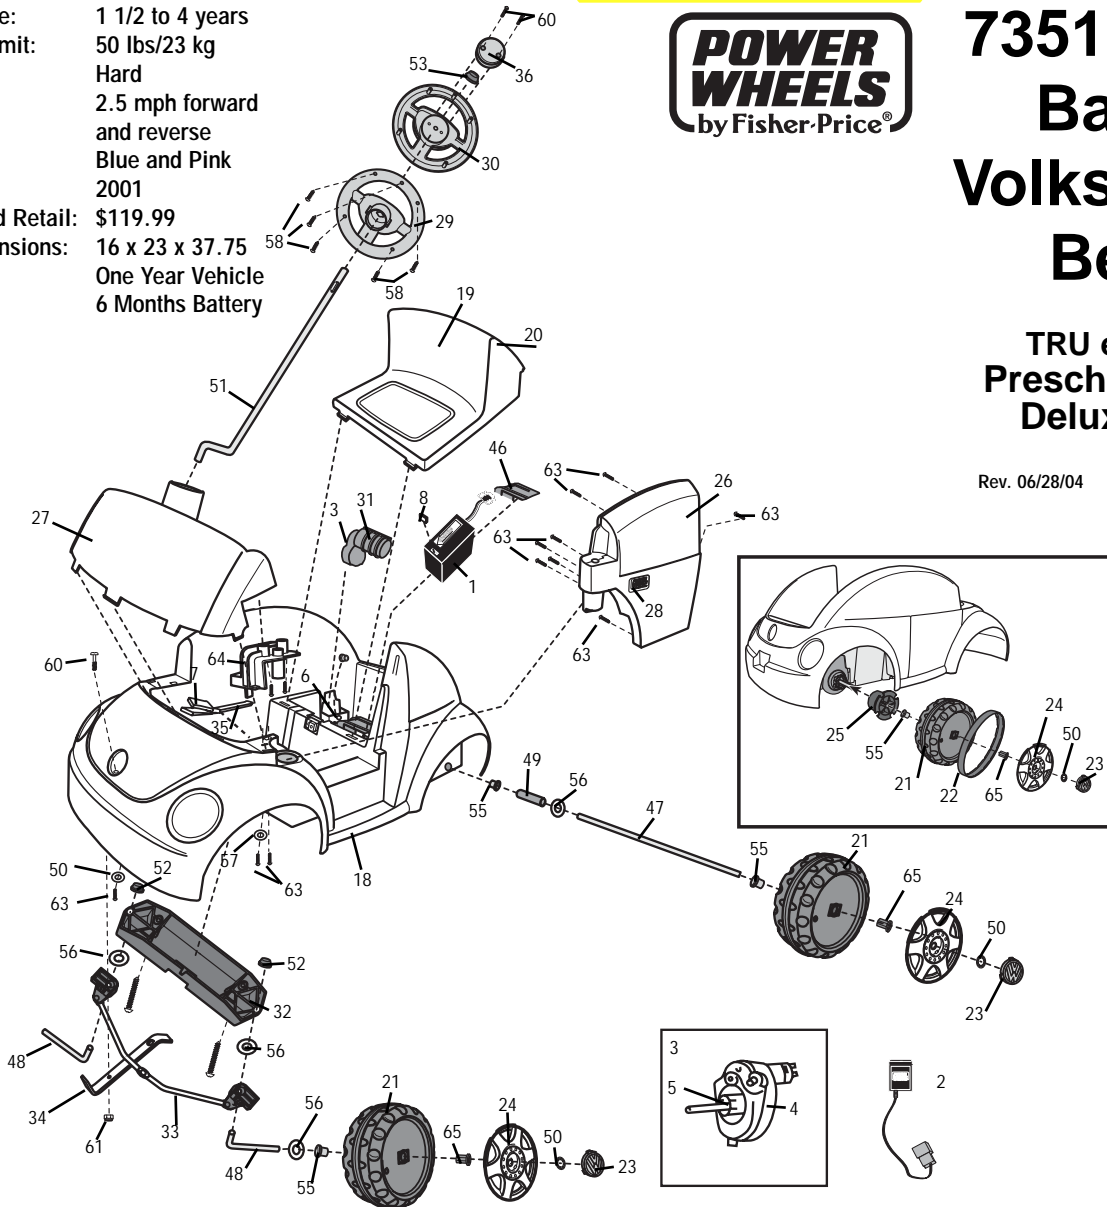

For 73517-9993 Made before Nov. 4, 2001

Age Range: 1 1/2 to 4 years
Weight Limit: 50 lbs/23 kg
Surfaces: Hard
Speed: 2.5 mph forward and reverse
Colors: Blue and Pink
Intro: 2001
Suggested Retail: $119.99
Box Dimensions: 16 x 23 x 37.75
Warranty: One Year Vehicle
6 Months Battery

73517-9993 Barbie Volkswagon Beetle

TRU exclusive
Preschool Series
Deluxe 6 Volt

Rev. 06/28/04

Item No.	Description	Part No.	Qty.	Item No.	Description	Part No.	Qty.	Item No.	Description	Part No.	Qty.
Working / Electrical Parts				Hardware / Metal Parts				Parts Not Shown			
1	Battery 6V 6 Amp Green	00801-1234	1	33	Steering Linkage Assm.	73510-9239	1	Large Parts Bag N/A	73517-9039		1
2	Charger	00801-0975	1	34	Brace/Steering Bracket	73510-4059	1	Small Parts Bag	73518-9459		1
3	Motor Gearbox Assembly	73260-9719	1	35	Channel Cover	73517-2289	1	Hardware Bag	73518-9469		1
4	Gearbox W/out Motor	74550-9279	1	36	Steering Wheel Button	73510-2739	1	Owner's Manual	73517-0920		1
5	Motor Pinion Assembly	00968-1700	1								
6	Main Harness Assembly	73510-9799	1	46	Battery Retainer	73517-2389	1	Decal Sheet Main	73517-0310		1
7	Footboard assm.	74780-9159	1	47	Rear axle, N/A	73510-4519	1	Small Decal Sheet w/flower	73517-0320		1
8	Fuse 25 Amp	0801-0151	2	48	New/Sub Rear Axle	73518-4519	1	Paper Kit N/A	73517-paper		1
Plastic / Other Parts				49	Front Axle	73510-4509	2	Clip Adhesive	0801-0313		1
18	Body	N/A	1	50	Wheel Spacer	73510-2369	2	Foot Switch	0801-0538		1
19	Seat with lock	73517-9309	1	51	Lock Washer/Retainer wo body	0801-0324	4	Control Switch Forward/Reverse	00801-0885		1
20	Lock Fastener	78570-2439	1	52	Steering Column	73510-4239	1	Retainer Tool	73510-2399		1
21	Wheel	73517-2159	4	53	.437 Retainer	0801-0227	2	High Speed lock out pin	0801-0254		1
22	Traction Band	73510-2479	1	54	.354 Retainer	0801-0604	4				
23	Center Hub Cap	73517-2489	4	55	Round Bushing 7/16"	74550-2689	6				
24	Hub Cap	73517-2499	4	56	Washer 7/16"	0801-0196	5				
25	Driver	74460-2249	4	57	Washer #10 N/A	0801-0195	4				
26	Door	73517-9349	1	58	Screw Phillips Head 6 x 1/2"	0801-0222	5				
27	Windshield	73517-2619	1	60	Screw 32 x 3/4" N/A	0801-0278	1				
28	PW Emblem	74460-9069	1	61	#10 Nylock Lock Nut N/A	0801-0318	1				
29	Steering Wheel Base	73517-2719	1	62	Screw Pan Head	0801-0578	1				
30	Steering Wheel Cover N/A	73517-2729	1	63	Screw #8 x 3/4"	0912-8001	1				
31	Motor Cover	74750-2359	1	64	Hinge Plate	73510-2769	1				
32	Steering Linkage Cover	73510-2759	1	65	Hex Bushing	73233-2559	4				

Bold and Underlined parts are to be purchased and installed by Service Centers only. These items may not be sold directly to consumers by Service Centers or Fisher-Price.