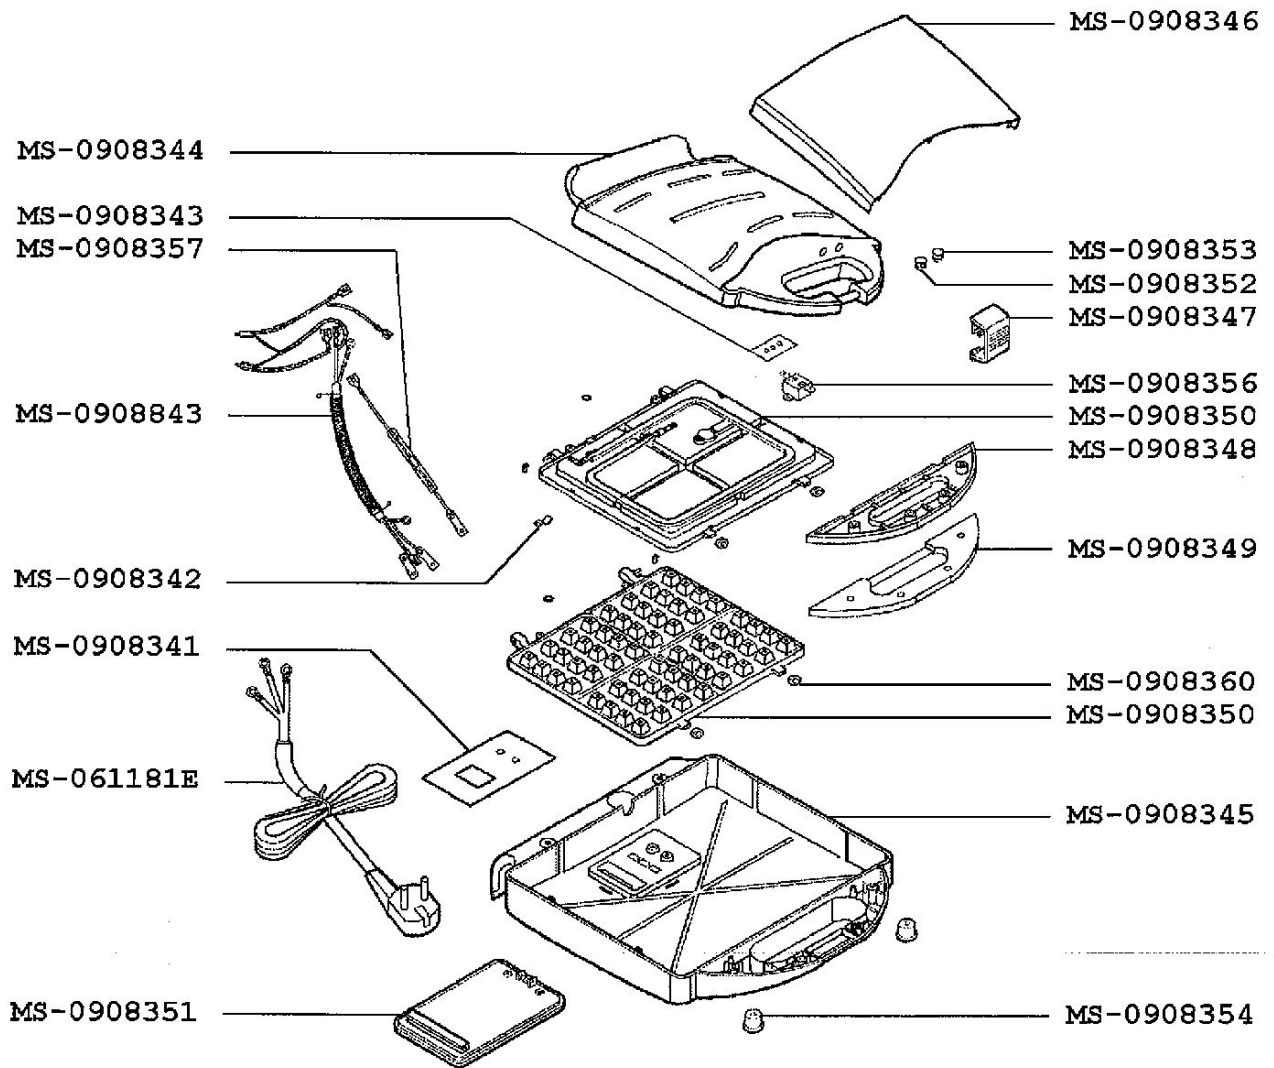

KRUPS

**WAFFLE MAKER
 WAFFLE CHEF**

F6547551(0) (120V-127V)

CREATION		PAGE	COUNTRY	FAMILY
EDIT	12/1/2003	1/1	US	VI