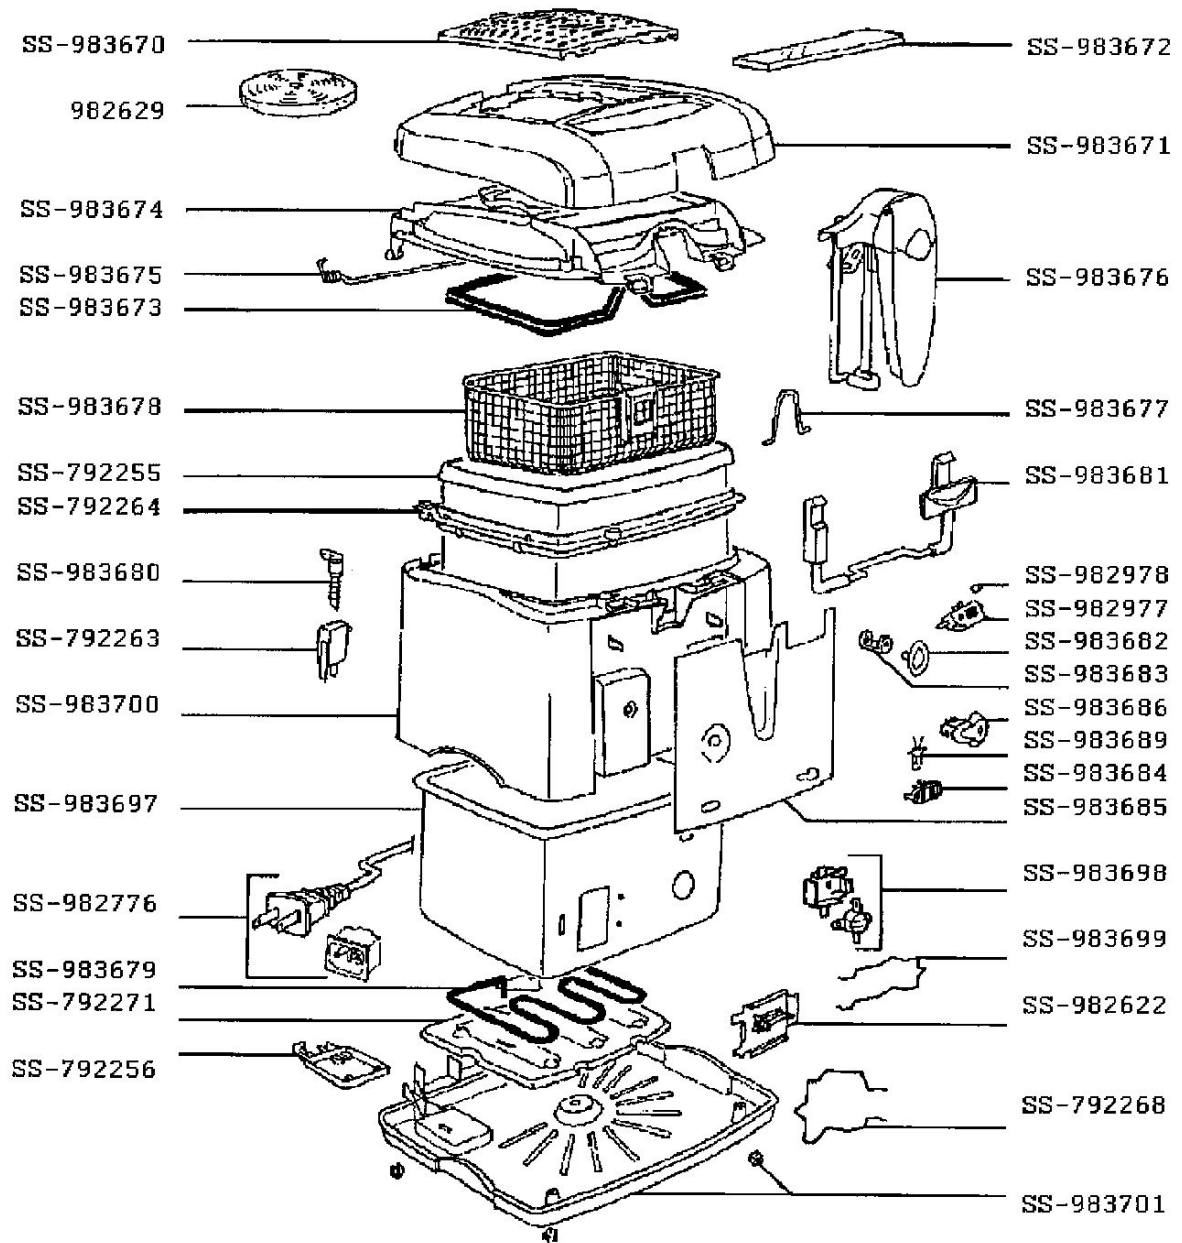

T-FAL

**FRYER
 MAGICLEAN DEEP FRYER**

628941

CREATION	9/4/2001	PAGE	COUNTRY	FAMILY
EDIT	10/24/2001	1/1	US	V