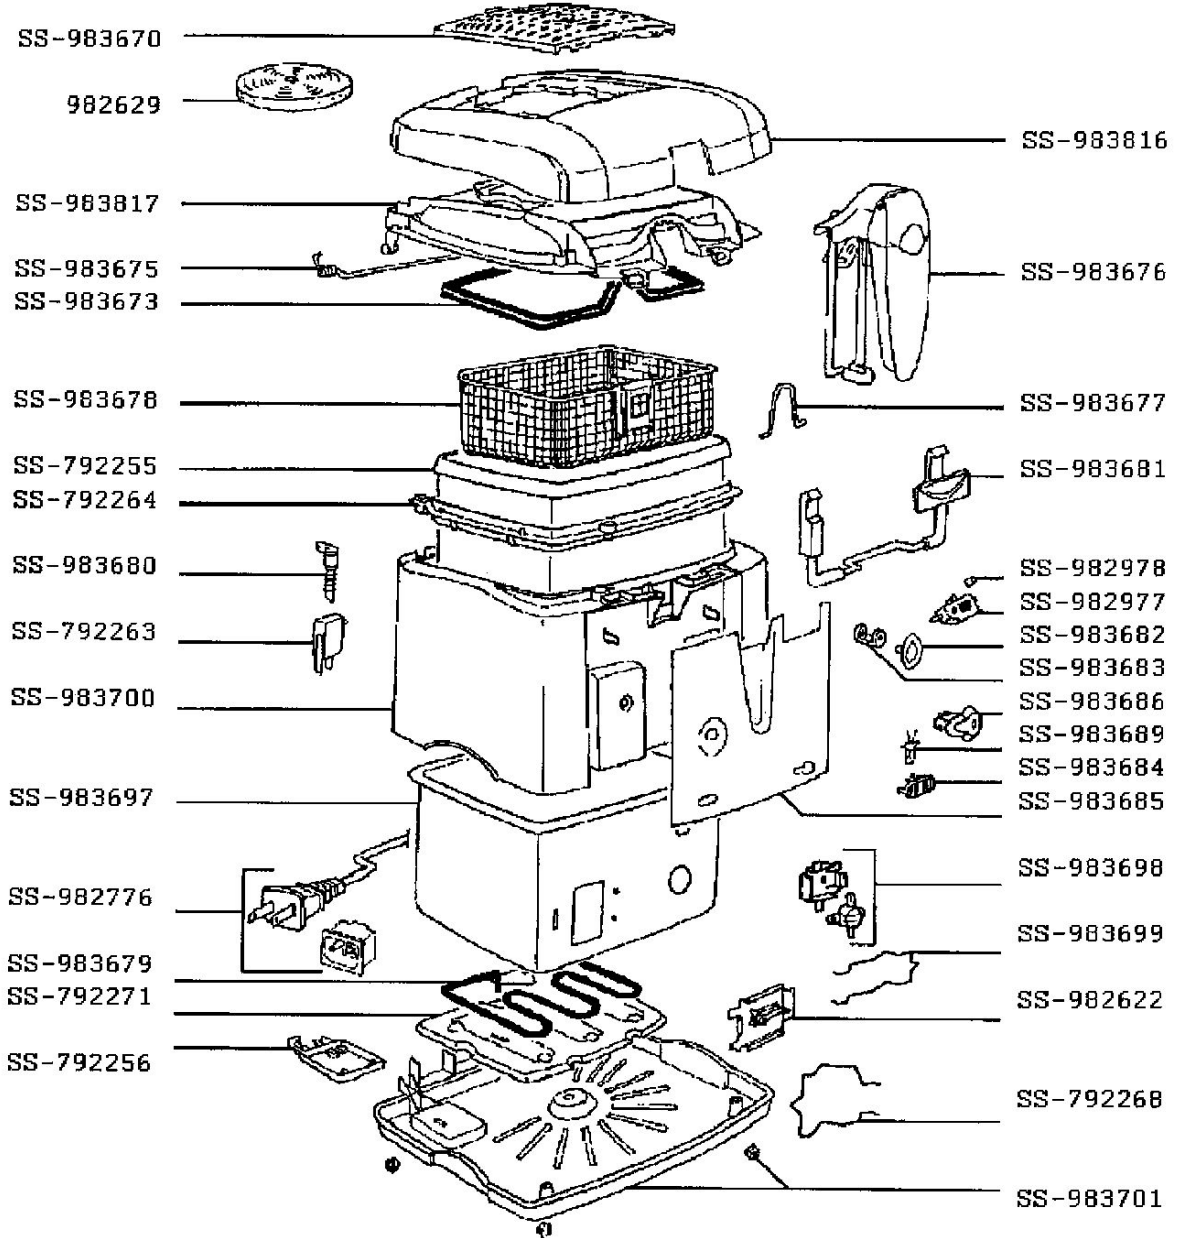

T-FAL

**FRYER
 MAGICLEAN DEEP FRYER 1000**

628840

CREATION	6/21/2002	PAGE	COUNTRY	FAMILY
EDIT	3/7/2003	1/1	US	V